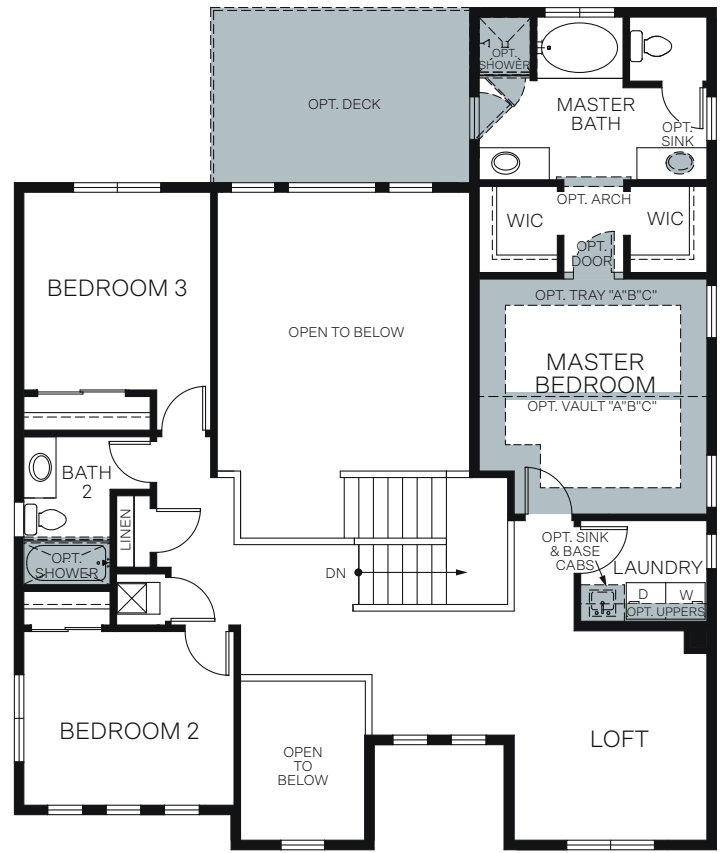

## At Shoreline

ALTA

Traditional (A)

Farmhouse (B)

Craftsman (C)

Prairie (D)

TWO-STORY 2,551 SQ. FT.

FIRST FLOOR  
1,359 Sq.Ft.

SECOND FLOOR  
1,192 Sq.Ft.

Woodside Homes reserves the right to change floor plans, features, elevations, prices, materials and specifications without notice. All square footages and measurements are approximate. Please see Sales Professional for full details.  
04/2023