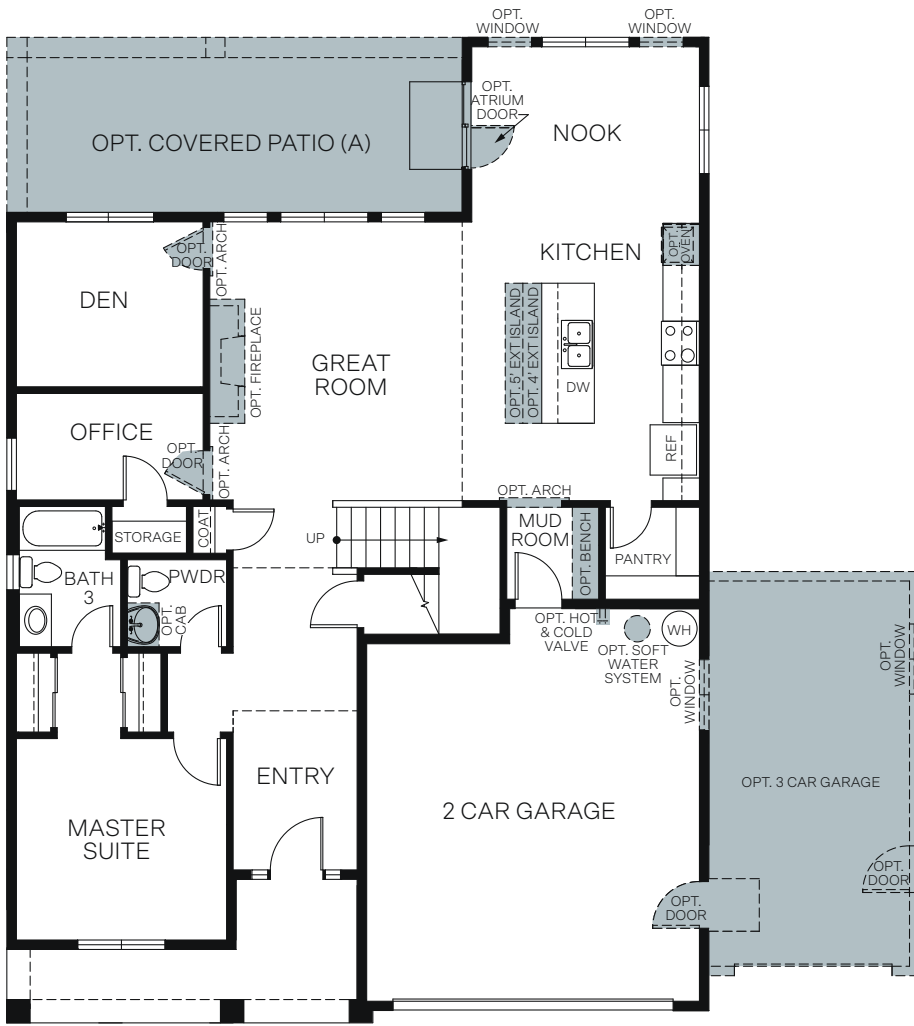

## At Shoreline

ALTA

Traditional (A)

Farmhouse (B)

Craftsman (C)

Prairie (D)

TWO-STORY 2,551 SQ. FT.

FIRST FLOOR  
1,359 Sq.Ft.