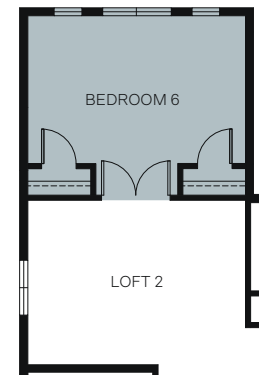

# Creekside At Shoreline

LINDEN

Traditional (A)

Farmhouse (B)

Craftsman (C)

Prairie (D)

TWO-STORY 2,209 SQ. FT.

FIRST FLOOR  
1,219 Sq. Ft.

SECOND FLOOR  
990 Sq. Ft.

OPT. BUILT-IN BENCH AT STAIRS

OPT. READING NOOK AT STAIRS

OPT. OFFICE SPACE AT STAIRS

OPT. CUBBIES AT STAIRS

OPT. POCKET OFFICE

OPT. DOUBLE BARN DOOR POCKET OFFICE

OPT. BEDROOM 4  
Adds: 225 Sq.Ft

OPT. BEDROOM 6  
Adds: 225 Sq.Ft

OPT. MASTER SUITE 2  
Adds: 225 Sq.Ft