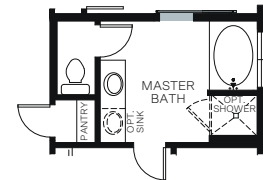

# Creekside At Shoreline

LINDEN

Traditional (A)

Farmhouse (B)

Craftsman (C)

Prairie (D)

TWO-STORY 2,209 SQ. FT.

FIRST FLOOR  
1,219 Sq. Ft.

SECOND FLOOR  
990 Sq. Ft.

OPT. BUILT-IN BENCH AT STAIRS

OPT. READING NOOK AT STAIRS

OPT. OFFICE SPACE AT STAIRS

OPT. CUBBIES AT STAIRS

OPT. POCKET OFFICE

OPT. DOUBLE BARN DOOR POCKET OFFICE

OPT. BEDROOM 4  
Adds: 225 Sq.Ft