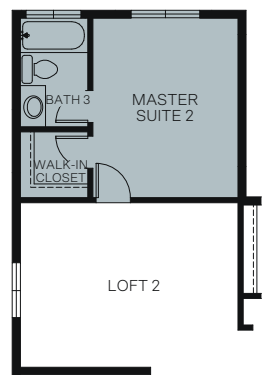

# Creekside At Shoreline

LINDEN

Traditional (A)

Farmhouse (B)

Craftsman (C)

Prairie (D)

TWO-STORY 2,209 SQ. FT.

FIRST FLOOR  
1,219 Sq. Ft.

SECOND FLOOR  
990 Sq. Ft.

OPT. BUILT-IN BENCH AT STAIRS

OPT. READING NOOK AT STAIRS

OPT. OFFICE SPACE AT STAIRS

OPT. CUBBIES AT STAIRS

OPT. POCKET OFFICE

OPT. DOUBLE BARN DOOR POCKET OFFICE

OPT. BEDROOM 4  
Adds: 225 Sq.Ft

OPT. BEDROOM 6  
Adds: 225 Sq.Ft

OPT. MASTER SUITE 2  
Adds: 225 Sq.Ft