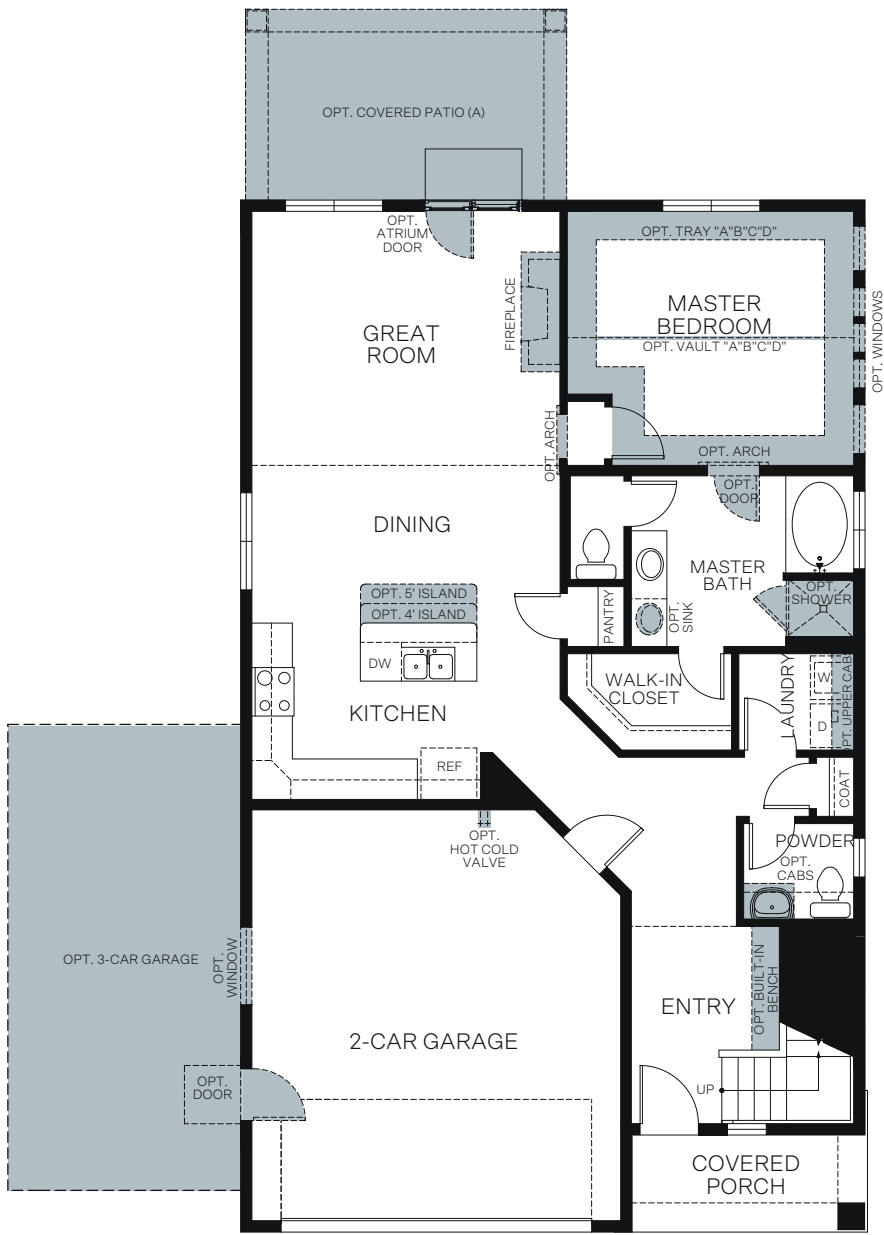

# Creekside At Shoreline

LINDEN

Traditional (A)

Farmhouse (B)

Craftsman (C)

Prairie (D)

TWO-STORY 2,209 SQ. FT.

FIRST FLOOR  
1,219 Sq. Ft.

SECOND FLOOR  
990 Sq. Ft.

OPT. BUILT-IN BENCH AT STAIRS

OPT. READING NOOK AT STAIRS

OPT. OFFICE SPACE AT STAIRS

OPT. CUBBIES AT STAIRS

OPT. POCKET OFFICE

OPT. DOUBLE BARN DOOR POCKET OFFICE

OPT. BEDROOM 4  
Adds: 225 Sq.Ft

OPT. BEDROOM 6  
Adds: 225 Sq.Ft

OPT. MASTER SUITE 2  
Adds: 225 Sq.Ft