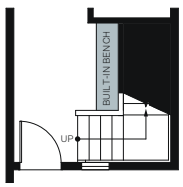

# Creekside At Shoreline

LINDEN

Traditional (A)

Farmhouse (B)

Craftsman (C)

Prairie (D)

TWO-STORY 2,209 SQ. FT.

FIRST FLOOR  
1,219 Sq. Ft.

SECOND FLOOR  
990 Sq. Ft.

OPT. BUILT-IN BENCH AT STAIRS

OPT. READING NOOK AT STAIRS

OPT. OFFICE SPACE AT STAIRS

OPT. CUBBIES AT STAIRS

OPT. POCKET OFFICE

OPT. DOUBLE BARN DOOR POCKET OFFICE

OPT. BEDROOM 4  
Adds: 225 Sq.Ft