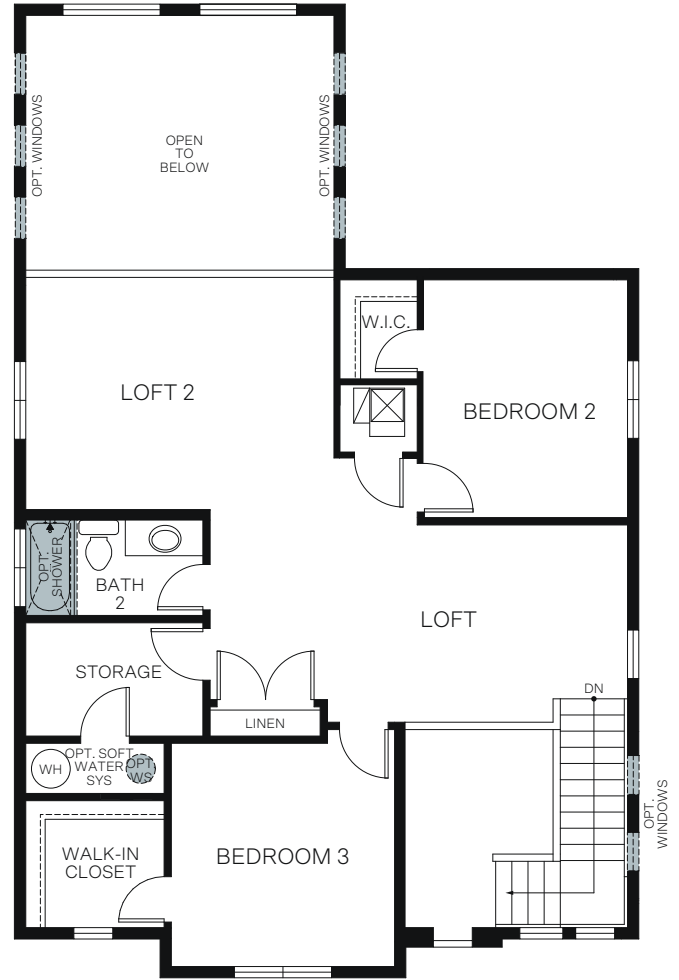

# Creekside At Shoreline

LINDEN

Traditional (A)

Farmhouse (B)

Craftsman (C)

Prairie (D)

TWO-STORY 2,209 SQ. FT.

FIRST FLOOR  
1,219 Sq. Ft.

SECOND FLOOR  
990 Sq. Ft.

OPT. BUILT-IN BENCH AT STAIRS

OPT. READING NOOK AT STAIRS

OPT. OFFICE SPACE AT STAIRS

OPT. CUBBIES AT STAIRS

OPT. POCKET OFFICE

OPT. DOUBLE BARN DOOR POCKET OFFICE

OPT. BEDROOM 4  
Adds: 225 Sq.Ft

OPT. BEDROOM 6  
Adds: 225 Sq.Ft

OPT. MASTER SUITE 2  
Adds: 225 Sq.Ft