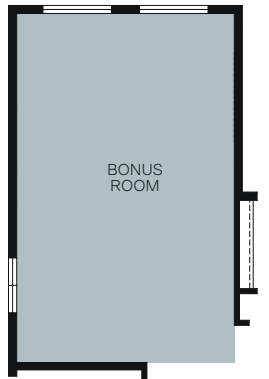

# Creekside At Shoreline

LINDEN

Traditional (A)

Farmhouse (B)

Craftsman (C)

Prairie (D)

TWO-STORY 2,209 SQ. FT.

FIRST FLOOR  
1,219 Sq. Ft.

SECOND FLOOR  
990 Sq. Ft.

OPT. BUILT-IN BENCH AT STAIRS

OPT. READING NOOK AT STAIRS

OPT. OFFICE SPACE AT STAIRS

OPT. CUBBIES AT STAIRS

OPT. POCKET OFFICE

OPT. DOUBLE BARN DOOR POCKET OFFICE

OPT. BEDROOM 4  
Adds: 225 Sq.Ft

OPT. BEDROOM 6  
Adds: 225 Sq.Ft

OPT. MASTER SUITE 2  
Adds: 225 Sq.Ft