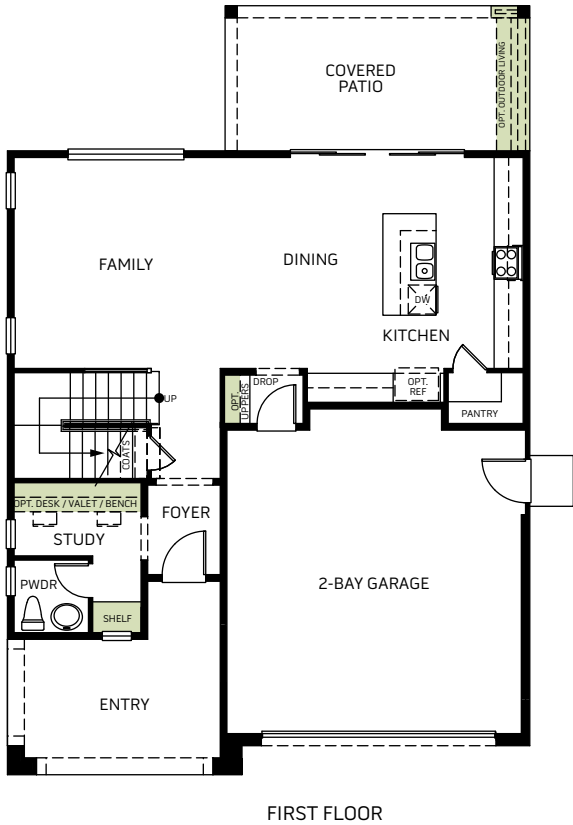

CASCADE / 3630

A - Stucco Bungalow

B - Craftsman

C - Farmhouse

D - European Cottage

Two Story • 2,049 Sq. Ft • 3-4 Bedrooms • 2.5 Baths
Family • Kitchen with Island • Dining • Loft • 2-Bay Garage

OPTIONAL WALK-IN SHOWER

OPTIONAL SEPARATE TUB/SHOWER

Woodside Homes reserves the right to change elevations, specifications, materials and prices without notice. All square footages are approximate. Window location, porches, ceiling heights and room dimensions vary per elevation. The availability of certain options is subject to construction status and schedule. Optional features may be predetermined and included at additional cost on select homes. Renderings are artist's conception only.