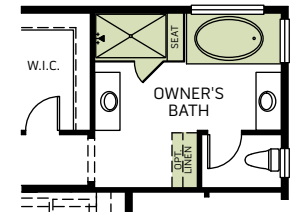

CASCADE / 3630

A - Stucco Bungalow

B - Craftsman

C - Farmhouse

D - European Cottage

Two Story • 2,049 Sq. Ft • 3-4 Bedrooms • 2.5 Baths
Family • Kitchen with Island • Dining • Loft • 2-Bay Garage

OPTIONAL WALK-IN SHOWER

OPTIONAL SEPARATE TUB/SHOWER

Woodside Homes reserves the right to change elevations, specifications, materials and prices without notice. All square footages are approximate. Window location, porches, ceiling heights and room dimensions vary per elevation. The availability of certain options is subject to construction status and schedule. Optional features may be predetermined and included at additional cost on select homes. Renderings are artist's conception only.