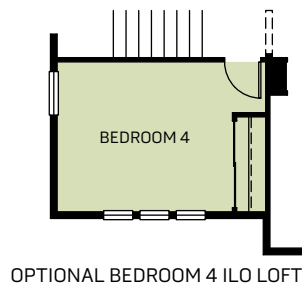

CASCADE / 3630

A - Stucco Bungalow

B - Craftsman

C - Farmhouse

D - European Cottage

Two Story • 2,049 Sq. Ft • 3-4 Bedrooms • 2.5 Baths
Family • Kitchen with Island • Dining • Loft • 2-Bay Garage

OPTIONAL WALK-IN SHOWER

OPTIONAL SEPARATE TUB/SHOWER

Woodside Homes reserves the right to change elevations, specifications, materials and prices without notice. All square footages are approximate. Window location, porches, ceiling heights and room dimensions vary per elevation. The availability of certain options is subject to construction status and schedule. Optional features may be predetermined and included at additional cost on select homes. Renderings are artist's conception only.