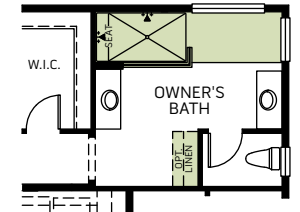

CASCADE / 3630

A - Stucco Bungalow

B - Craftsman

C - Farmhouse

D - European Cottage

Two Story • 2,049 Sq. Ft • 3-4 Bedrooms • 2.5 Baths
Family • Kitchen with Island • Dining • Loft • 2-Bay Garage

OPTIONAL WALK-IN SHOWER

OPTIONAL SEPARATE TUB/SHOWER

Woodside Homes reserves the right to change elevations, specifications, materials and prices without notice. All square footages are approximate. Window location, porches, ceiling heights and room dimensions vary per elevation. The availability of certain options is subject to construction status and schedule. Optional features may be predetermined and included at additional cost on select homes. Renderings are artist's conception only.