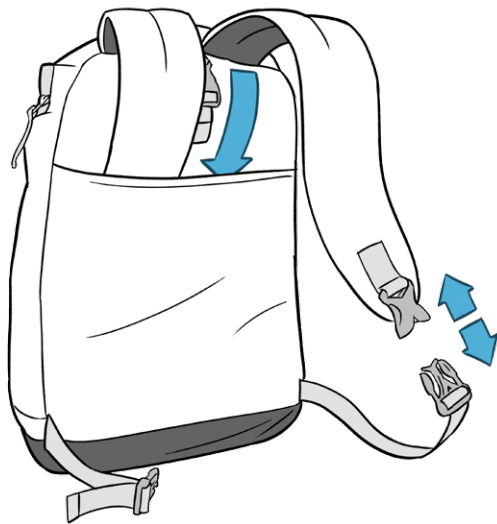

# How to attach the Gym Backpack

1

Open the buckle of the straps and stow the shoulder straps in the pocket.

2

Attach the upper buckle to the handle. Fasten the other two straps to the sides of the ergobag.