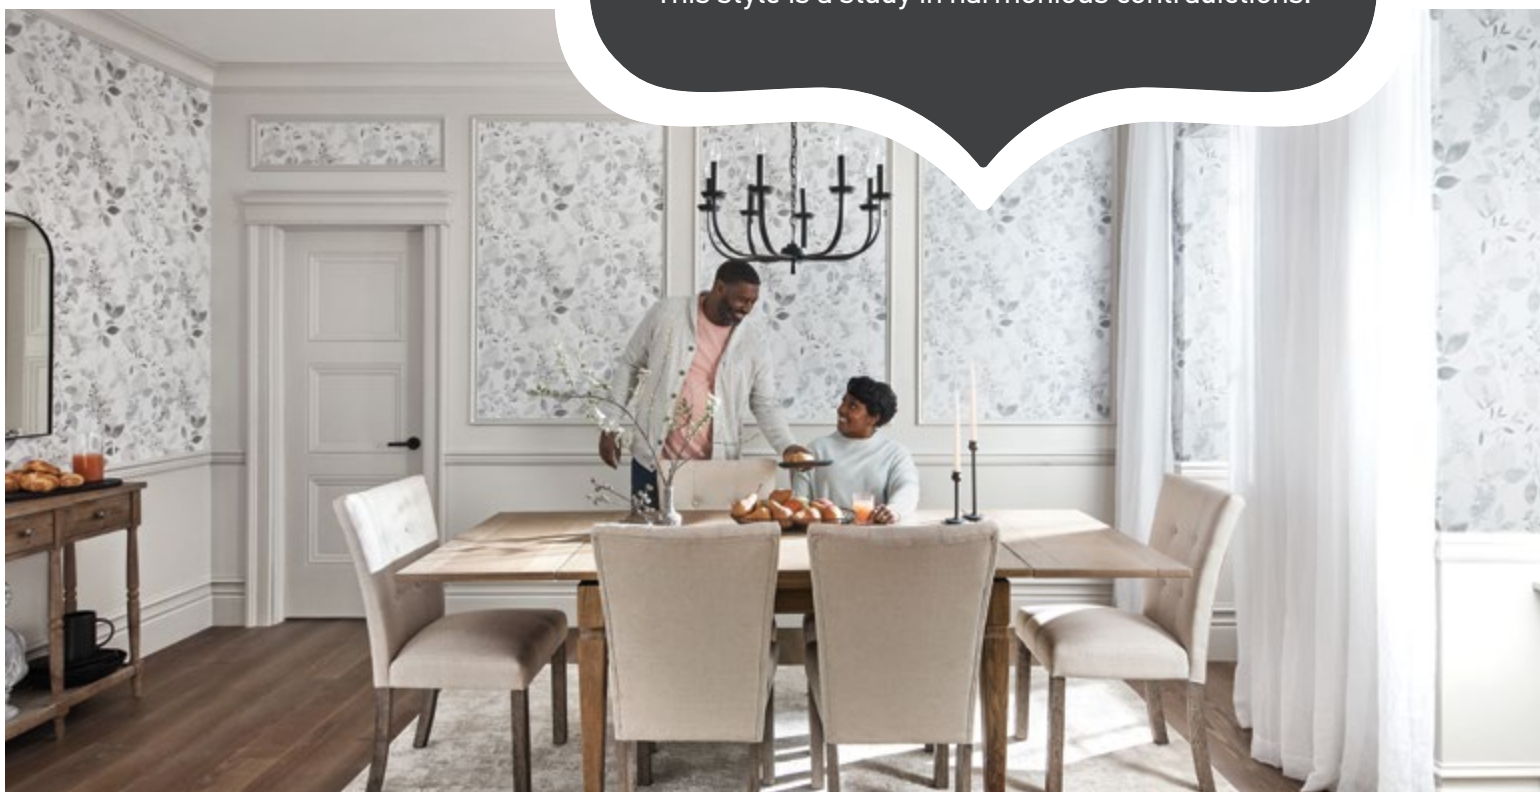

BERKLEY®
80" | 84"

1 PANEL SHAKER®
80"

MELROSE®
80" | 84"

MASONITE
DOORS THAT DO MORE.™

METRIE
option 

NEW TRADITIONAL

THE BEST OF BOTH WORLDS
IS JUST THE RIGHT TOUCH.

Sophisticated, not stuffy. Elegant, yet relaxed.
This style is a study in harmonious contradictions.