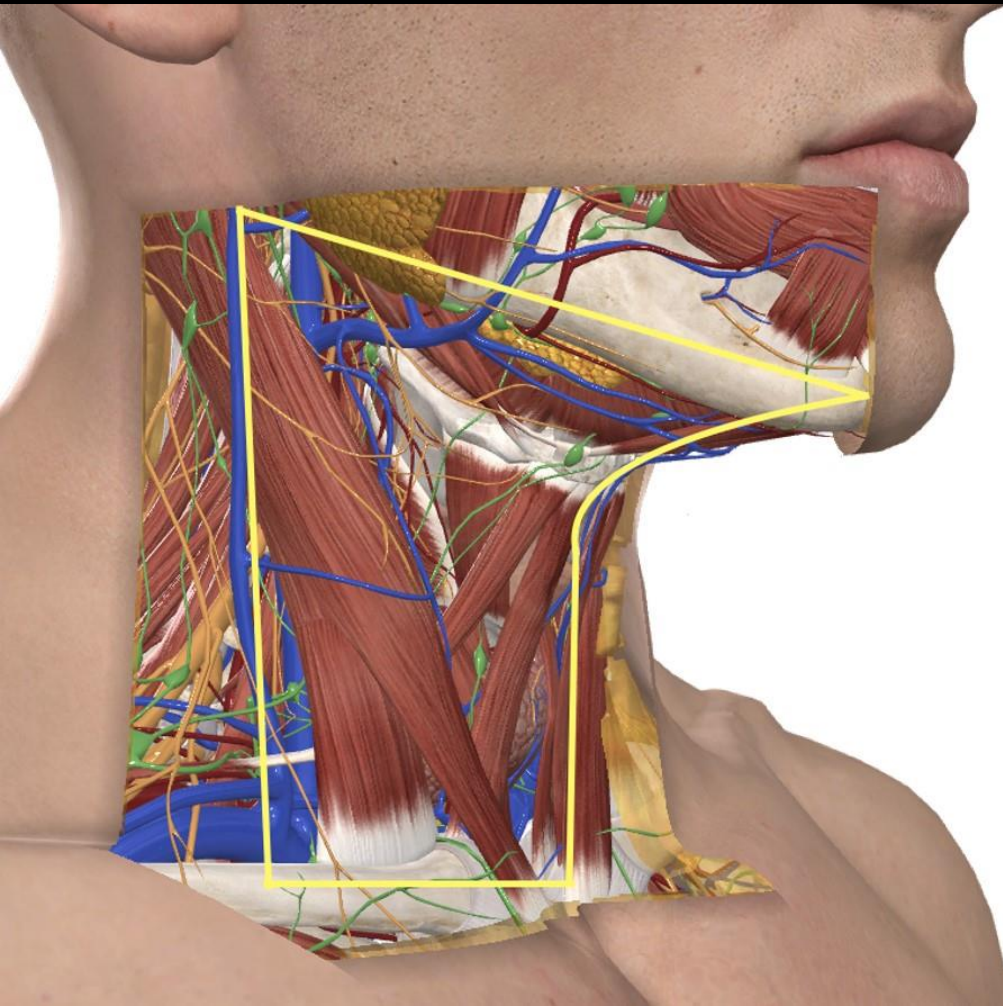

Neck Emergencies: an anatomical approach

Fausto Labruto
Associate Professor
Director of Emergency Radiology

Fausto Labruto, MD, PhD Regional Anatomy of the Neck

LectureId : 736 | Released On : 08/20/2011 | Time : 33 min

Topics Covered: Introduction, Memorial Sloan Kettering Cancer Center Classifications of Neck Lymph Node Levels, Region 1, Neck schematic/sonographic examples of normal

labruto neck

Fausto Labruto, MD, PhD

Regional Anatomy of the Neck

Radiology Video - radiology made easy
82K subscribers

Join Subscribe

- All Related
- 40:0
- 49:1
- 0:4
- 50:2

Contents

- **The mucosal layer of the pharynx**
 - **Tonsils**
 - **Epiglottis, ary-epiglottic folds**
- **The parapharyngeal space**
- **The retropharyngeal space**
- **The prevertebral space**
- **The masticator space**
- **The submandibular space**