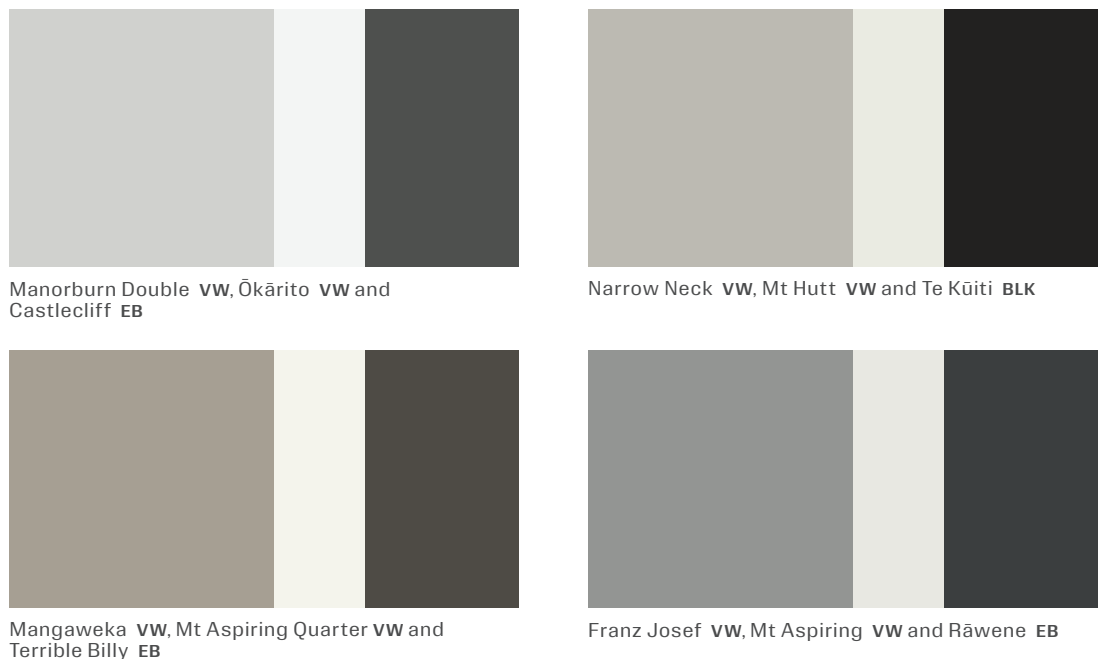

Ⓜ Ready to Go colour in Dulux Weathershield® Low Sheen (available in selected stores)
Base VW: Vivid White EB: Extra Bright

DULUX MOST LOVED GREYS & NEUTRALS

GREY & NEUTRAL SCHEMES

Base VW: Vivid White D: Deep BLK: Black EB: Extra Bright

Walls: Dulux Weathershield Low Sheen. Trims: Dulux Roof & Trim Semi Gloss. Door and Windows: Dulux Aquanamel Semi Gloss.

Colorsteel®
Ironsand

Walls: Dulux Weathershield Colourguard Low Sheen.

MOST LOVED COLORSTEEL® COLOURS

Colorsteel® Titania VW

Colorsteel® Gull Grey VW

Colorsteel® Sandstone Grey D

Colorsteel® Mist Green D

Colorsteel® Grey Friars VW

Colorsteel® New Denim Blue UD

Colorsteel® Ironsand EB

Colorsteel® FlaxPod® EB

Only Dulux Colours of
New Zealand mixed into
paint into Dulux paint will
ensure our iconic colours
every time.

Disclaimers: Colours shown are as close as possible to actual paint colours. Please note, due to limitations of the printing process, photographic and printed images and swatches may not represent the true colour. Always confirm your colour choice with Dulux Sample Pots.
Cover Image - Roof: COLORSTEEL® Ironsand.