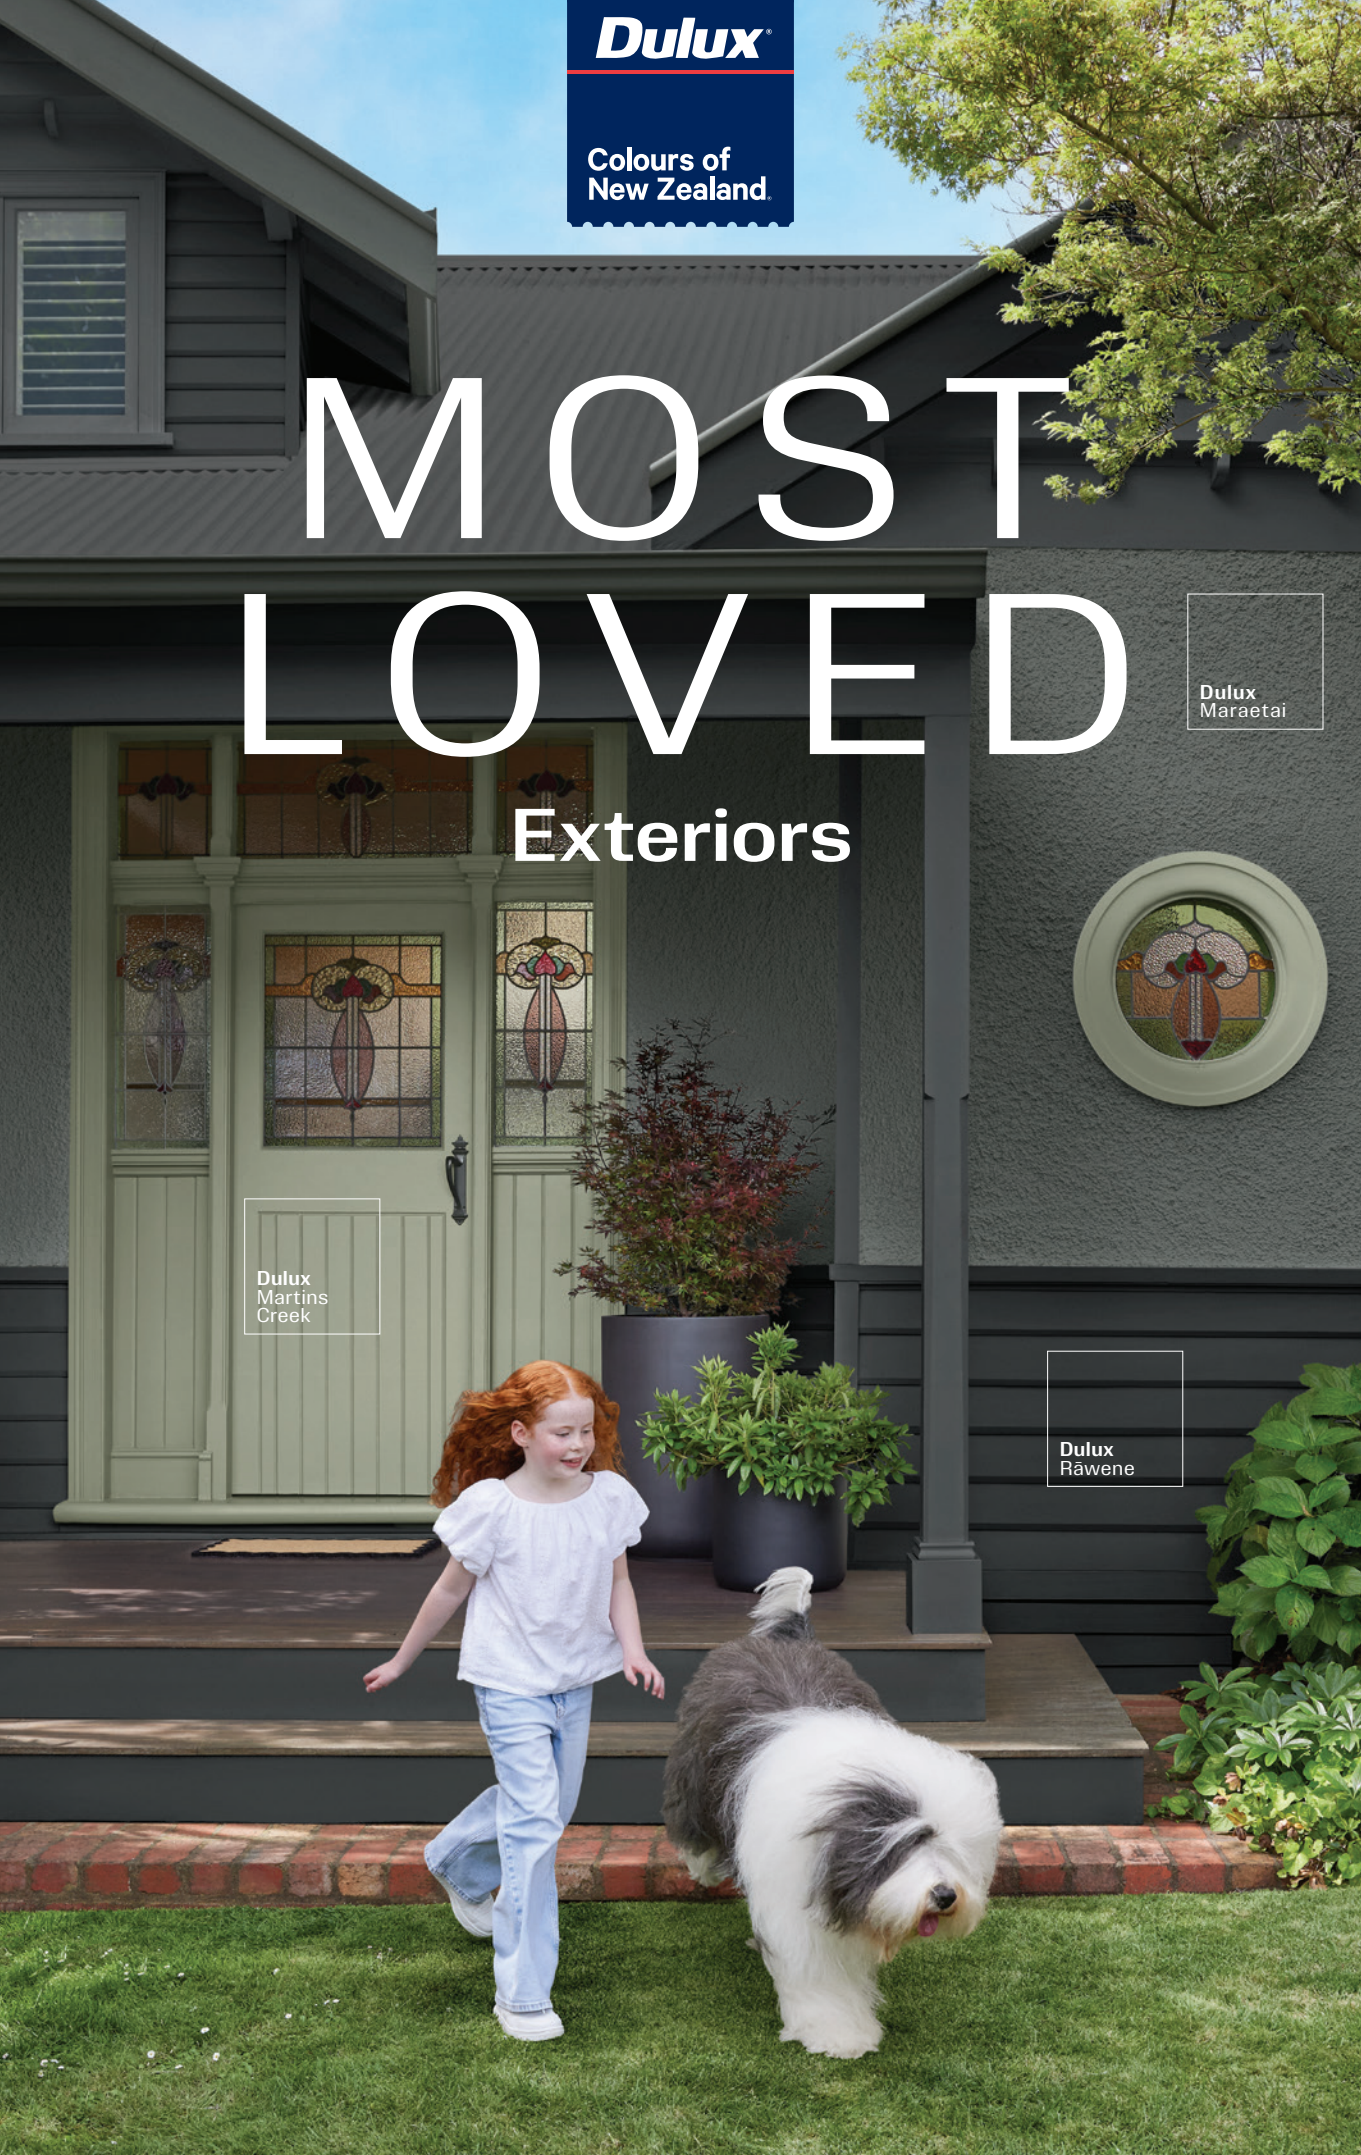

Dulux

Colours of
New Zealand.

MOST LOVED

Exteriors

Dulux
Maraetai

Dulux
Martins
Creek

Dulux
Rāwene

Dulux Most Loved Exteriors are inspired by New Zealand architecture and crafted from the Dulux Colours of New Zealand® range, reflecting the most popular colours and schemes for our homes.