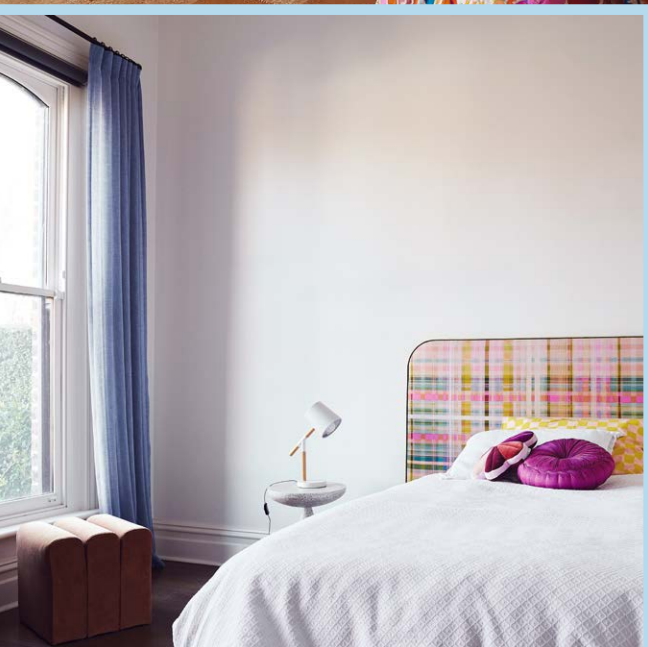

Dulux
Diorite

Before & After

Spark the imagination with a creative mix of colour. *Dulux Mairangi Bay* creates an immersive interior for a sense of calm in the bedroom, while decor and the use of *Dulux Diorite* on skirting boards, window and door provides an element of fun.