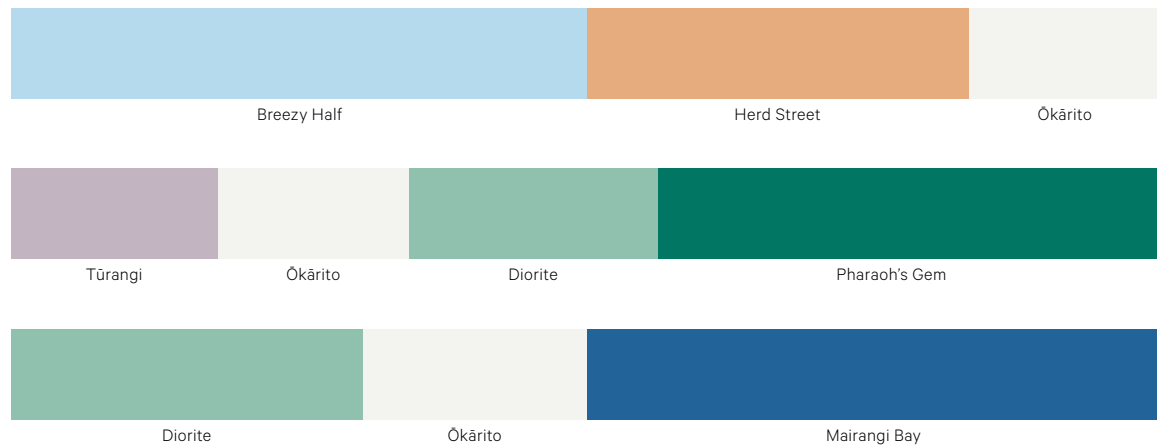

Revive COLOUR SCHEMES DESIGNED TO HELP YOU ACHIEVE THE LOOK IN YOUR HOME

COLOUR FORECAST
2023

Revive

Dulux Breezy Half

Dulux Herd Street

ACHIEVING THE LOOK IN YOUR HOME

Order a free A4 Colour Swatch on dulux.co.nz

Dulux
Diorite

Dulux
Okarito

Dulux
Herd
Street