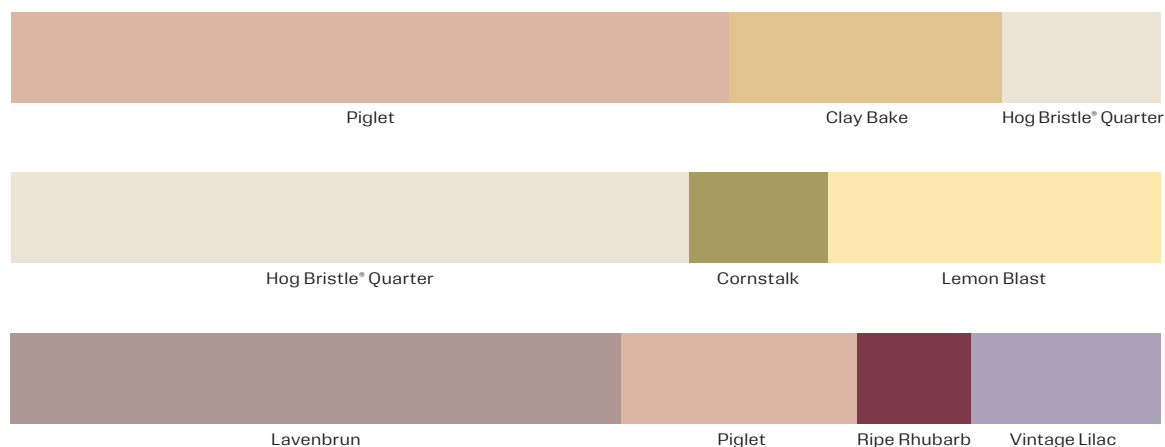

Emerge

COLOUR SCHEMES DESIGNED TO HELP YOU ACHIEVE THE LOOK IN YOUR HOME

ACHIEVING THE LOOK IN YOUR HOME

Purchase a large A4 Colour Swatch on dulux.com.au or pick up a colour chip from your paint outlet.

Using a Dulux Colour Sample Pot is the best way to test your colour at home.

Speak to our Help and Advice team if you're feeling unsure on 13 25 25.

Visualise colour with the Dulux Colour App.

For more inspiration and help with colour visit dulux.com.au/colourforecast