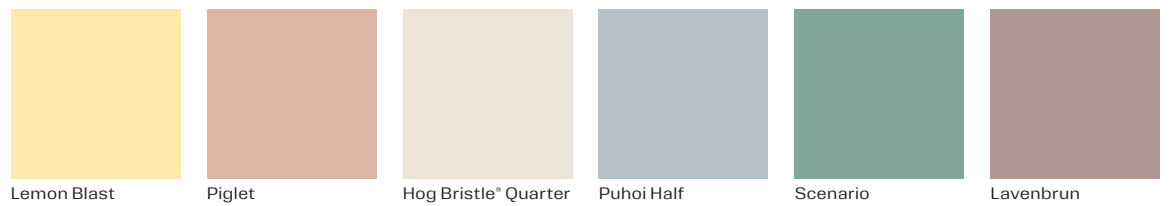

Dulux
Hog Bristle®
Quarter

Dulux
Hog Bristle®
Quarter

Dulux
Terracotta
Chip

Dulux
Vintage
Lilac

Before & After

The addition of uplifting soft and mid tone hues transform this bedroom into a summery space that ignites joy and fun.

Dulux
Lemon
Blast

Dulux
Hog Bristle®
Quarter

Dulux
Cornstalk

Dulux
Clay Bake

Dulux
Piglet

The Dulux Emerge palette has the power to turn your space into a sunny sanctuary and evoke a carefree attitude.

Dulux
Piglet

Dulux
Clay Bake

Dulux
Hog Bristle®
Quarter