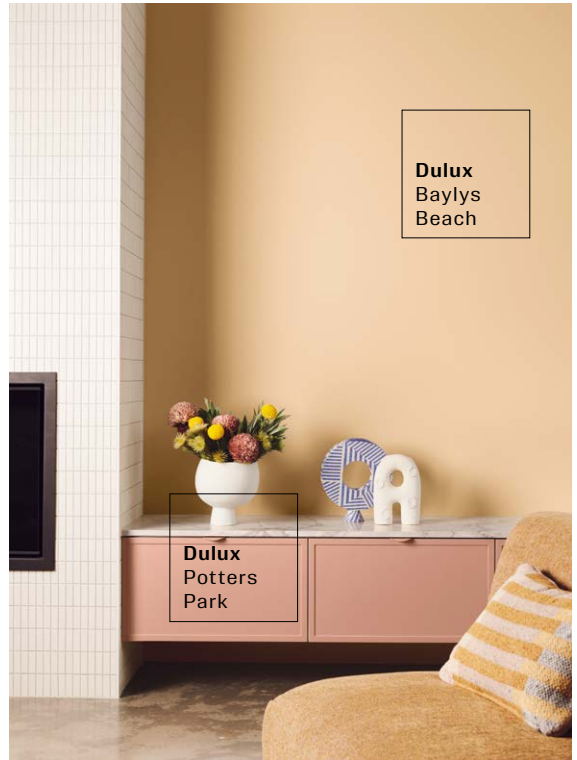

**Dulux
Ocean
Surf**

**Dulux
Handmade
Linen Half**

**Dulux
Baylys
Beach**

**Dulux
Potters
Park**

Dulux Solstice is an inviting palette with sun-loving warmth, designed to evoke a comforting, familiar and welcoming feeling.