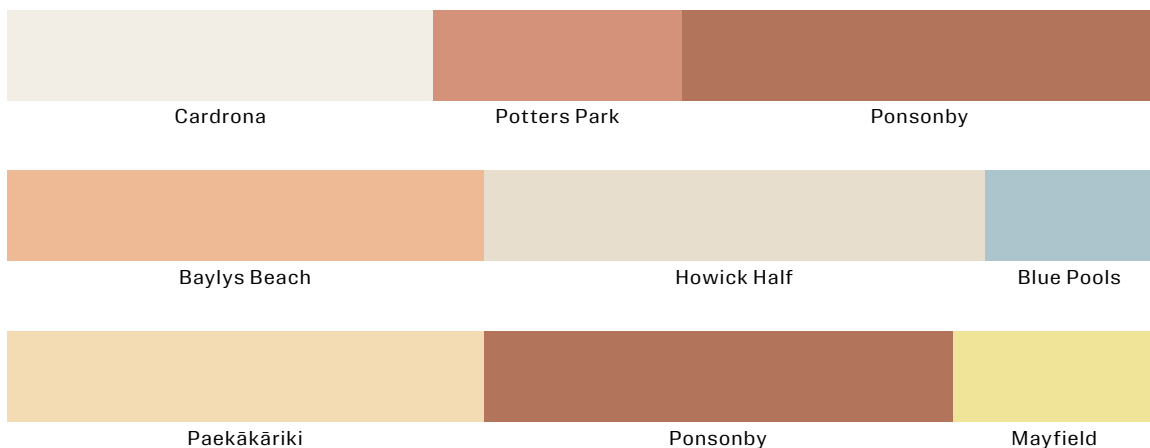

**Dulux
Paekākāriki**

Cardrona

Howick Half

Handmade
Linen Half

Mayfield

Blue Pools

Ocean Surf

Paekākāriki

Baylys Beach

Potters Park

Ponsonby

Tikitiki

Waipoua Forest

Solstice

COLOUR SCHEMES DESIGNED TO HELP YOU ACHIEVE THE LOOK IN YOUR HOME

ACHIEVING THE LOOK IN YOUR HOME