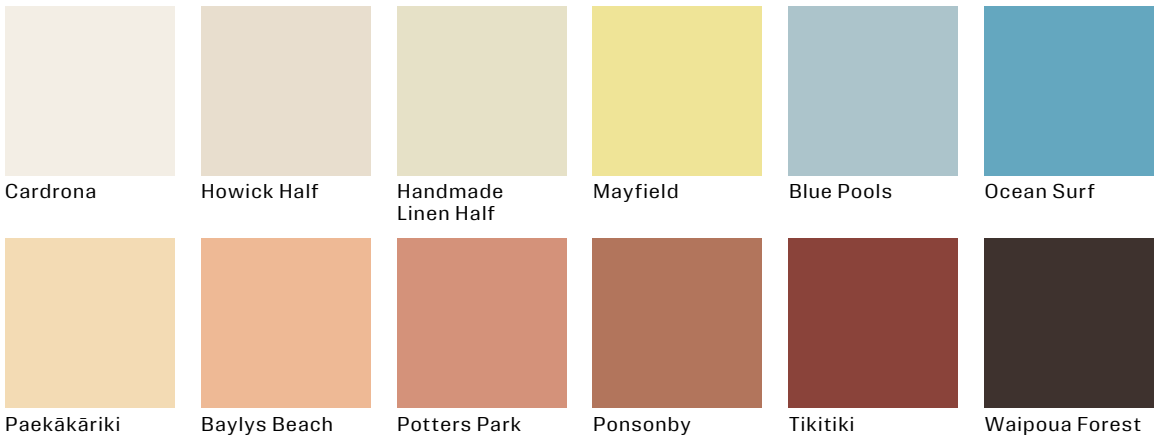

Dulux®

**COLOUR
FORECAST**

2024

Dulux
Paekākāriki

Solstice

Dulux
Ponsonby

Dulux
Howick
Half

Dulux
Baylys
Beach

**Dulux
Ocean
Surf**

**Dulux
Handmade
Linen Half**

**Dulux
Baylys
Beach**

**Dulux
Potters
Park**

Dulux Solstice is an inviting palette with sun-loving warmth, designed to evoke a comforting, familiar and welcoming feeling.

**Dulux
Paekākāriki**

Cardrona

Howick Half

Handmade
Linen Half

Mayfield

Blue Pools

Ocean Surf

Paekākāriki