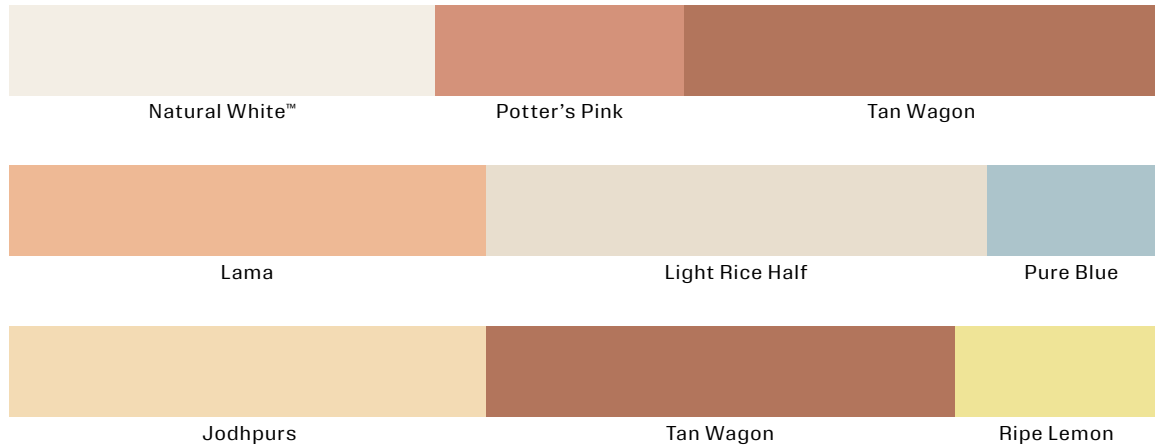

# Solstice

COLOUR SCHEMES DESIGNED TO HELP YOU ACHIEVE THE LOOK IN YOUR HOME

## ACHIEVING THE LOOK IN YOUR HOME

Purchase a large A4 Colour Swatch on [dulux.com.au](https://dulux.com.au) or pick up a colour chip from your paint outlet.

Using a Dulux Colour Sample Pot is the best way to test your colour at home.

## COLOUR FORECAST

2024

Dulux  
Jodhpurs

# Solstice

Dulux  
Tan Wagon

Dulux  
Light Rice  
Half

Dulux  
Lama

Dulux  
Potter's  
Pink

Dulux  
Handmade  
Linen Half

Dulux  
Ocean  
Surf

Dulux  
Lama