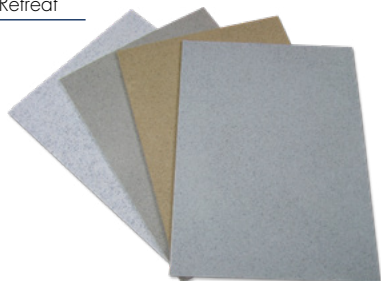

**AcraShield Aluminium Pack**

Qty

Pack Contains 4 x Samples:

1	Platinum Stone	
2	Aluminium	<b>PLUS COLOUR CARD</b>
3	Pyrite Cluster	
4	Bastnasite Gem	

**AcraShield Miox Pack**

Qty

Pack Contains 4 x Samples:

1	Hercules Black	
2	Scorpius	<b>PLUS COLOUR CARD</b>
3	Gemini Bronze	
4	Crater Minor	

**AcraShield Concrete Pack**

Qty

Pack Contains 4 x Samples:

1	Haskap	
2	Lovers Spot	<b>PLUS COLOUR CARD</b>
3	Toasty White	
4	Puppy Grey	

**Sienna Natural Pack**

Qty

Pack Contains 4 x Samples:

1	Un-Tinted
2	Dulux <sup>®</sup> Sandstone
3	Dulux Milton Moon
4	Dulux Tranquil Retreat

**Venetian Plaster™ Architectural Pack**

Qty

Pack Contains 6 x Samples:

1	Modello Concrete
2	Concrete Stucco - Grey
3	Modello Bamboo - Bauta Bronze
4	Polished Stucco - Eclipse_3
5	Marmorino Fine - Alpine Resort_1
6	Marmorino Fine - Rolled Tobacco

**PLUS  
LOOK BOOK & PRODUCT GUIDE**