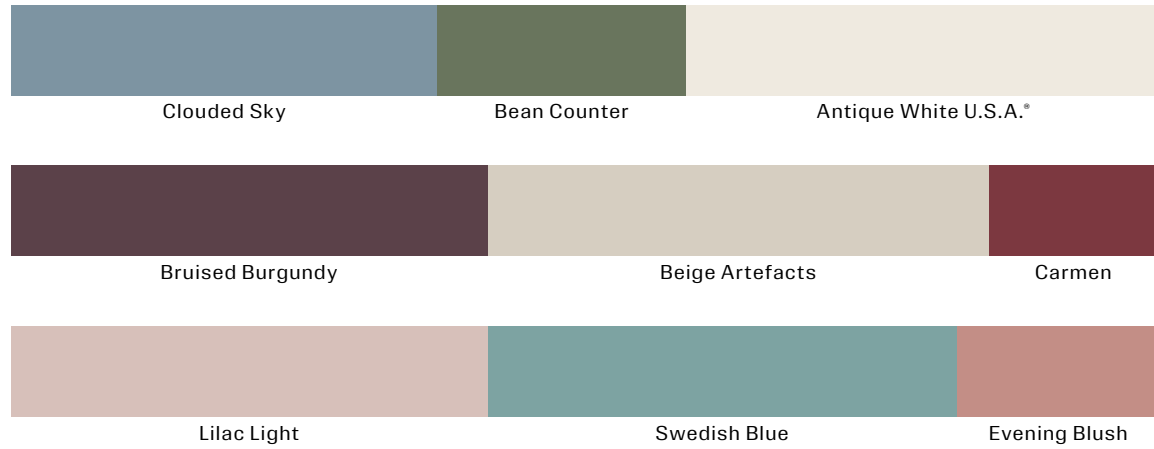

JOURNEY

COLOUR SCHEMES DESIGNED TO HELP YOU ACHIEVE THE LOOK IN YOUR HOME

COLOUR FORECAST 2024

Dulux Bruised Burgundy

Dulux Beige Artefacts

ACHIEVING THE LOOK IN YOUR HOME

Purchase a large A4 Colour Swatch on dulux.com.au or pick up a colour chip from your paint outlet.

Dulux
Bean
Counter

BEFORE & AFTER

Dulux
Pollinate

Dulux
Antique
White
U.S.A.®

Dulux Journey takes inspiration from our travels and cultural differences, highlighting rich mid-tone hues.

At its core, the Journey palette celebrates the art of storytelling, where mythical iconography and cherished folk traditions find their rightful place in your space, adding layers of colour and depth to your home.

Dulux
Swedish
Blue

The Dulux Journey palette celebrates the art of storytelling, adding layers of depth and colour to your space.

Antique White U.S.A.®	Pollinate	Beige Artefacts	Hay Wain	Xena	Bean Counter
Swedish Blue	Clouded Sky	Lilac Light	Evening Blush	Carmen	Bruised Burgundy