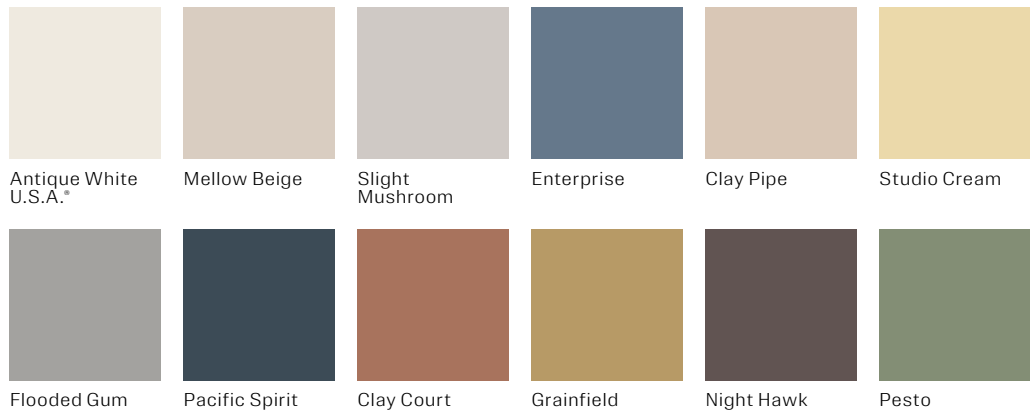

This year our Dulux Colour Forecast palettes showcase our need to slow down, find beauty in the mundane and a longing for authenticity.

**Andrea Lucena-Orr**  
 Dulux Colour & Communications Manager

**Lauren Treloar**  
 Dulux Colour Manager

**Bree Leech**  
 Dulux Colour Forecaster & Stylist

Dulux Faded Terracotta

Dulux Red Clown

**Recollect**

In a rapidly changing future, Dulux Recollect seeks authenticity and craftsmanship. This palette embraces a connection to heritage with a clash of modern glamour.

# Still

As there is a driving need to reduce our fast pace of life, Still encompasses slow design and takes comfort in living in the present with a greater connection to nature. This palette has a subtle warmth with calming neutrals to create a sense of ease and understated luxury.