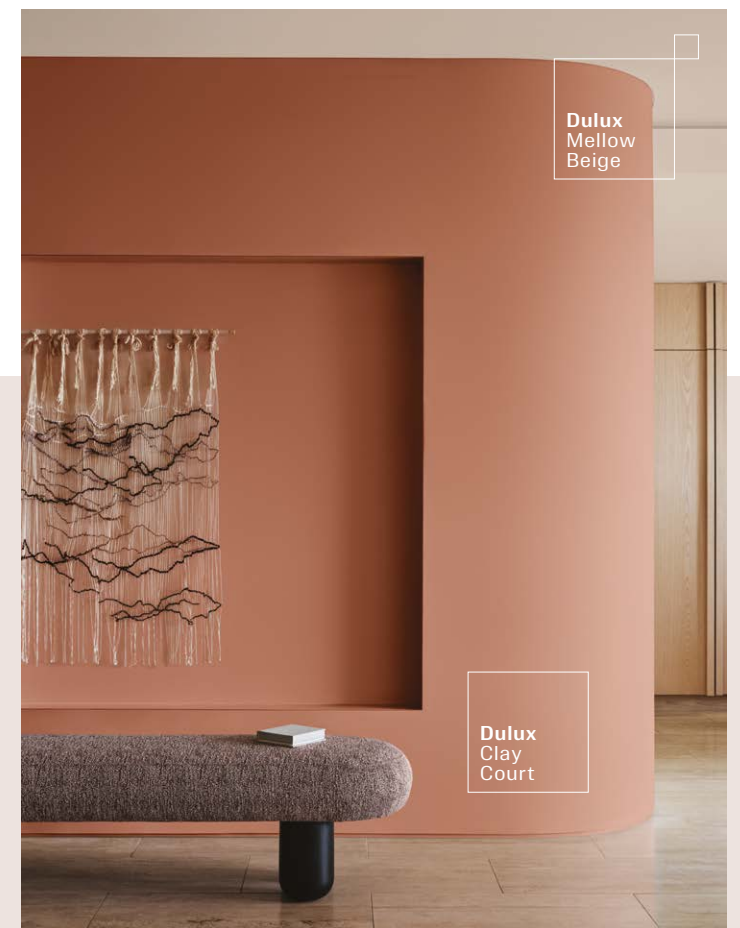

**Bree Leech**  
 Dulux Colour Forecaster & Stylist

Dulux Faded Terracotta

Dulux Red Clown

**Recollect**

In a rapidly changing future, Dulux Recollect seeks authenticity and craftsmanship. This palette embraces a connection to heritage with a clash of modern glamour.

# Still

As there is a driving need to reduce our fast pace of life, Still encompasses slow design and takes comfort in living in the present with a greater connection to nature. This palette has a subtle warmth with calming neutrals to create a sense of ease and understated luxury.