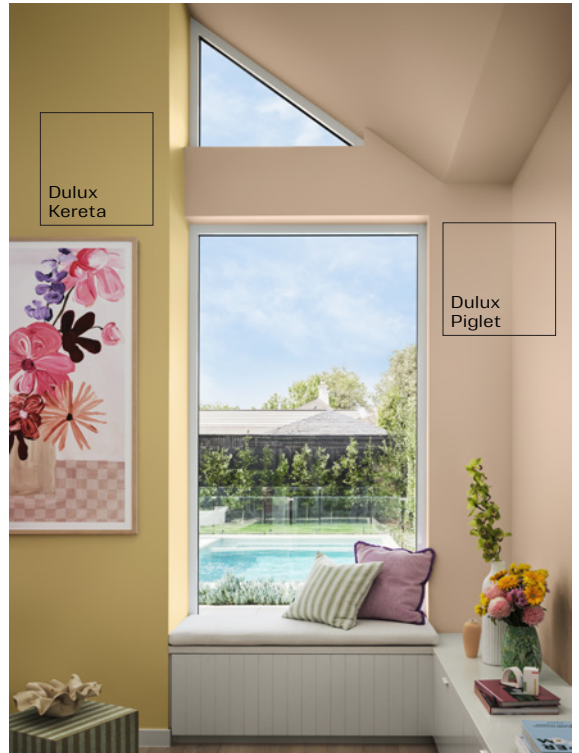

# Before & After

The addition of uplifting soft and mid tone hues transform this bedroom into a summery space that ignites joy and fun.

The Dulux Emerge palette has the power to turn your space into a sunny sanctuary and evoke a carefree attitude.