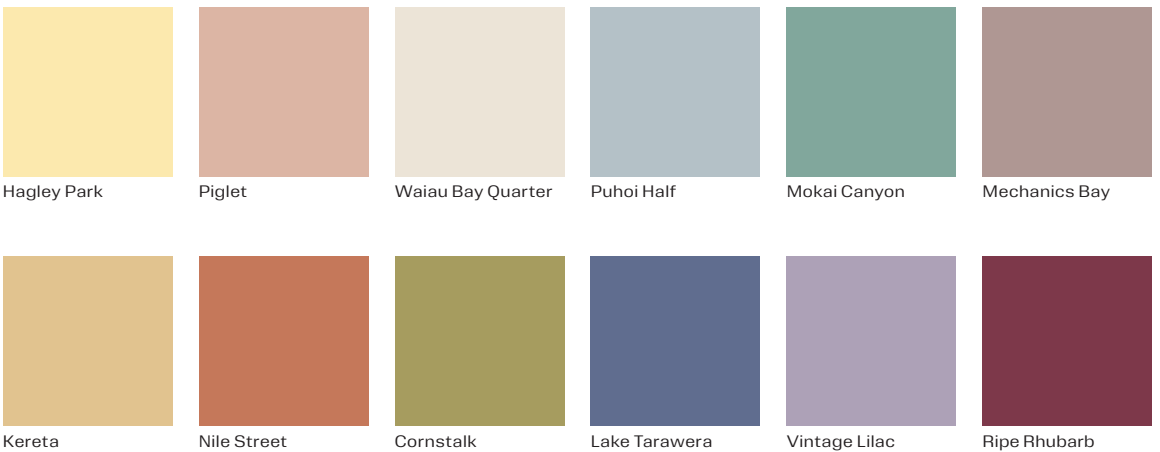

**Dulux**<sup>®</sup>

**COLOUR  
FORECAST**

— 2025 —

**Emerge**

Dulux  
Piglet

Dulux  
Kereta

Dulux  
Waiau Bay  
Quarter

Dulux  
Waiau Bay  
Quarter

Dulux  
Nile Street

Dulux  
Vintage  
Lilac

# Emerge

COLOUR SCHEMES DESIGNED TO HELP YOU ACHIEVE THE LOOK IN YOUR HOME