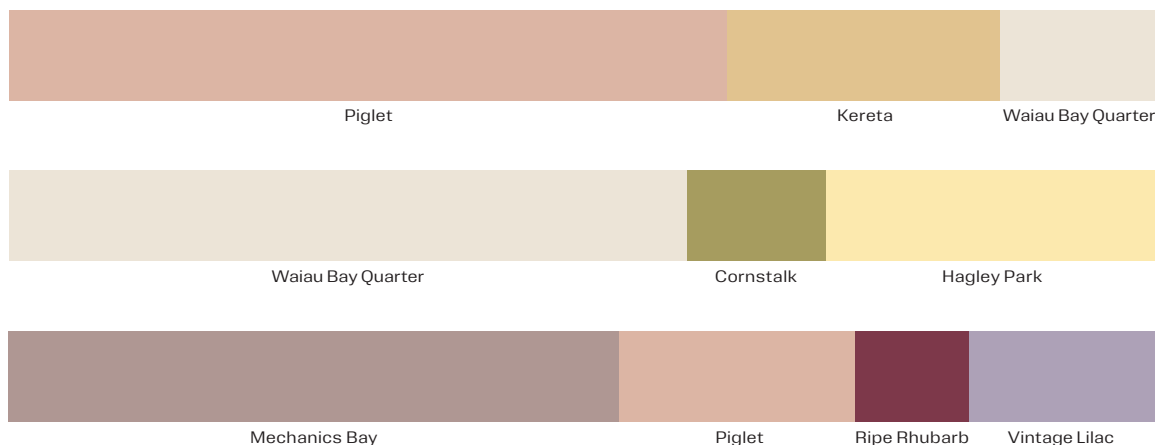

**Dulux**<sup>®</sup>

**COLOUR  
FORECAST**

— 2025 —

**Emerge**

Dulux  
Piglet

Dulux  
Kereta

Dulux  
Waiau Bay  
Quarter

Dulux  
Waiau Bay  
Quarter

Dulux  
Nile Street

Dulux  
Vintage  
Lilac

# Before & After

The addition of uplifting soft and mid tone hues transform this bedroom into a summery space that ignites joy and fun.

The Dulux Emerge palette has the power to turn your space into a sunny sanctuary and evoke a carefree attitude.

# Emerge

COLOUR SCHEMES DESIGNED TO HELP YOU ACHIEVE THE LOOK IN YOUR HOME