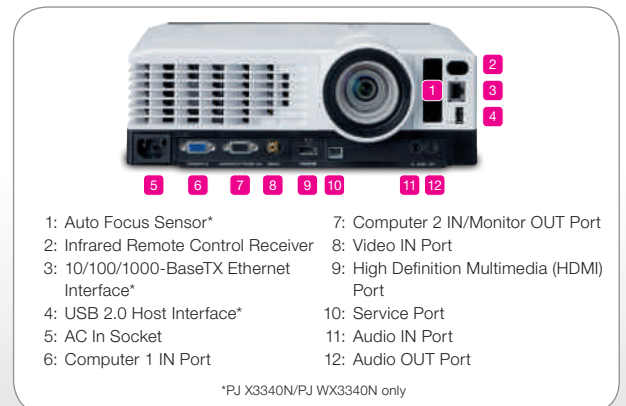

Discover the value of efficiency

The Desk Edge Series is designed specifically to leave an impression with audiences — without impacting the environment or your budget. It operates quietly, with a noise level below 38 dB, which can be reduced to 32 dB in Eco Mode. With Eco Mode, users can also specify power settings and lamp brightness extending the life of the lamp. DLP technology requires minimal heat and uses a high-pressure 3,500-hour mercury lamp to produce reliable performance in any light with minimal maintenance. In addition, the Ricoh PJ X3340N/PJ WX3340N support PLink and Ricoh @Remote service, so administrators can remotely power the unit on or off, configure settings with ease from any location and generate status and error reporting to ensure optimal efficiency and enhance projector life.