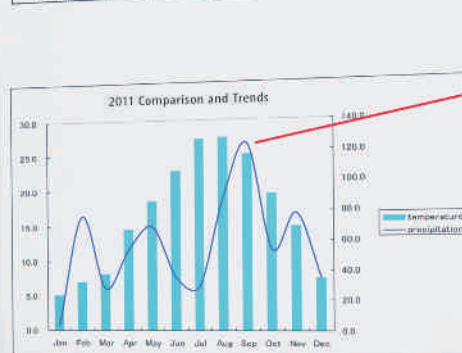

Jan	Feb	Mar	Apr	May	Jun	Jul	Aug	Sep	Oct	Nov	Dec	Total
temperature	5.1	7.0	8.1	14.5	18.5	22.8	27.3	27.5	25.1	19.3	12.4	5.0	35.0
precipitation	3.5	18.5	28.0	54.0	88.5	35.5	79.0	88.5	124.0	53.5	76.0	35.0