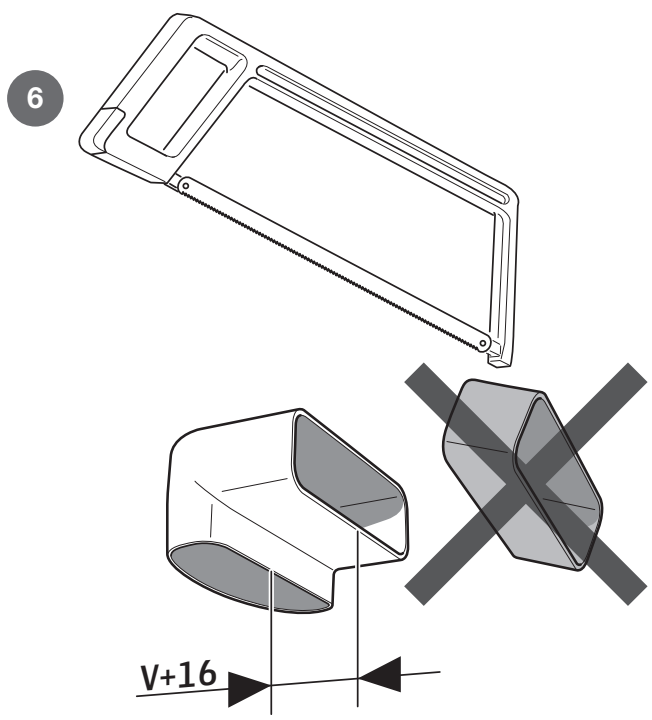

INSTALLATION INSTRUCTION

1

2

7

8

9

811506 MAV Air Startmodul rygg-1
2022-12-30

NIBE