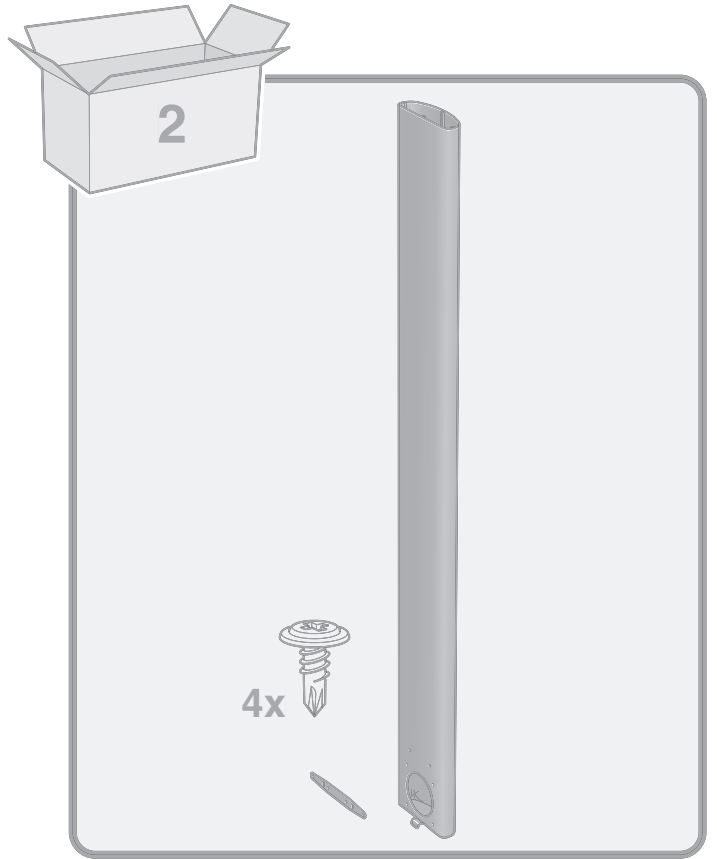

INSTALLATION INSTRUCTION

1

2

7

8

9

811506 MAV Air Startmodul rygg-1
2022-12-30

NIBE