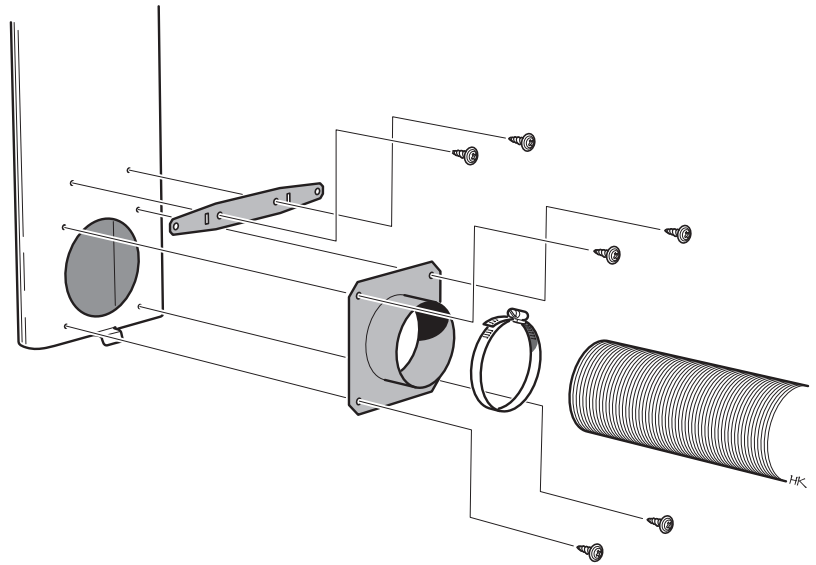

INSTALLATION INSTRUCTION

1

2

7

8

9

811506 MAV Air Startmodul rygg-1
2022-12-30

NIBE