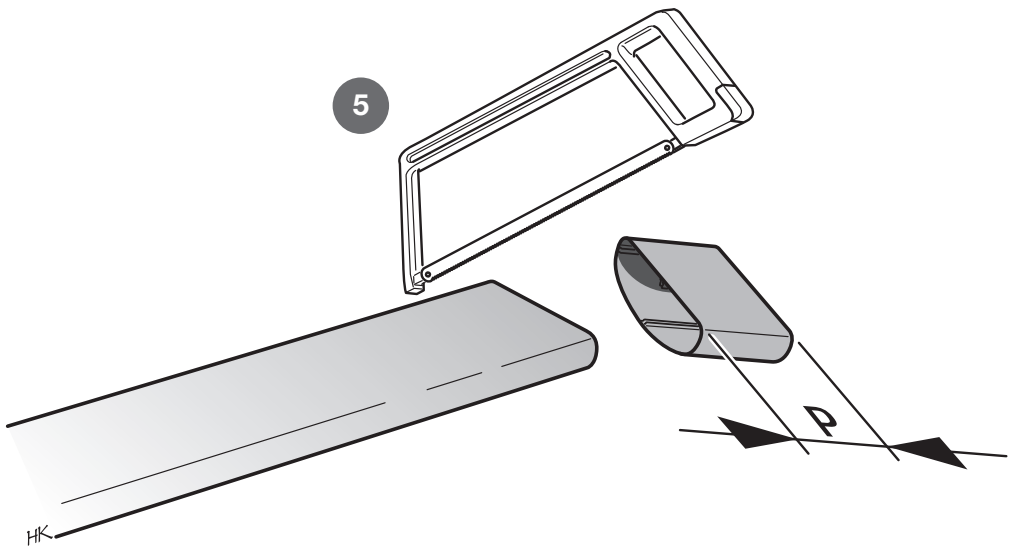

INSTALLATION INSTRUCTION

1

2

7

8

9

811506 MAV Air Startmodul rygg-1
2022-12-30

NIBE