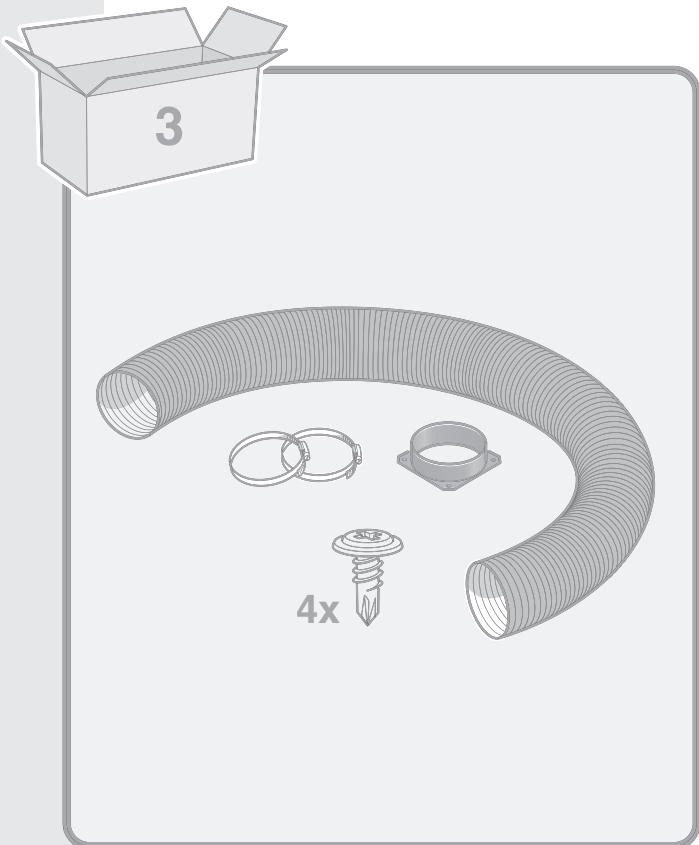

INSTALLATION INSTRUCTION

1

2

7

8

9

811506 MAV Air Startmodul rygg-1
2022-12-30

NIBE