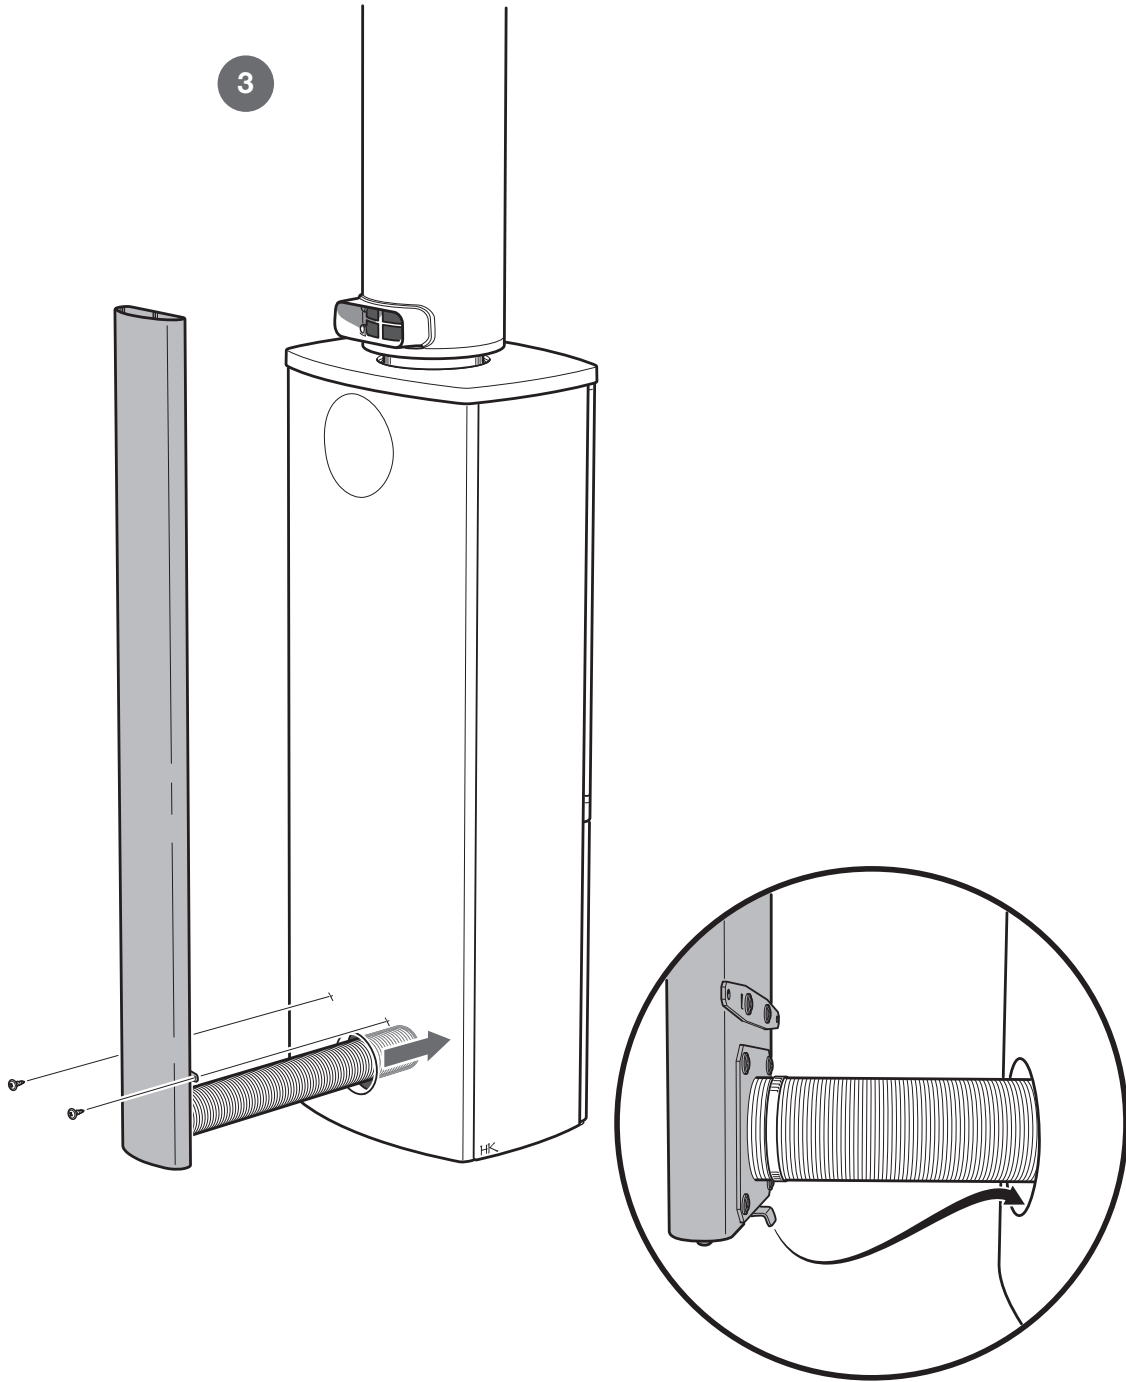

INSTALLATION INSTRUCTION

1

2

7

8

9

811506 MAV Air Startmodul rygg-1
2022-12-30

NIBE