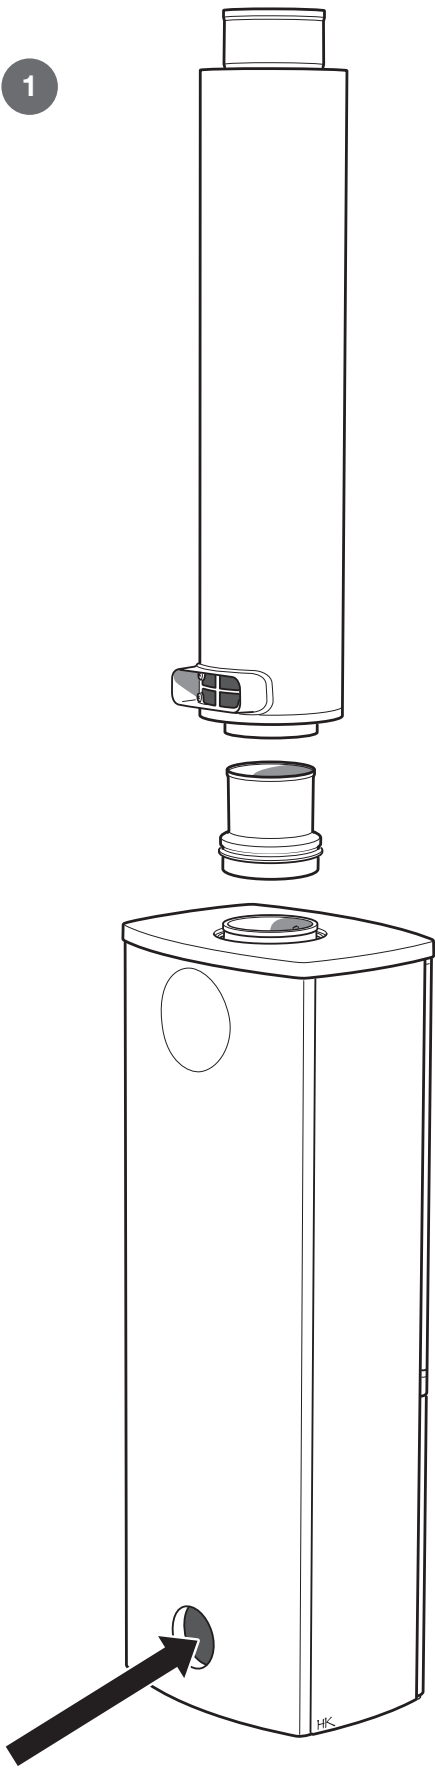

INSTALLATION INSTRUCTION

1

2

7

8

9

811506 MAV Air Startmodul rygg-1
2022-12-30

NIBE