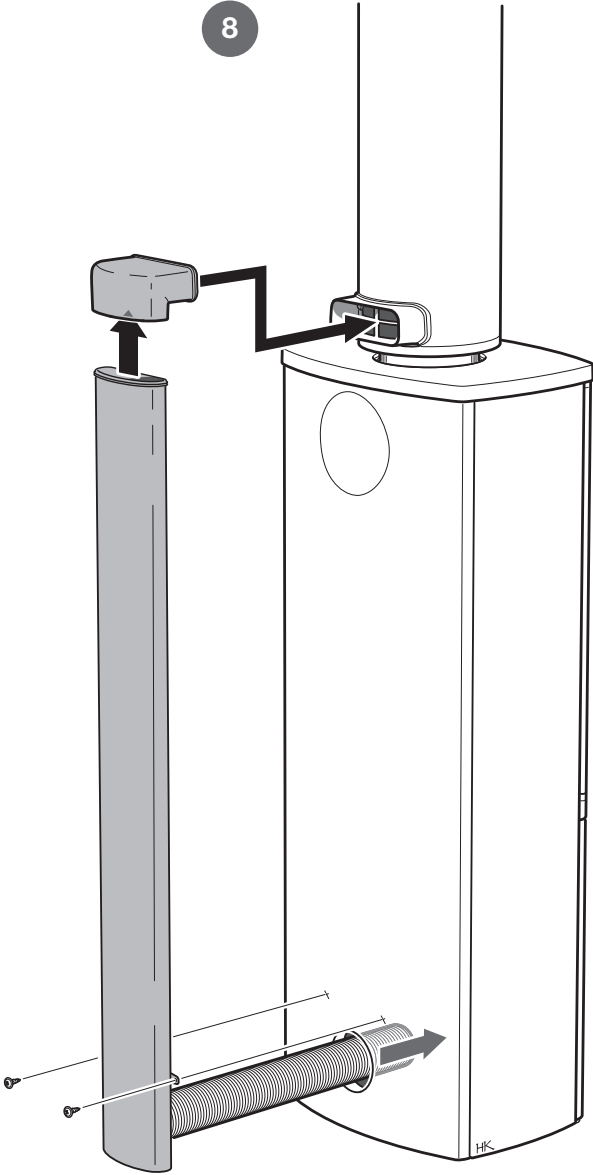

INSTALLATION INSTRUCTION

1

2

7

8

9

811506 MAV Air Startmodul rygg-1
2022-12-30

NIBE