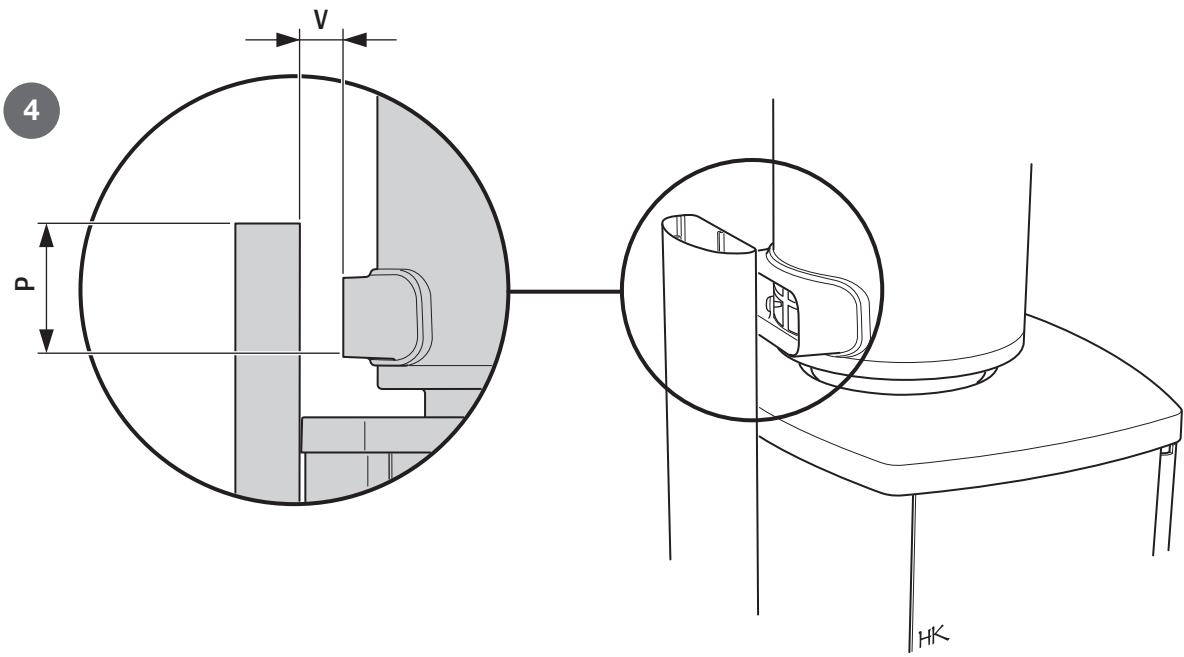

INSTALLATION INSTRUCTION

1

2

7

8

9

811506 MAV Air Startmodul rygg-1
2022-12-30

NIBE