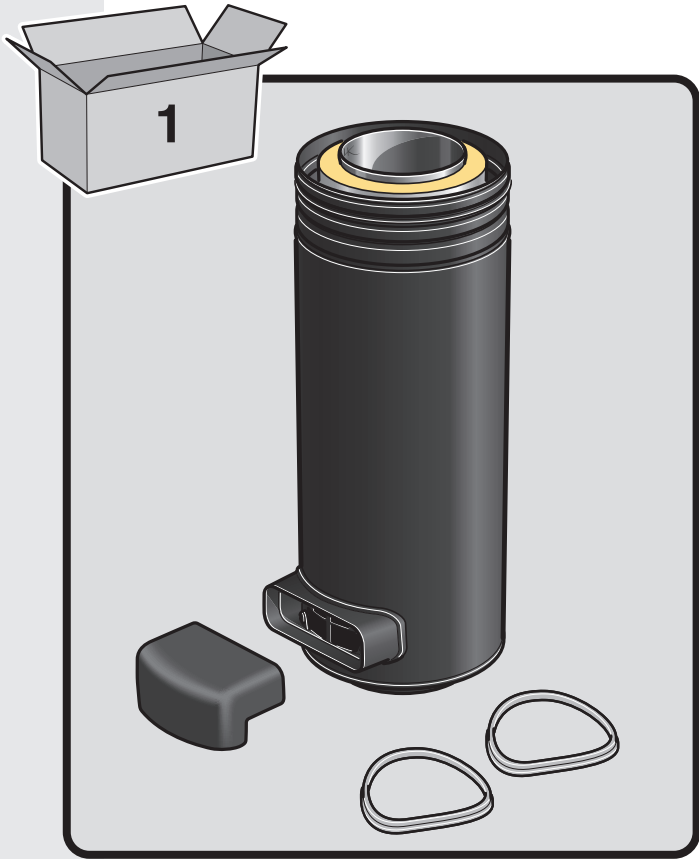

INSTALLATION INSTRUCTION

1

2

7

8

9

811506 MAV Air Startmodul rygg-1
2022-12-30

NIBE