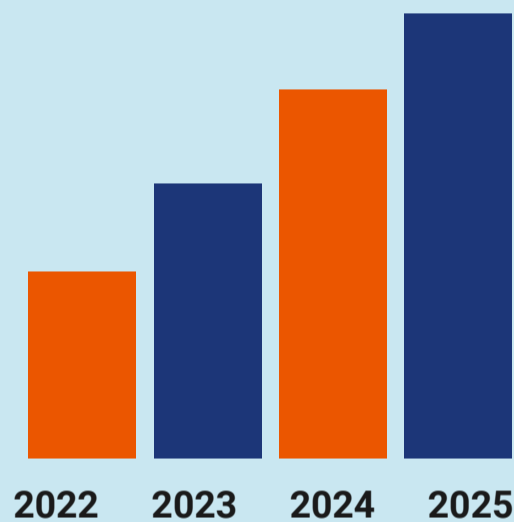

Because it works

Marketing professionals worldwide name video as the content with the best return on investment.

Let's fix that

The public sector, education sector and many organizations across the world have yet to organize their digital libraries.

Real results

When done right, video helps businesses drive real results like leads, engagement, and sales.

This is how it works

So many files

Lóalóa can store large collections of digital content, even hundreds of thousands of files.

Everything branded

You get your own branded video player. Also a branded video page with your whole collection that can be embedden under your own web page.

Organize it

Your current collection can easily be uploaded from other platforms.

Edit and record live

You can edit videos and record live streams. And get in-depth analytics on your users.

No ads from others

No need to worry about unwanted pre-roll ads or videos from others.

Podcasts and photos

Lóalóa also stores and publishes your podcasts wherever you want. And takes care of your photo library.

The Lóalóa team

Experts in online media and streaming

Editor-in-chief and project manager in media for over a decade: tinni@loaloe.is

Programmer and CTO in media for over a decade: valurhrafn@loaloe.is

Programmer in media and telecommunications for a decade: sverrir@loaloe.is