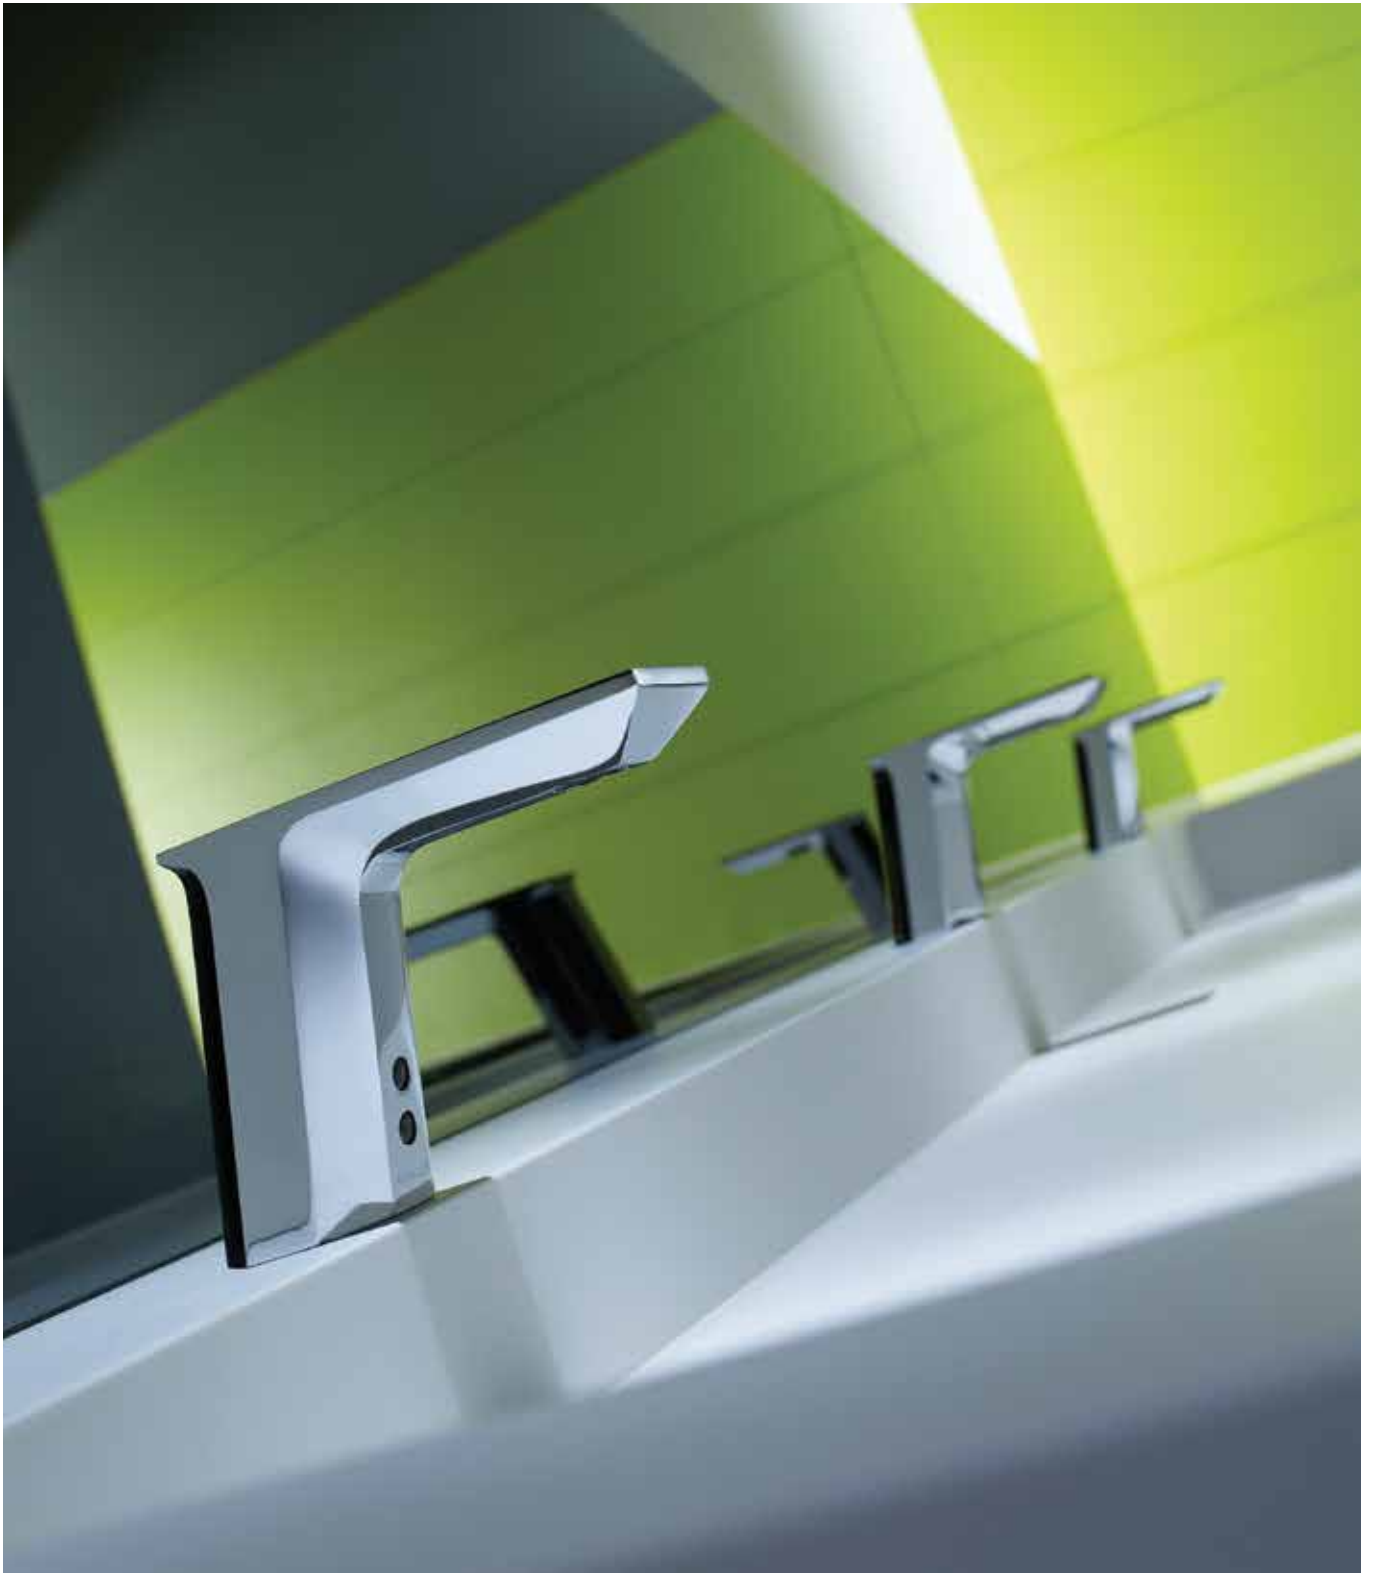

Commercial Faucets

KOHLER commercial-grade fixtures and faucets are crafted from exceptional materials and engineered to ensure steady operation. Our Touchless™ faucets, as well as soap dispensers and hand dryers, feature installation options for almost any commercial specification. KOHLER Touchless™ products with Tripoint™ technology provide highly accurate and dependable performance each time the user approaches the toilet or washbasin.

Geometric™ cold-only washbasin faucet, without drain in Polished Chrome K-13467IN-ND-CP