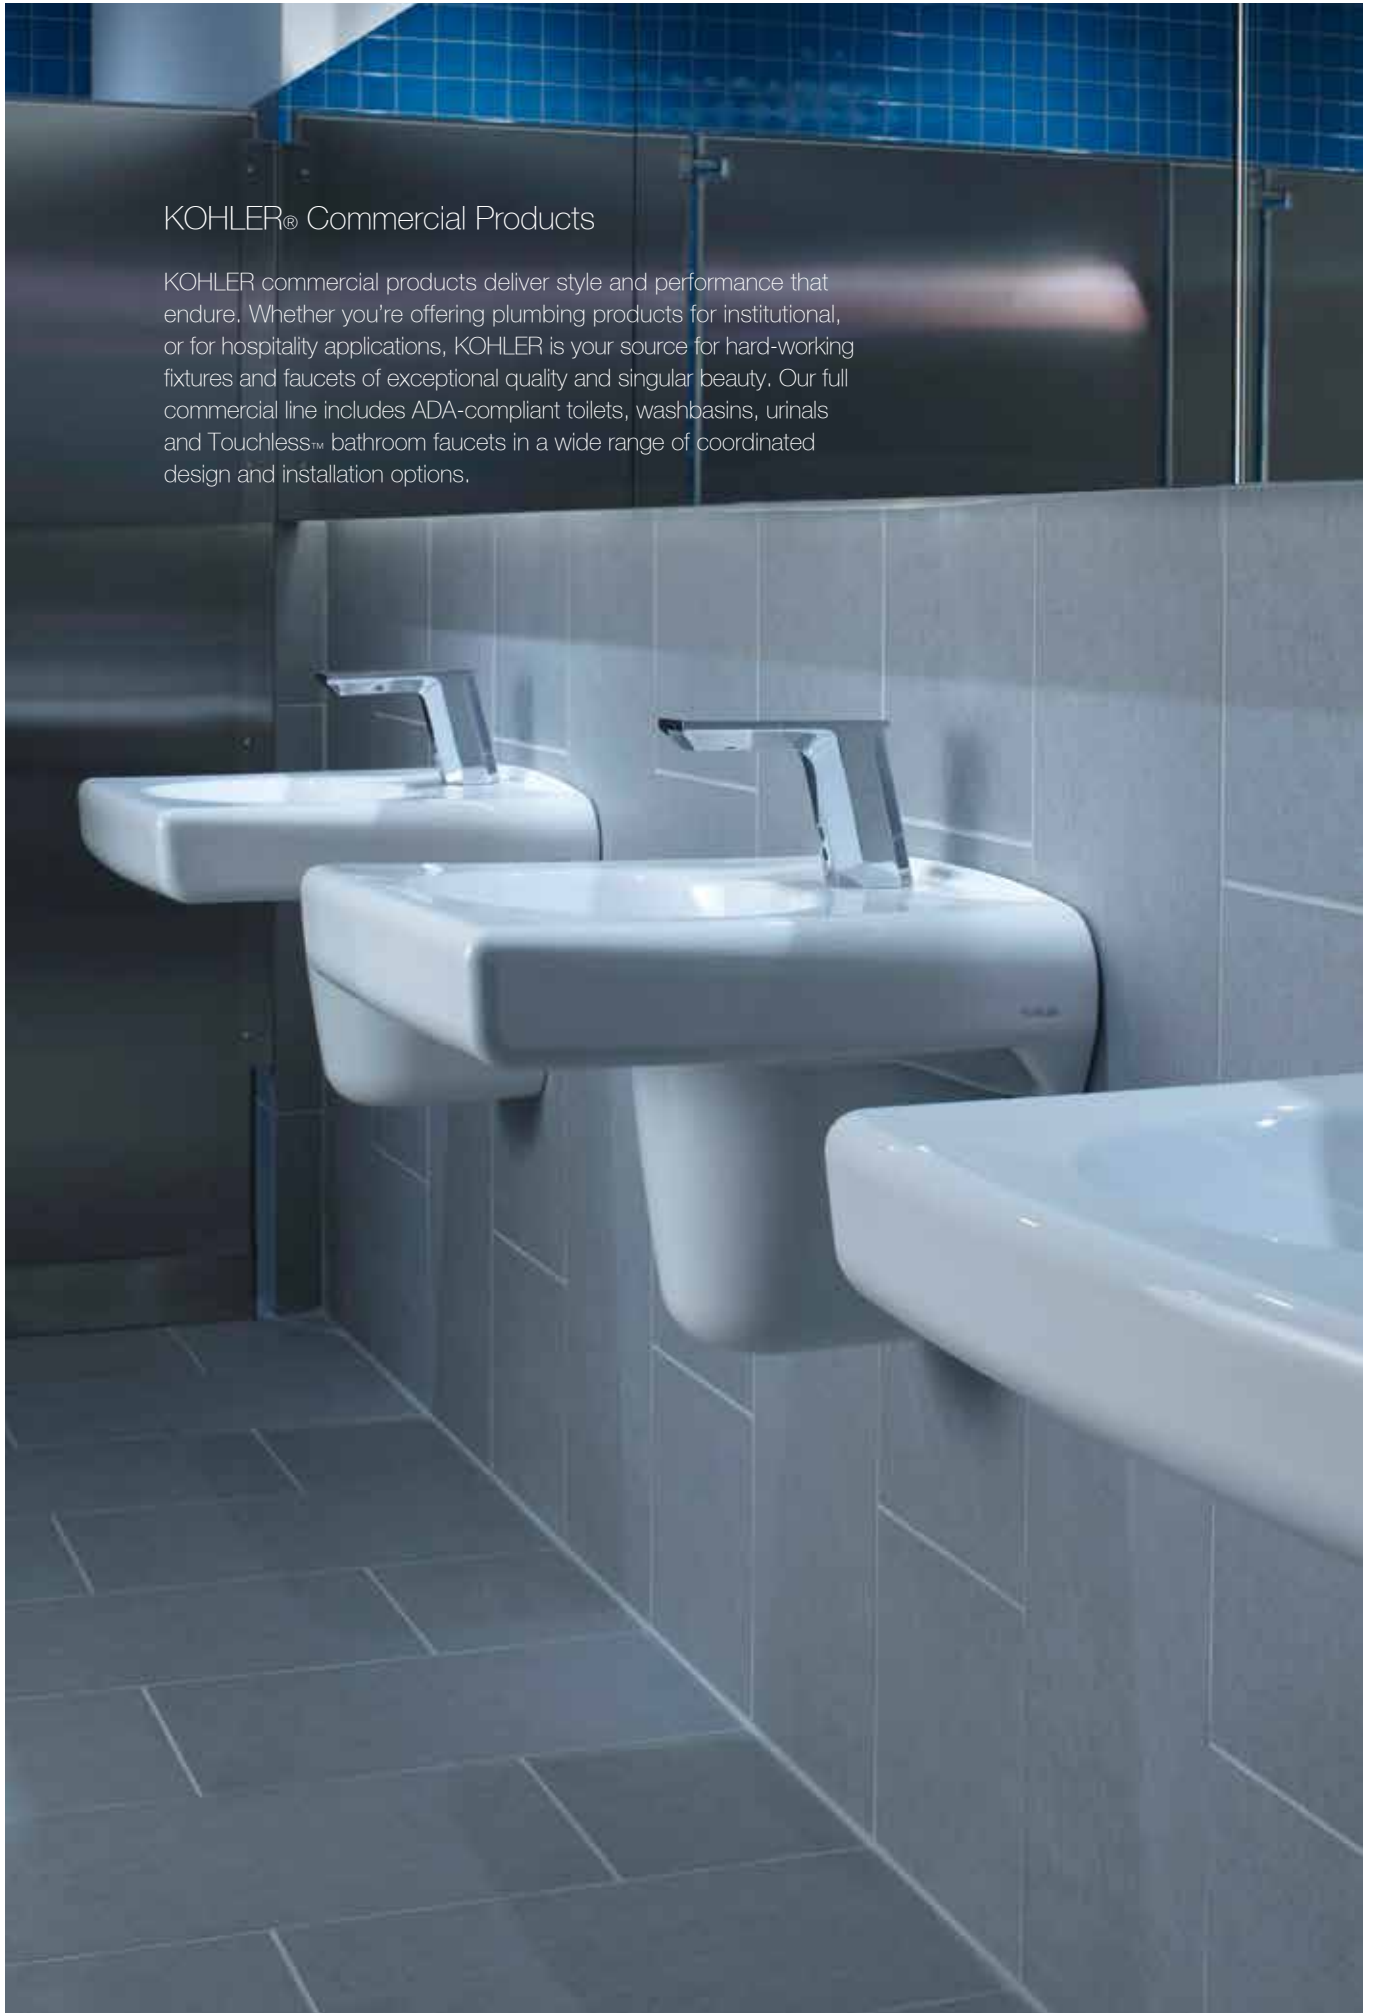

KOHLER commercial products deliver style and performance that endure. Whether you're offering plumbing products for institutional, or for hospitality applications, KOHLER is your source for hard-working fixtures and faucets of exceptional quality and singular beauty. Our full commercial line includes ADA-compliant toilets, washbasins, urinals and Touchless™ bathroom faucets in a wide range of coordinated design and installation options.