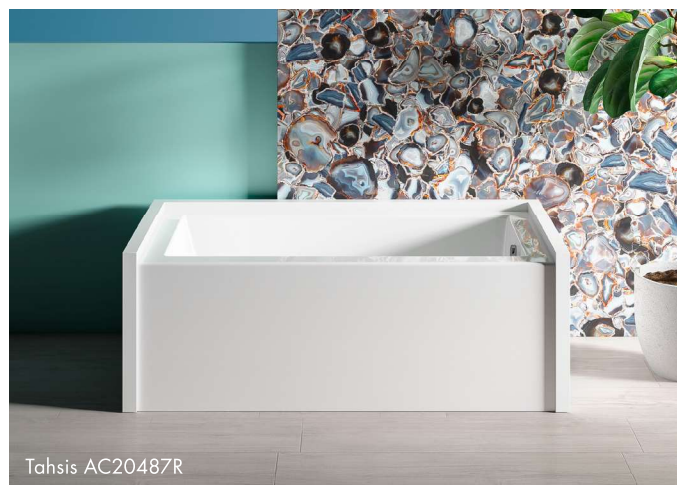

GEMSTAR™

GEMSTAR 5' BATHS

ACL3060L/R	With Langley® apron	60" x 30" x 22½"
ACW3060L/R	With Wellbrook™ apron	
AC3260L/R	With apron	60⅞" x 32⅞" x 22½"
AC3260AL/AR	With accessible apron	
AC3260PL/PR	With plywood apron	
AC3260XL/XR	Without apron	
ACL3260L/R	With Langley apron	60" x 32⅞" x 22½"
ACW3260L/R	With Wellbrook apron	

GEMSTAR 5½' BATHS

AC3266L/R	With apron	66" x 32" x 22½"
AC3266AL/AR	With accessible apron	
AC3266PL/PR	With plywood apron	
AC3266XL/XR	Without apron	

Whirlpool models also available.

TAHSIS™

TAHSIS 5' BATHS

AC20486L/R	With apron	60" x 30" x 22⅞"
AC20486PL/PR	With plywood apron	
AC20486XL/XR	Without apron	

TAHSIS 5½' BATHS

AC20487L/R	With apron	66" x 30" x 22⅞"
AC20487PL/PR	With plywood apron	
AC20487XL/XR	Without apron	

STANDARD COLOURS

WHITE
(0)

BISCUIT
(96)

ALMOND
(47)

FULL-LINE COLOURS

DUNE
(NY)

ICE GREY
(95)

SANDBAR
(G9)

CASHMERE
(K4)

HIGH-FASHION COLOURS

THUNDER
GREY (58)

BLACK BLACK
(7)