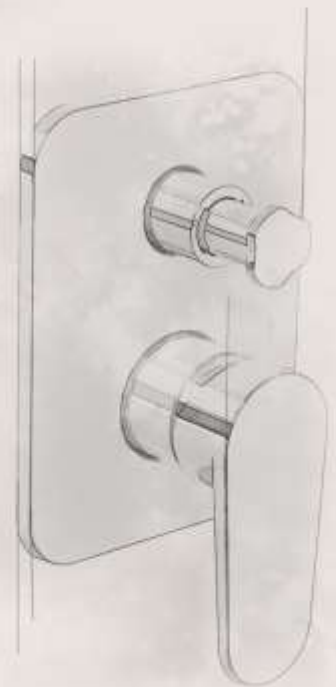

“The sleek look and aerodynamic ambition finds its final functional interpretation”