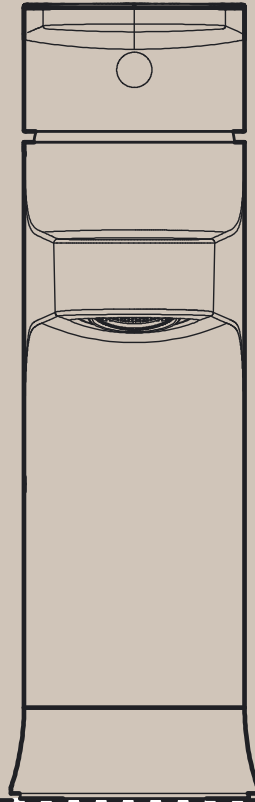

Easy Maintenance

Coin-turn Aerator for easy cleaning & No escutcheon prevents dirt accumulation at the base

Eco-friendly

Choice of low flow aerators for optimum water savings

WASH WITH EASE

Excellent Spout Height

With a gap of 88mm between the spout and the basin, the single lever faucet ensures adequate room when washing your hands

Thank you

[facebook/KOHLER.africa](https://www.facebook.com/KOHLER.africa)

[twitter/KohlerAfrica](https://twitter.com/KohlerAfrica)