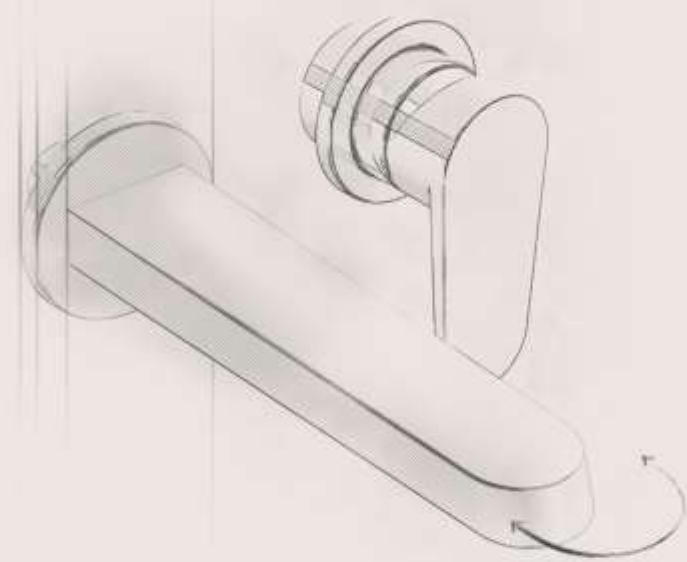

BEAM

Bathroom collection

by **KOHLER**

BEAM

INSPIRATION

Combining an aerodynamic profile with sleek contours, the Beam faucet collection is an eye-catching blend of function and fashion.

Versatile

The versatile, modern design of Beam faucets complements a variety of decors.

Superior Comfort

Superior dimensions provide easy and intuitive operation

Aerodynamic

A sublime geometry with functional interpretation

“The sleek look and aerodynamic ambition finds its final functional interpretation”

Curves on the straight lines of life

Sophisticated European styling in your bathroom at an approachable price.

Curves on the straight lines of life

BEAM FAUCETS

KEY FEATURES

Ergonomic Design

Designed for a comfortable wash experience

With a gap of 88mm between the spout and the basin, the single lever faucet ensures adequate room when washing your hands

Thank you

[facebook/KOHLER.africa](https://www.facebook.com/KOHLER.africa)

[twitter/KohlerAfrica](https://twitter.com/KohlerAfrica)