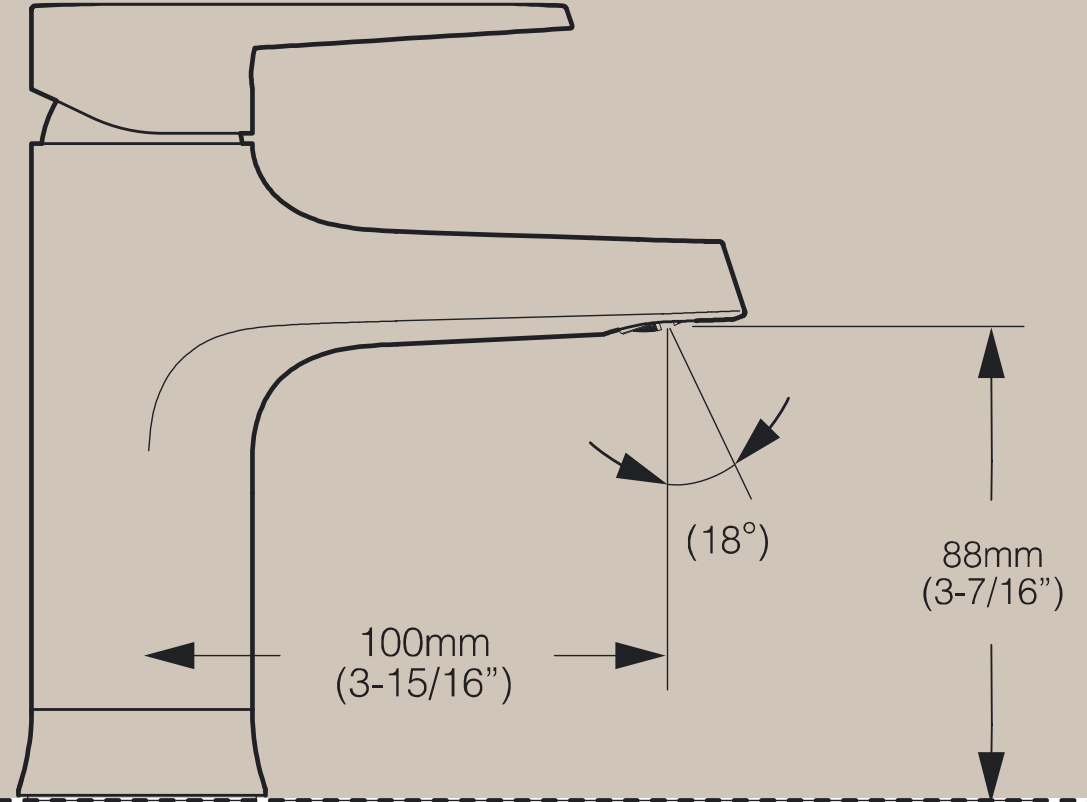

Easy Maintenance

Coin-turn Aerator for easy cleaning & No escutcheon prevents dirt accumulation at the base

Eco-friendly

Choice of low flow aerators for optimum water savings

WASH WITH EASE

Excellent Spout Height

With a gap of 88mm between the spout and the basin, the single lever faucet ensures adequate room when washing your hands

Thank you

[facebook/KOHLER.africa](https://www.facebook.com/KOHLER.africa)

[twitter/KohlerAfrica](https://twitter.com/KohlerAfrica)