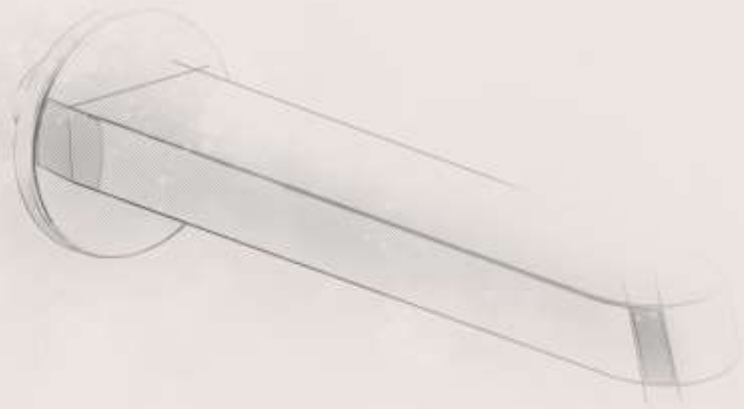

BEAM

Bathroom collection

by **KOHLER**

BEAM

INSPIRATION

Combining an aerodynamic profile with sleek contours, the Beam faucet collection is an eye-catching blend of function and fashion.

Versatile

The versatile, modern design of Beam faucets complements a variety of decors.

Superior Comfort

Superior dimensions provide easy and intuitive operation

Aerodynamic

A sublime geometry with functional interpretation

“The sleek look and aerodynamic ambition finds its final functional interpretation”

Curves on the straight lines of life

Sophisticated European styling in your bathroom at an approachable price.

Curves on the straight lines of life

BEAM FAUCETS

KEY FEATURES

Ergonomic Design

Designed for a comfortable wash experience

With a gap of 88mm between the spout and the basin, the single lever faucet ensures adequate room when washing your hands

Thank you

[facebook/KOHLER.africa](https://www.facebook.com/KOHLER.africa)

[twitter/KohlerAfrica](https://twitter.com/KohlerAfrica)