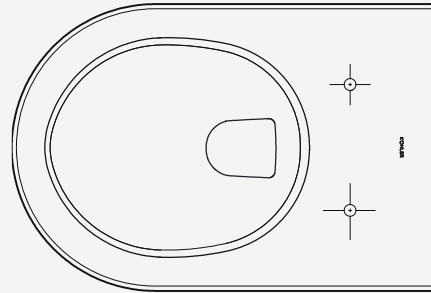

BEAM

Bathroom collection

by **KOHLER**

BEAM

INSPIRATION

Combining an aerodynamic profile with sleek contours, the Beam faucet collection is an eye-catching blend of function and fashion.

Versatile

The versatile, modern design of Beam faucets complements a variety of decors.

With a gap of 88mm between the spout and the basin, the single lever faucet ensures adequate room when washing your hands

Thank you

[facebook/KOHLER.africa](https://www.facebook.com/KOHLER.africa)

[twitter/KohlerAfrica](https://twitter.com/KohlerAfrica)