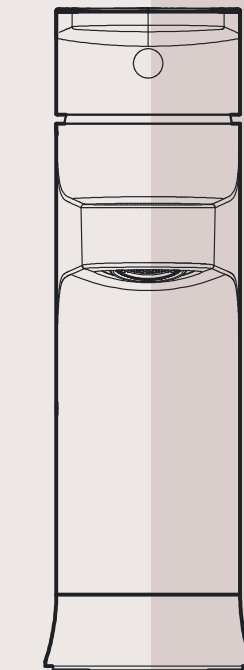

KEY FEATURES

Ergonomic Design

Designed for a comfortable wash experience

Life Bright

Resists corrosion & wear two times longer than the industry standards

Life-50™

Tested for 50 years of glorious use – double the industry standards

Leak proof

Joint free, single body brass construction for leak proof performance

Easy Maintenance

Coin-turn Aerator for easy cleaning & No escutcheon prevents dirt accumulation at the base

Eco-friendly

Choice of low flow aerators for optimum water savings