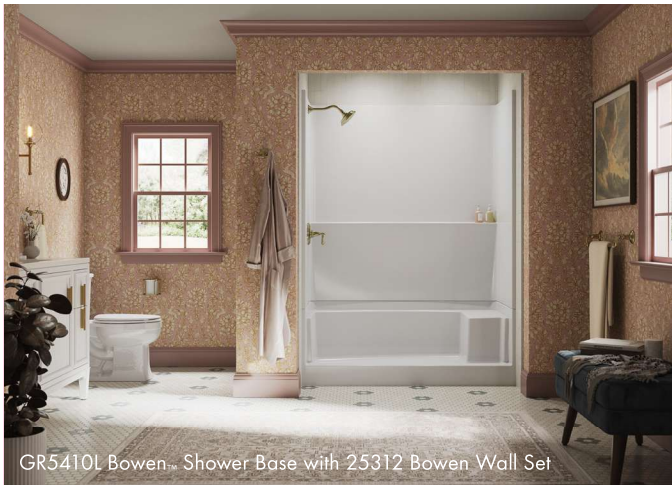

GELCOAT BASES

GR5410L Bowen™ Shower Base with 25312 Bowen Wall Set

GELCOAT BASES

HYTEC® gelcoat shower bases feature rugged but lightweight fibreglass construction, a smooth, low-maintenance gelcoat finish, and offer easy installation. The shower bases can be installed alone, or you can match them with our HYTEC wall panels. A perfect solution to your renovation project.

Contact your HYTEC sales agent for more information about wall panels.

SQUARE

GR363 35 $\frac{3}{4}$ " x 37 $\frac{1}{2}$ " x 21 $\frac{3}{8}$ " with 5 $\frac{1}{2}$ " threshold

RECTANGULAR

GR483L/R 47 $\frac{7}{8}$ " x 37 $\frac{1}{2}$ " x 21 $\frac{3}{8}$ " with 5 $\frac{1}{2}$ " threshold

GR603L/R 59 $\frac{7}{8}$ " x 31 $\frac{3}{8}$ " x 21 $\frac{3}{8}$ " with 5 $\frac{1}{2}$ " threshold

BOWEN RECTANGULAR

GR5410L/R 59 $\frac{5}{8}$ " x 31 $\frac{1}{4}$ " x 21 $\frac{7}{8}$ " with 5 $\frac{5}{8}$ " threshold

GR21340L/R 59 $\frac{5}{8}$ " x 34" x 21 $\frac{7}{8}$ " with 5 $\frac{5}{8}$ " threshold

NEO-ANGLE

GR36N 37 $\frac{1}{4}$ " x 37 $\frac{1}{4}$ " x 21 $\frac{3}{8}$ " with 5 $\frac{1}{2}$ " threshold

STANDARD COLOURS

WHITE
(0)

BISCUIT
(96)

ALMOND
(47)

FULL-LINE COLOURS

DUNE
(NY)

ICE GREY
(95)

SANDBAR
(G9)

CASHMERE
(K4)

HIGH-FASHION COLOURS

THUNDER
GREY (58)

BLACK BLACK
(7)