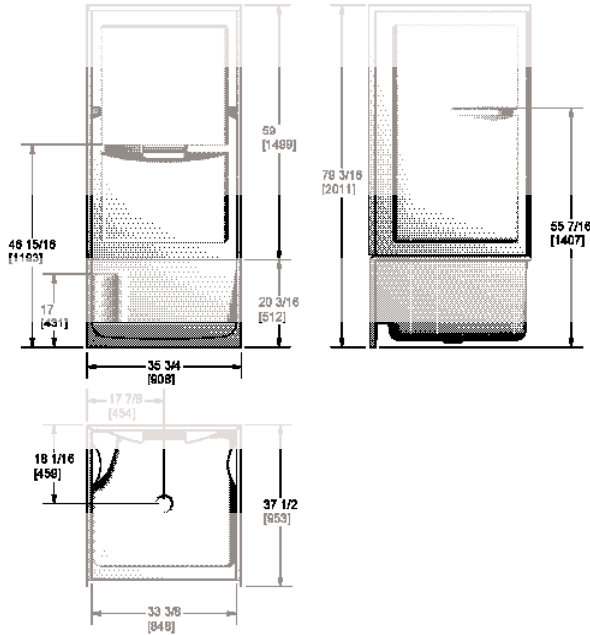

3660NL/R, 3662 System Connects and GR483L/R receptor