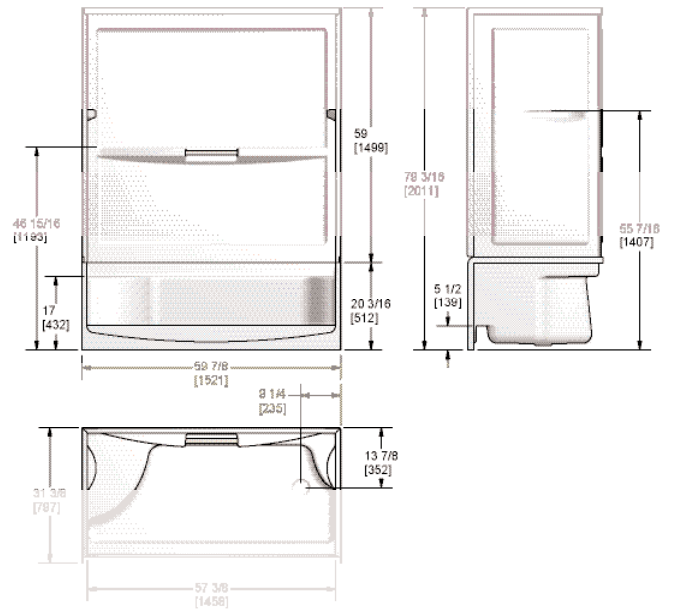

3063L/R System Connects and GR603L/R receptor