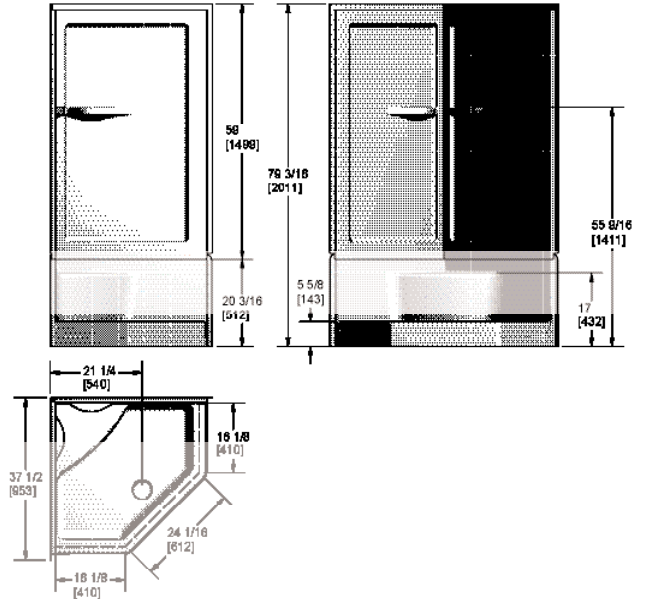

For more Hytec™ product or warranty information, call 1-800-871-8311 or visit Hytec.net