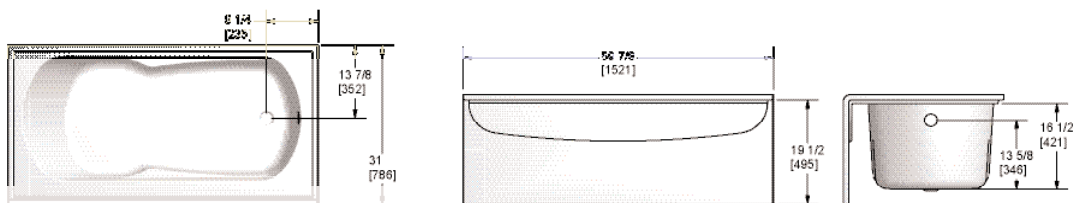

For more Hytec™ product or warranty information, call 1-800-871-8311 or visit Hytec.net