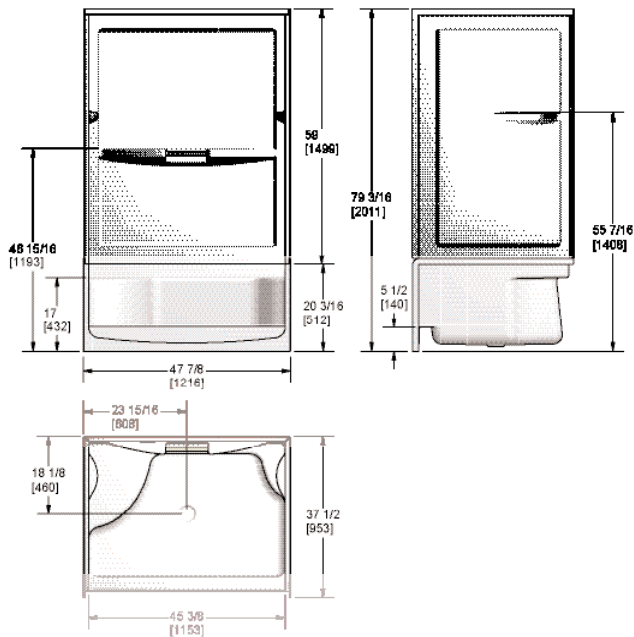

3060/61 Hystar™ skirted bath