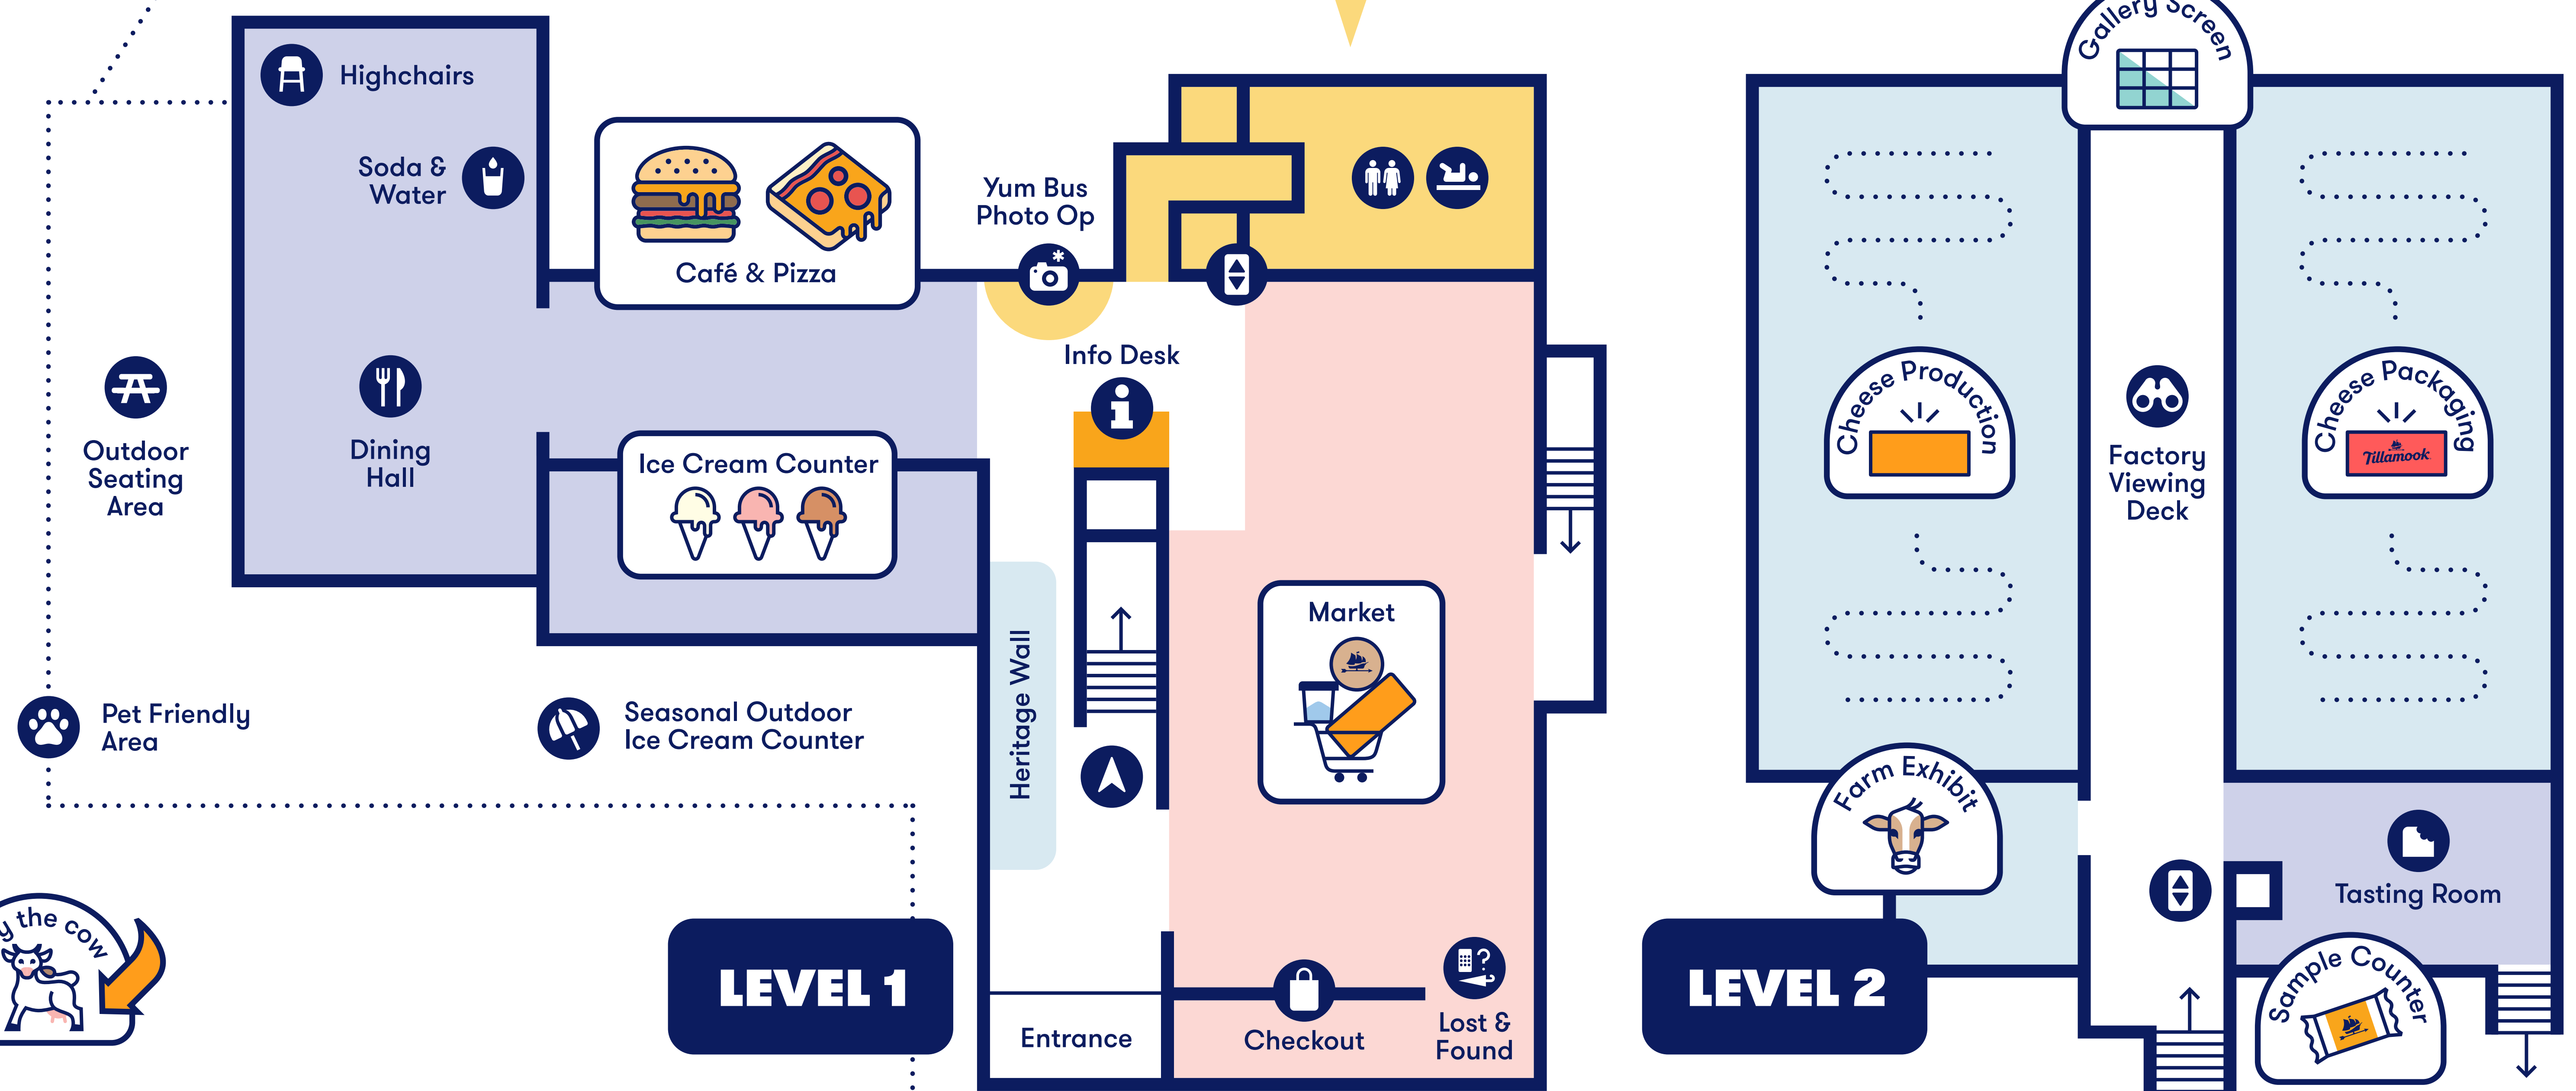

Tillamook[®]

CREAMERY

SEE & DO

Factory Viewing Deck
 Cheese Production
 Cheese Packaging
 Farm Exhibit
 Tasting Room
 Morning Star Ship
 Yum Bus Photo Op
 Hidden Tilly Cows
 Heritage Wall

TASTE

Dining Hall
 Ice Cream Counter
 Outside Seating Area
 Seasonal Outdoor
 Ice Cream
 Sample Counter

SHOP

Market

FIND TILLY

Find six hidden Tilly the cow dioramas throughout the Tillamook Creamery.

WELCOME & INFO

Info Desk
 Family/All Gender Restroom
 Baby Changing Stations
 Water Station
 Accessibility Assistance
(First Aid, AED, Sensory kits, wheelchair)
 Elevator