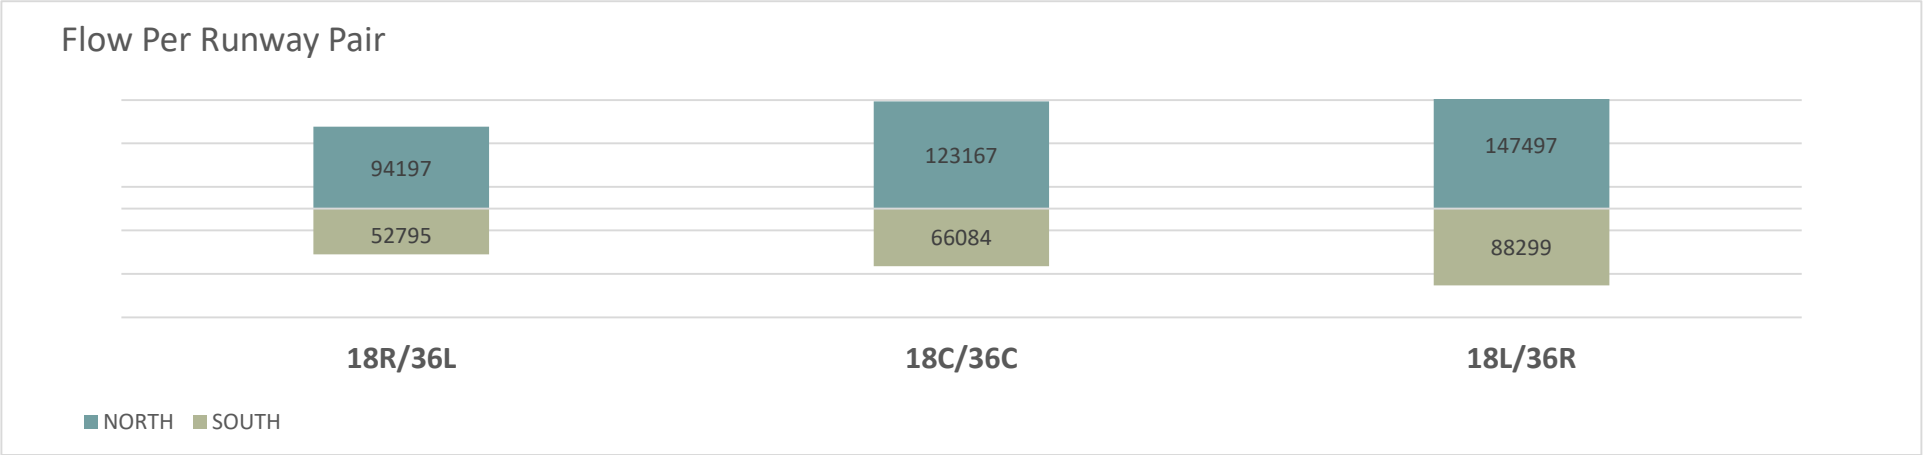

Airport Flow Report – Calendar Year 2019

North Flow Runway Utilization

South Flow Runway Utilization

North/South Flow

Airport Flow Report – Calendar Year 2019

Above: Operations by Runway Surface including both arrivals and departures