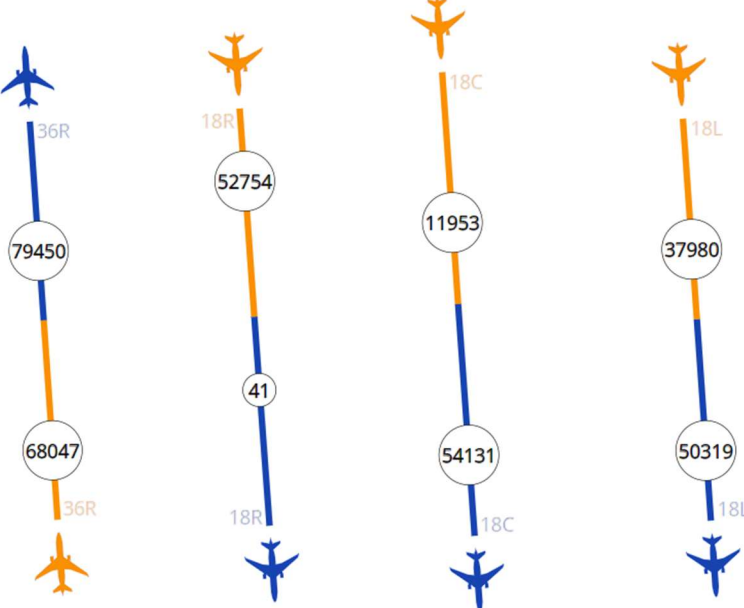

Airport Flow Report – Calendar Year 2019

North Flow Runway Utilization

South Flow Runway Utilization

North/South Flow

Airport Flow Report – Calendar Year 2019

Above: Operations by Runway Surface including both arrivals and departures