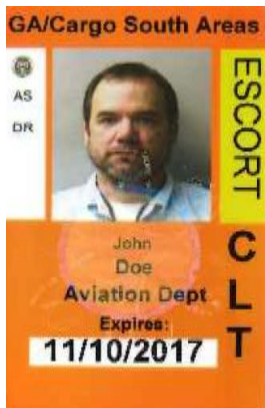

Badge Types and Colors

CLT Sterile Areas RED Access to Sterile Areas and Basement Areas.

CLT Secured/Cargo Areas GREEN Access to areas both north & south of runway 5/23.

CLT GA/Cargo South Areas ORANGE Access to General & Corporate Aviation and areas south of runway 5/23.

CLT All Areas BLUE Access to All Areas of the Airport.

CLT Public Areas GRAY Access to Public Areas Only

CLT No Access Areas WHITE Access to Public Areas Only