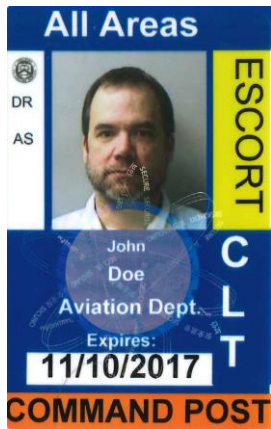

Badge Types and Colors

CLT Sterile Areas RED Access to Sterile Areas and Basement Areas.

CLT Secured/Cargo Areas GREEN Access to areas both north & south of runway 5/23.

CLT GA/Cargo South Areas ORANGE Access to General & Corporate Aviation and areas south of runway 5/23.

CLT All Areas BLUE Access to All Areas of the Airport.

CLT Public Areas GRAY Access to Public Areas Only

CLT No Access Areas WHITE Access to Public Areas Only