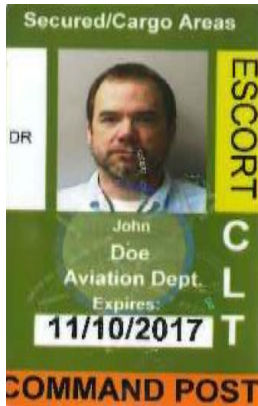

Badge Types and Colors

CLT Sterile Areas RED Access to Sterile Areas and Basement Areas.

CLT Secured/Cargo Areas GREEN Access to areas both north & south of runway 5/23.

CLT GA/Cargo South Areas ORANGE Access to General & Corporate Aviation and areas south of runway 5/23.

CLT All Areas BLUE Access to All Areas of the Airport.

CLT Public Areas GRAY Access to Public Areas Only

CLT No Access Areas WHITE Access to Public Areas Only