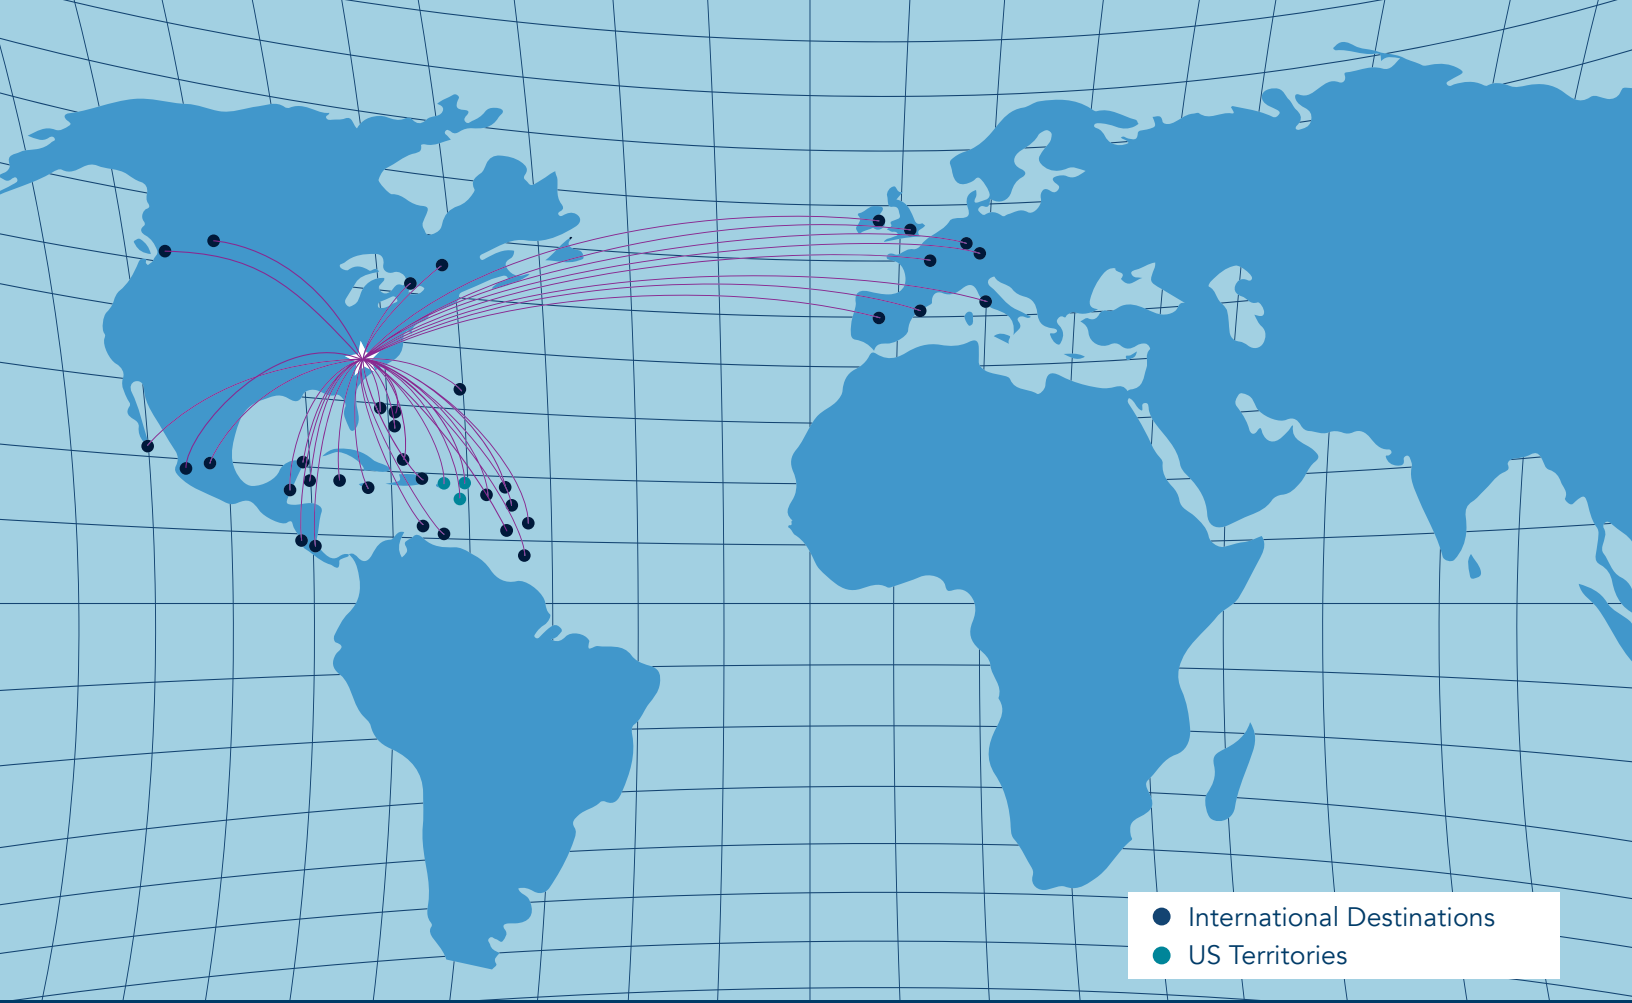

205,770
TONS OF CARGO

2024
ACI RANKINGS*

6th IN ARRIVALS & *
DEPARTURES

7th IN TOTAL **
PASSENGERS

* Worldwide ACI rankings

** Nationwide ACI rankings

\$40B **\$**
ANNUAL ECONOMIC IMPACT

5% **\$**
OF STATE GROSS PRODUCT

\$2.1B **\$**
STATE & LOCAL TAXES

Source: NC Department of Transportation Division of Aviation

AIRLINES

188 **NONSTOP DESTINATIONS**

42 **INTERNATIONAL DESTINATIONS**

3 **US TERRITORIES**

7 **DOMESTIC AIRLINES**

3 **FOREIGN FLAG AIRLINES**

@CLTAirport

● International Destinations
 ● US Territories

— CLT INTERNATIONAL DESTINATIONS —

INTERNATIONAL

Nonstop service to the world.

- | | | |
|---|--|--|
| <ul style="list-style-type: none"> • Antigua and Barbuda* • Aruba, Dutch Caribbean • Belize City, Belize • Bermuda* • Bridgetown, Barbados • Calgary, Alberta, Canada* • Cancún, Mexico • Cozumel, Mexico* • Curaçao, Dutch Caribbean • Dublin, Ireland* • Eleuthera, Bahamas • Frankfurt, Germany • Freeport, Bahamas • George Town, Grand Cayman Island • George Town, Bahamas* • Governor's Harbor, Bahamas • Guadalajara, Mexico | <ul style="list-style-type: none"> • Liberia, Costa Rica* • London, England • Los Cabos, Mexico • Madrid, Spain • Marsh Harbour, Bahamas • Mexico City, Mexico • Montego Bay, Jamaica • Montreal, Canada • Munich, Germany • Nassau, Bahamas • Paris, France • Providenciales, Turks & Caicos • Puerto Plata, Dominican Republic • Punta Cana, Dominican Republic • Quebec, Canada* • Rome, Italy • San José, Costa Rica • St. George, Grenada | <ul style="list-style-type: none"> • St. Kitts and Nevis* • St. Lucia • St. Maarten, Dutch Caribbean • St. Vincent and the Grenadines • Toronto, Canada • Vancouver, British Columbia, Canada* |
|---|--|--|

U.S. TERRITORIES

- San Juan, Puerto Rico
- St. Croix, U.S. Virgin Islands
- St. Thomas, U.S. Virgin Islands

* Seasonal service