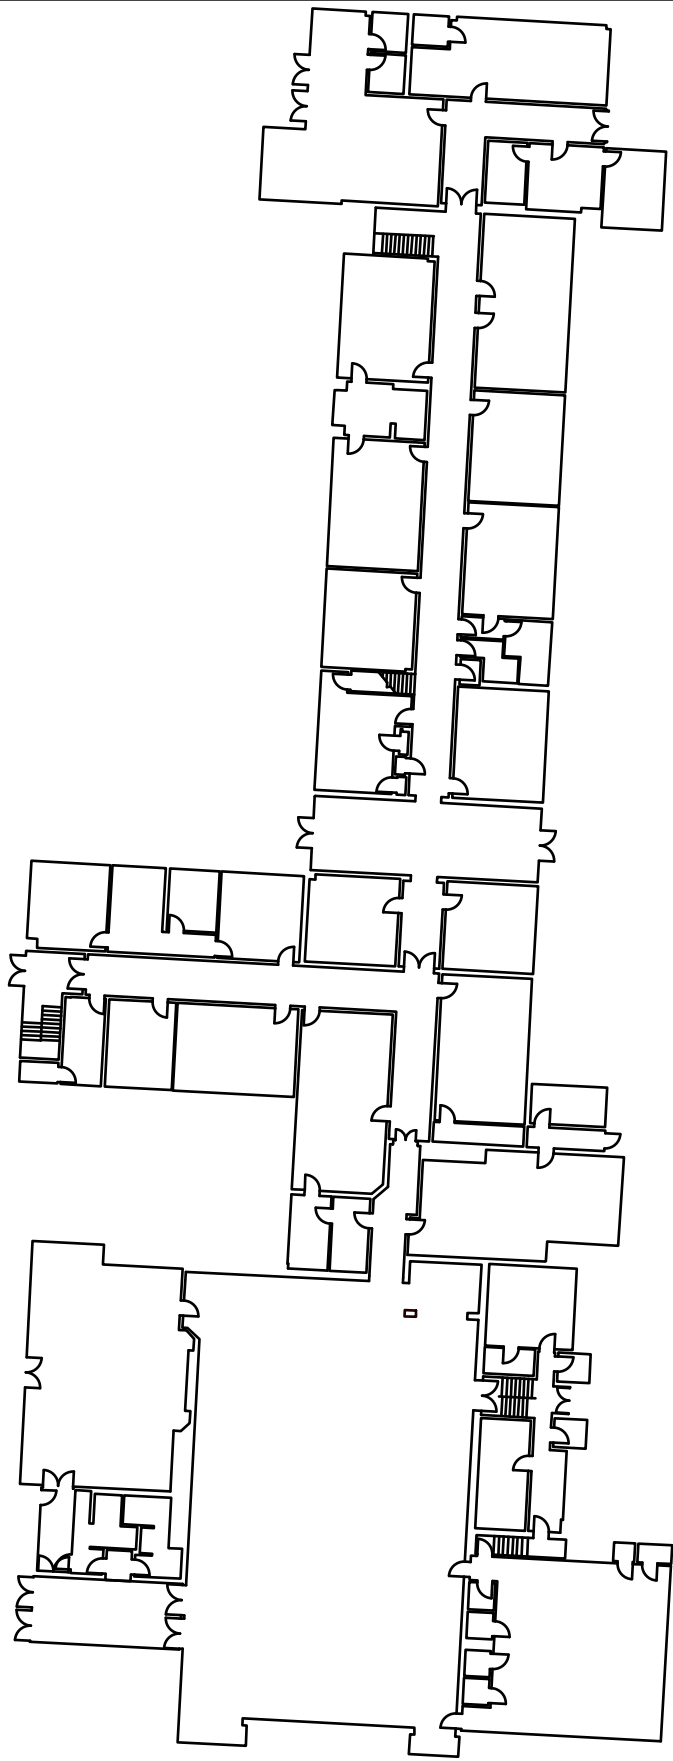

Steele Creek Church Basement Level

Created by: Zach Yarbrough

Map Date: 02/23/2021

Modified Date: 02/23/2021

Steele Creek Church Main Level

Created by: Zach Yarbrough

Map Date: 02/23/2021

Modified Date: 02/23/2021

Steele Creek Church Second Level

Created by: Zach Yarbrough

Map Date: 02/23/2021

Modified Date: 02/23/2021