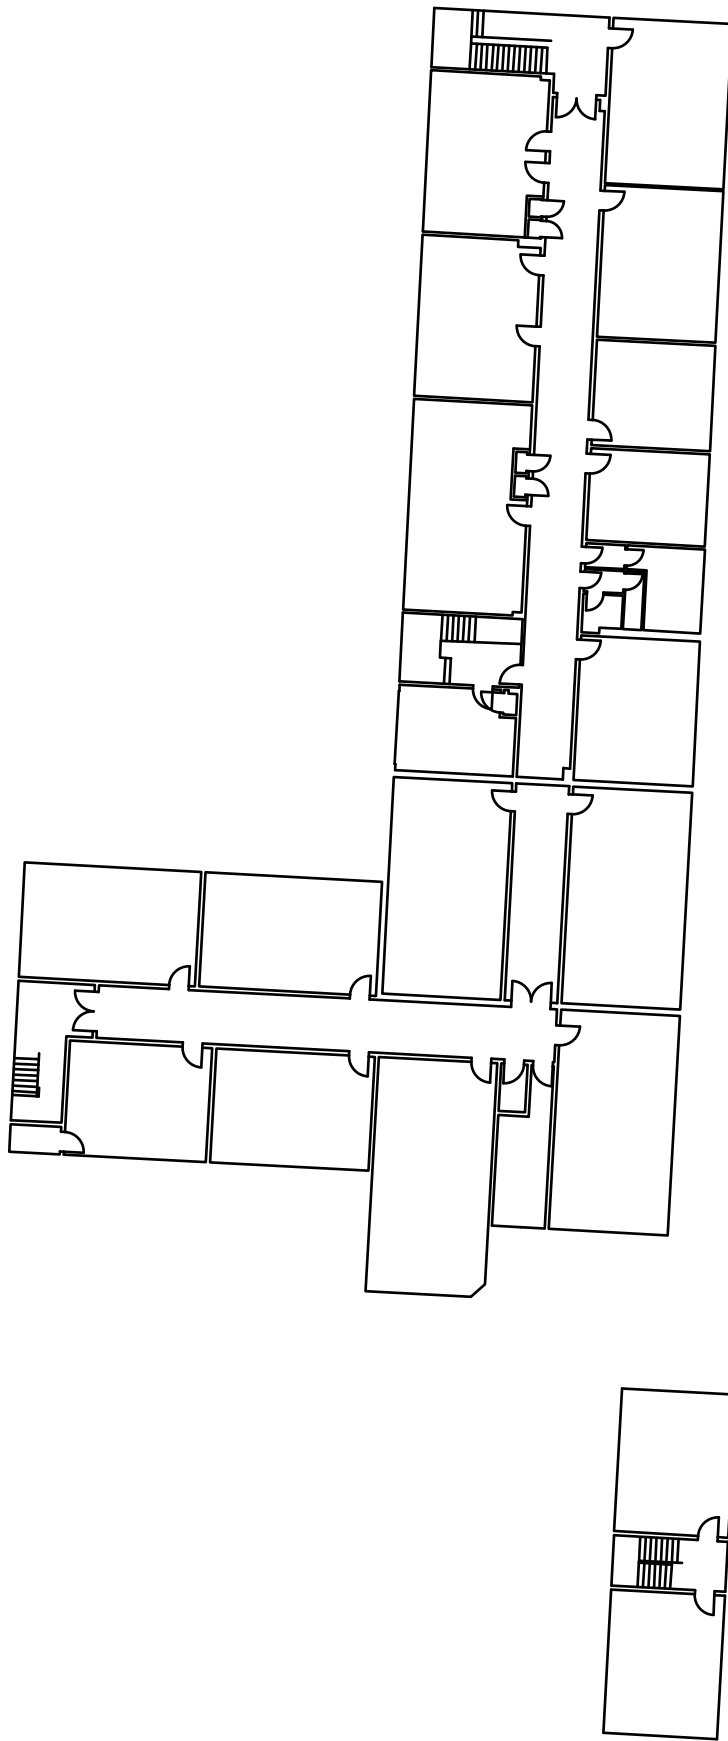

Steele Creek Church Basement Level

Created by: Zach Yarbrough

Map Date: 02/23/2021

Modified Date: 02/23/2021

Steele Creek Church Main Level

Created by: Zach Yarbrough

Map Date: 02/23/2021

Modified Date: 02/23/2021

Steele Creek Church Second Level

Created by: Zach Yarbrough

Map Date: 02/23/2021

Modified Date: 02/23/2021