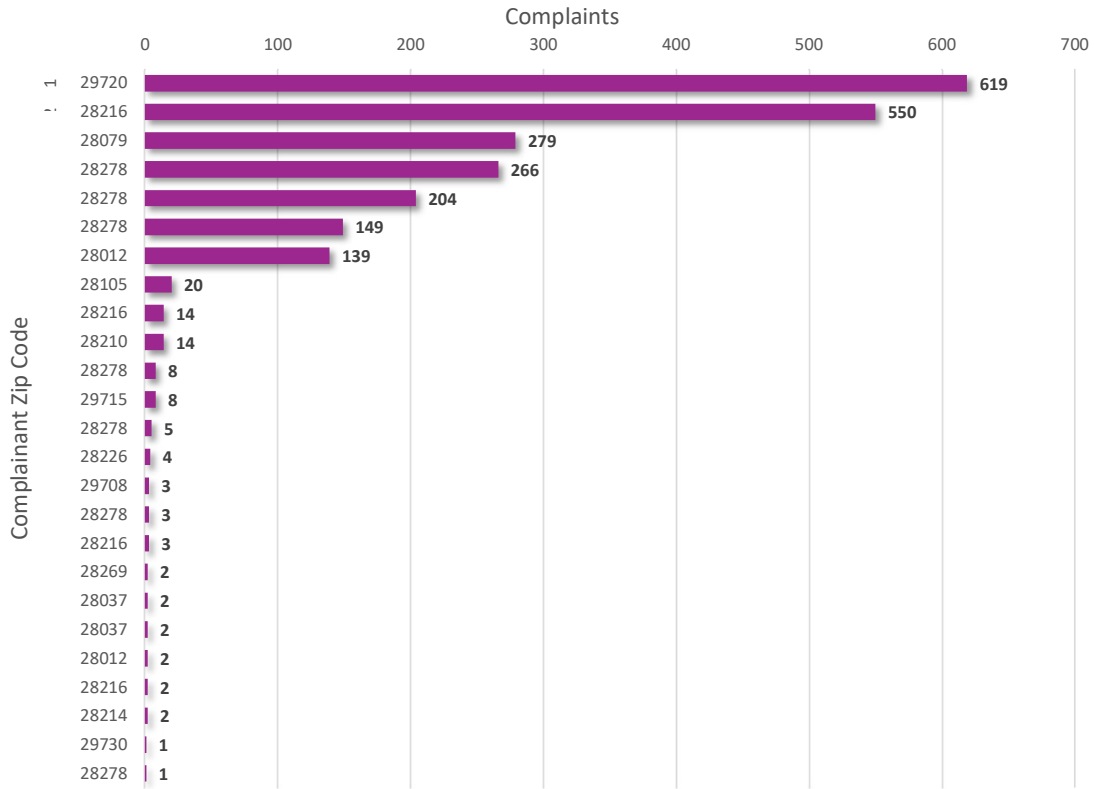

Complainant Ranking (Top 25)

	RESIDENT FROM	ZIP CODE	COMPLAINTS	PERCENT OF MONTH
1	Lancaster	29720	619	25.7%
2	Charlotte	28216	550	22.8%
3	Indian Trail	28079	279	11.6%
4	Charlotte	28278	266	11.0%
5	Charlotte	28278	204	8.5%
6	Charlotte	28278	149	6.2%
7	Belmont	28012	139	5.8%
8	Matthews	28105	20	0.8%
9	Charlotte	28216	14	0.6%
10	Charlotte	28210	14	0.6%
11	Charlotte	28278	8	0.3%
12	Fort Mill	29715	8	0.3%
13	Charlotte	28278	5	0.2%
14	Charlotte	28226	4	0.2%
15	Tega Cay	29708	3	0.1%
16	Charlotte	28278	3	0.1%
17	Charlotte	28216	3	0.1%
18	Charlotte	28269	2	0.1%
19	Denver	28037	2	0.1%
20	Denver	28037	2	0.1%
21	Belmont	28012	2	0.1%
22	Charlotte	28216	2	0.1%
23	Charlotte	28214	2	0.1%
24	Rock Hill	29730	1	0.0%
25	Charlotte	28278	1	0.0%
Top 25 Totals			2,302	95.5%