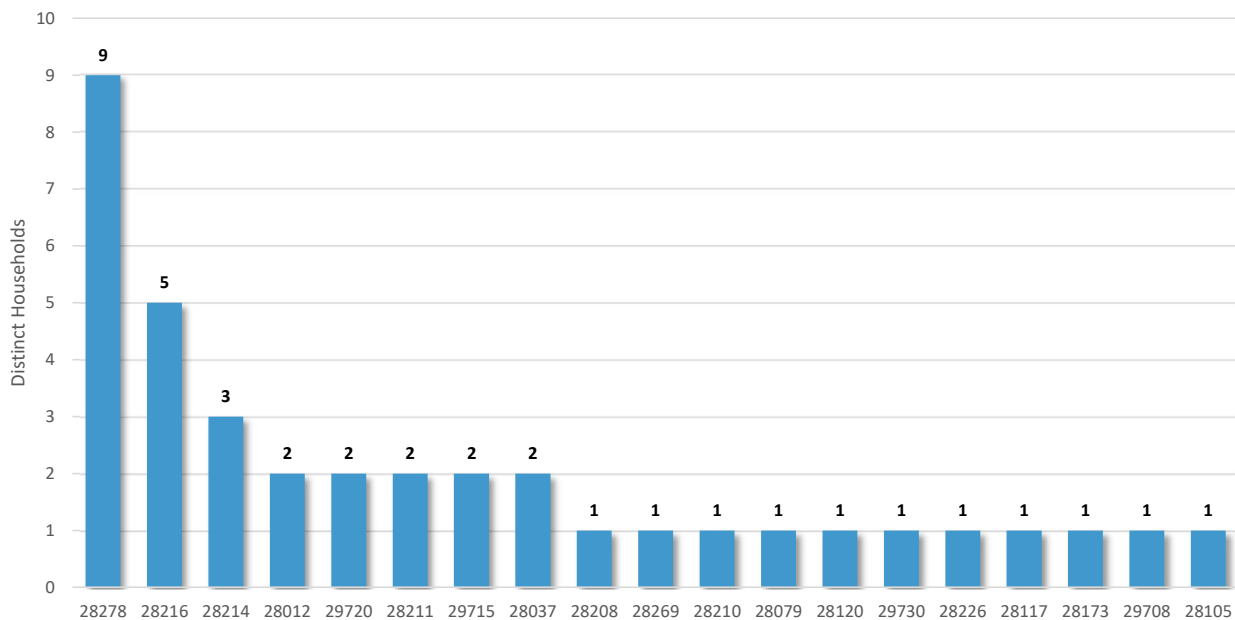

Monthly Complaint Report

CHARLOTTE DOUGLAS INTERNATIONAL NOISE DIVISION *November 2024*

Monthly Totals & Trends

38

Households

2,410

Complaints

Distinct Households, Ranking by Zip Code

The top 25 reporting households generated 2,302 complaints or 95.5% of the monthly total.

Complaints were geographically concentrated in zip codes: 28278 (638), 29720 (620), 28216 (570) and 28079 (279). See Page 3 for a complete list of complaints and the associated number of reporting households.