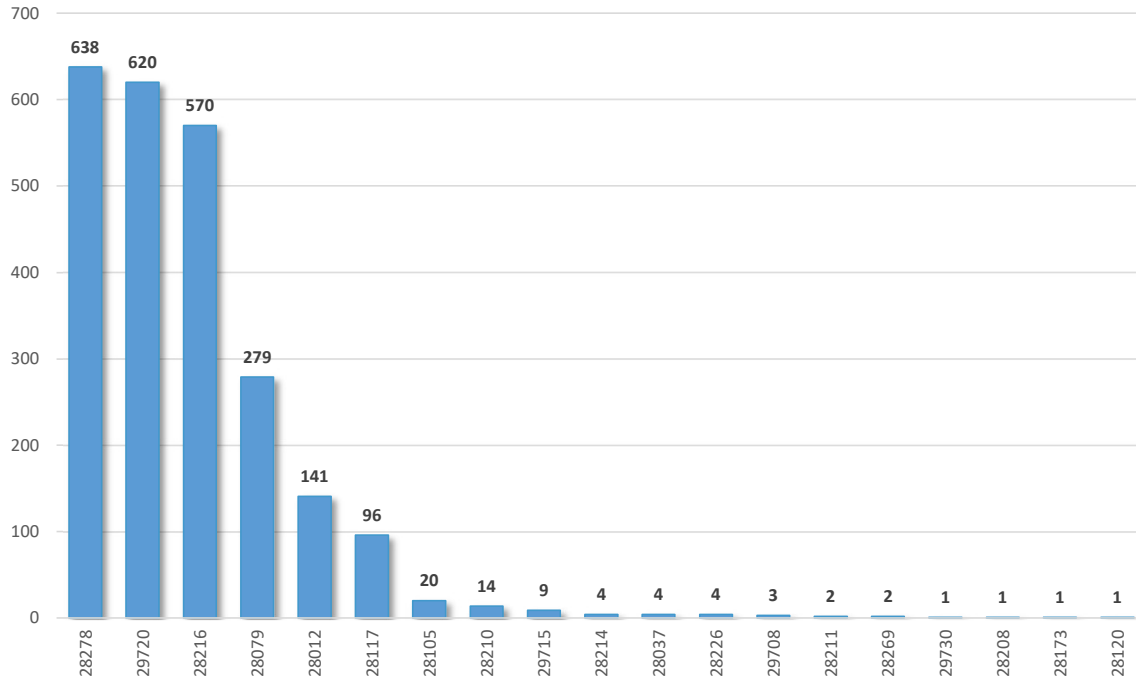

Complaints This Month

Area Ranking by Zip Code (All)

ZIP CODE	CITY	COMPLAINTS	HOUSEHOLDS
28278	Charlotte	638	9
29720	Lancaster	620	2
28216	Charlotte	570	5
28079	Indian Trail	279	1
28012	Belmont	141	2
28117	Mooresville	96	1
28105	Matthews	20	1
28210	Charlotte	14	1
29715	Fort Mill	9	2
28214	Charlotte	4	3
28037	Denver	4	2
28226	Charlotte	4	1
29708	Tega Cay	3	1
28211	Charlotte	2	2
28269	Charlotte	2	1
29730	Rock Hill	1	1
28208	Charlotte	1	1
28173	Waxhaw	1	1
28120	Mount Holly	1	1
Totals		2,410	38