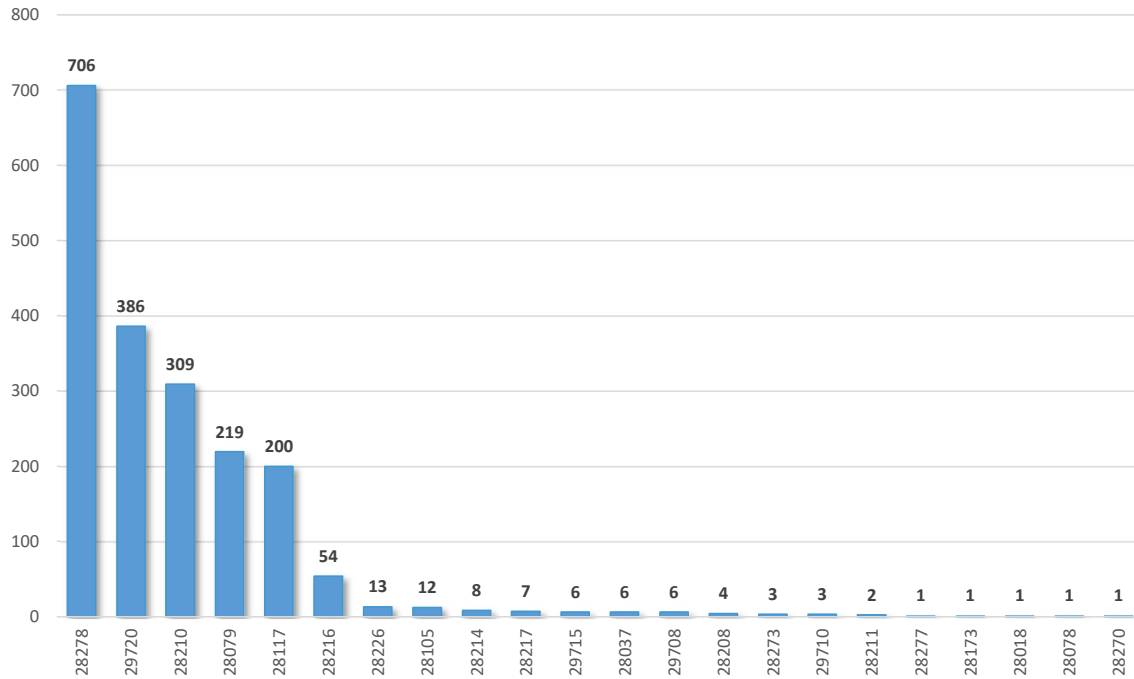

Complaints This Month

Area Ranking by Zip Code (All)

ZIP CODE	CITY	COMPLAINTS	HOUSEHOLDS
28278	Charlotte	706	9
29720	Lancaster	386	1
28210	Charlotte	309	4
28079	Indian Trail	219	1
28117	Mooresville	200	1
28216	Charlotte	54	12
28226	Charlotte	13	2
28105	Matthews	12	1
28214	Charlotte	8	5
28217	Charlotte	7	1
29715	Fort Mill	6	2
28037	Denver	6	3
29708	Tega Cay	6	1
28208	Charlotte	4	2
28273	Charlotte	3	2
29710	Clover	3	1
28211	Charlotte	2	1
28277	Charlotte	1	1
28173	Waxhaw	1	1
28018	Bostic	1	1
28078	Huntersville	1	1
28270	Charlotte	1	1
Totals		1,949	54