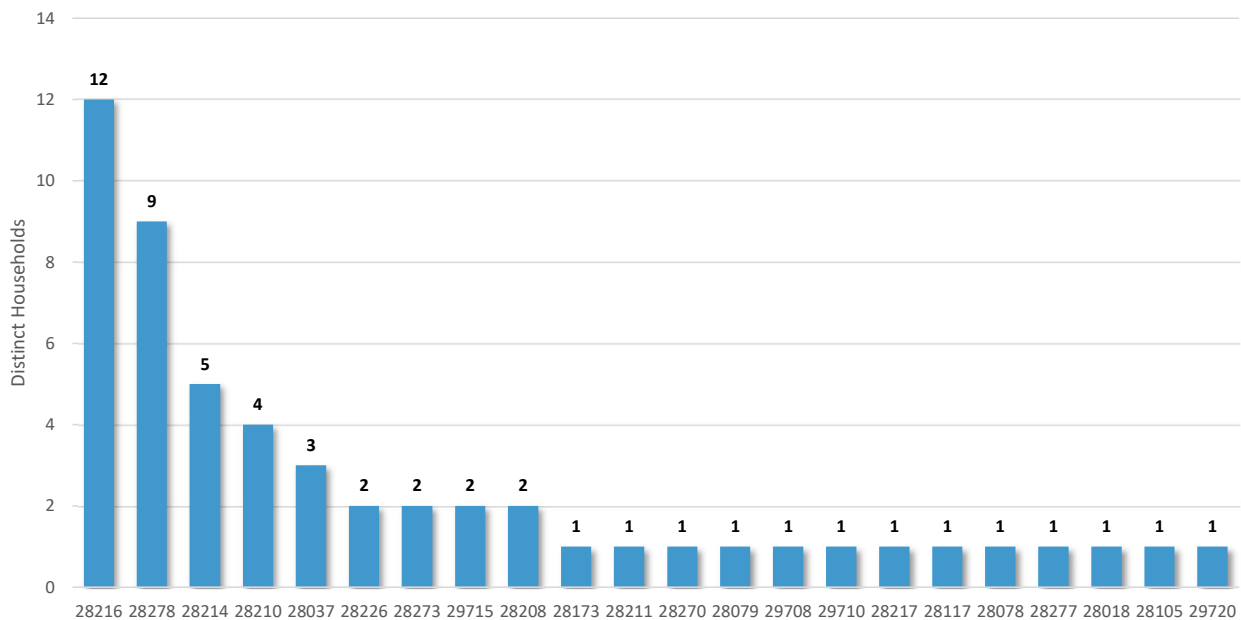

**Monthly Totals & Trends**

**54**

Households

**1,949**

Complaints

Distinct Households, Ranking by Zip Code

Charlotte Douglas International Airport's April aircraft noise complaints from area residents totaled 1,949 and were generated by 54 distinct households. This represents a -1.7% change in complaints and a 38.5% change in households from the previous month.

The top 25 reporting households generated 1,716 complaints or 88.0% of the monthly total.

Complaints were geographically concentrated in zip codes: 28278 (706), 29720 (386), 28210 (309) and 28079 (219). See Page 3 for a complete list of complaints and the associated number of reporting households.