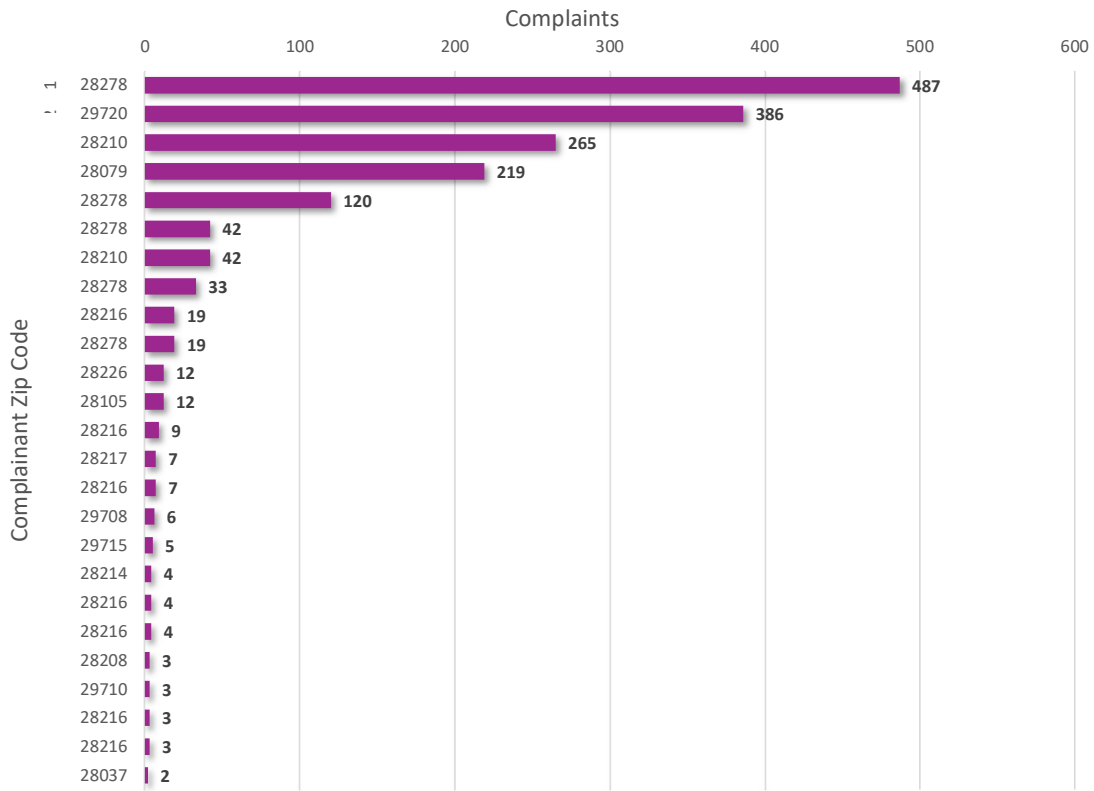

Complainant Ranking (Top 25)

	RESIDENT FROM	ZIP CODE	COMPLAINTS	PERCENT OF MONTH
1	Charlotte	28278	487	25.0%
2	Lancaster	29720	386	19.8%
3	Charlotte	28210	265	13.6%
4	Indian Trail	28079	219	11.2%
5	Charlotte	28278	120	6.2%
6	Charlotte	28278	42	2.2%
7	Charlotte	28210	42	2.2%
8	Charlotte	28278	33	1.7%
9	Charlotte	28216	19	1.0%
10	Charlotte	28278	19	1.0%
11	Charlotte	28226	12	0.6%
12	Matthews	28105	12	0.6%
13	Charlotte	28216	9	0.5%
14	Charlotte	28217	7	0.4%
15	Charlotte	28216	7	0.4%
16	Tega Cay	29708	6	0.3%
17	Fort Mill	29715	5	0.3%
18	Charlotte	28214	4	0.2%
19	Charlotte	28216	4	0.2%
20	Charlotte	28216	4	0.2%
21	Charlotte	28208	3	0.2%
22	Clover	29710	3	0.2%
23	Charlotte	28216	3	0.2%
24	Charlotte	28216	3	0.2%
25	Denver	28037	2	0.1%
Top 25 Totals			1,716	88.0%