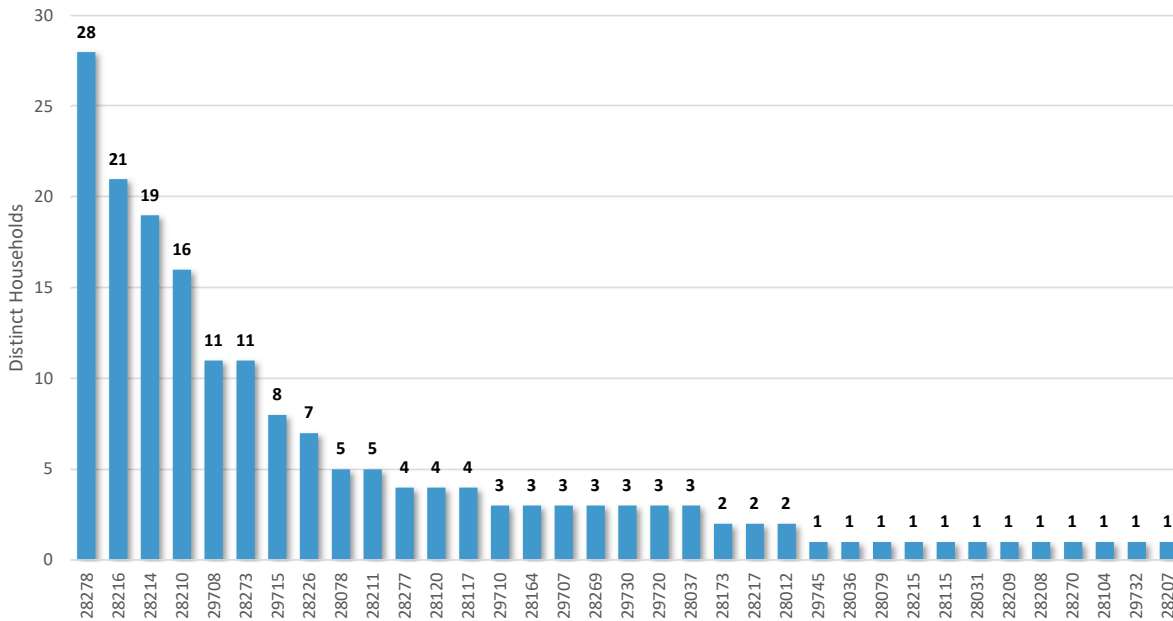

Annual Totals & Trends

**182**

Households

**97,703**

Complaints

Distinct Households, Ranking by Zip Code

Charlotte Douglas International Airport's 2022 aircraft noise complaints from area residents totaled 97,703 and were generated by 182 distinct households. This represents a 0.03% change in complaints and a -30.5% change in households from the previous year.

The top-25 reporting households generated 96,475 complaints or 98.7% of the yearly total.

Complaints were geographically concentrated in zip codes: 28278 (60,164), 28210 (23,074), 28216 (6,691) and 28079 (3,924). See Page 3 for a complete list of complaints and the associated number of reporting households.

# Complaint Map: 2022

Distinct Households - 182 / Complaints - 97,703

NOTES: [1] Noise complaints submitted from households without valid address information are not depicted on the map. [2] Household map marker size based on number of complaints submitted.