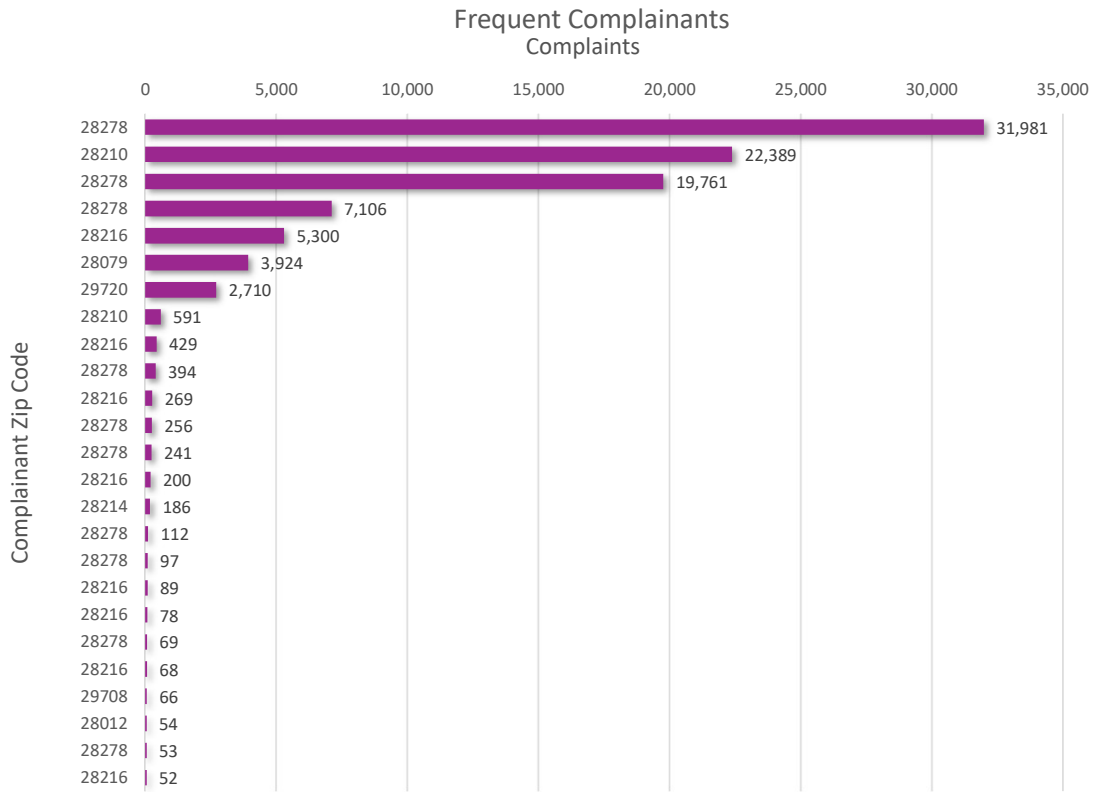

Complainant Ranking (Top-25)

	RESIDENT FROM	ZIP CODE	COMPLAINTS	PERCENT OF YEAR
1	Charlotte	28278	31,981	32.7%
2	Charlotte	28210	22,389	22.9%
3	Charlotte	28278	19,761	20.2%
4	Charlotte	28278	7,106	7.3%
5	Charlotte	28216	5,300	5.4%
6	Indian Trail	28079	3,924	4.0%
7	Lancaster	29720	2,710	2.8%
8	Charlotte	28210	591	0.6%
9	Charlotte	28216	429	0.4%
10	Charlotte	28278	394	0.4%
11	Charlotte	28216	269	0.3%
12	Charlotte	28278	256	0.3%
13	Charlotte	28278	241	0.2%
14	Charlotte	28216	200	0.2%
15	Charlotte	28214	186	0.2%
16	Charlotte	28278	112	0.1%
17	Charlotte	28278	97	0.1%
18	Charlotte	28216	89	0.1%
19	Charlotte	28216	78	0.1%
20	Charlotte	28278	69	0.1%
21	Charlotte	28216	68	0.1%
22	Tega Cay	29708	66	0.1%
23	Belmont	28012	54	0.1%
24	Charlotte	28278	53	0.1%
25	Charlotte	28216	52	0.1%
Top 25 Totals			96,475	98.7%