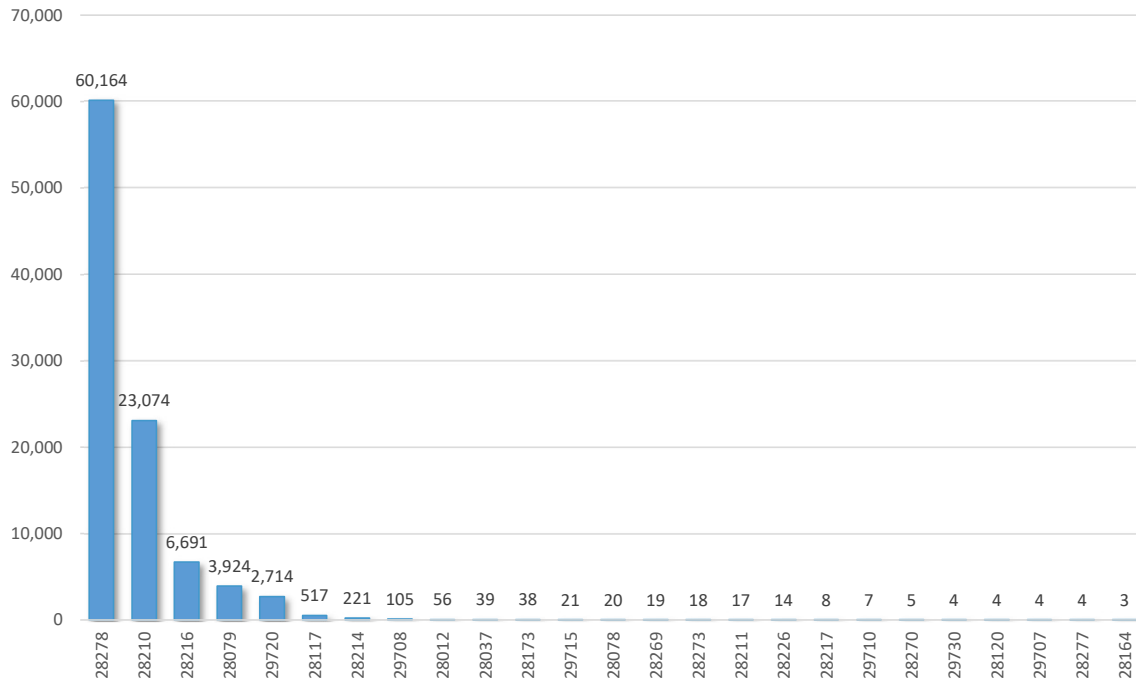

Complaints this Year

Area Ranking by Zip Code (All)

ZIP CODE	CITY	COMPLAINTS	HOUSEHOLDS
28278	Charlotte	60,164	28
28210	Charlotte	23,074	16
28216	Charlotte	6,691	21
28079	Indian Trail	3,924	1
29720	Lancaster	2,714	3
28117	Mooresville	517	4
28214	Charlotte	221	19
29708	Tega Cay	105	11
28012	Belmont	56	2
28037	Denver	39	3
28173	Waxhaw	38	2
29715	Fort Mill	21	8
28078	Huntersville	20	5
28269	Charlotte	19	3
28273	Charlotte	18	11
28211	Charlotte	17	5
28226	Charlotte	14	7
28217	Charlotte	8	2
29710	Clover	7	3
28270	Charlotte	5	1
29730	Rock Hill	4	4
28120	Mount Holly	4	3
28277	Charlotte	4	4
28164	Stanley	3	2
29707	Fort Mill	1	1
Remaining Zip Codes		15	13
Totals		97,703	182