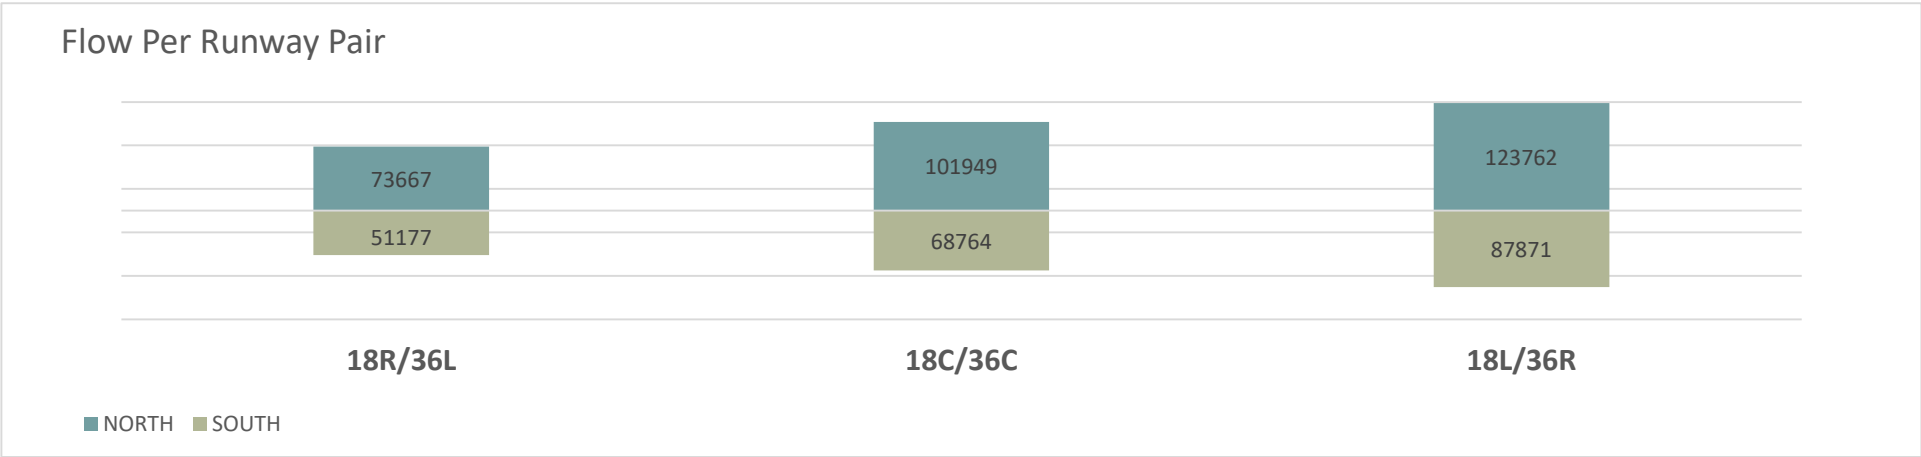

Airport Flow Report – Calendar Year 2021

North Flow Runway Utilization

South Flow Runway Utilization

North/South Flow

Airport Flow Report – Calendar Year 2021

Above: Operations by Runway Surface including both arrivals and departures