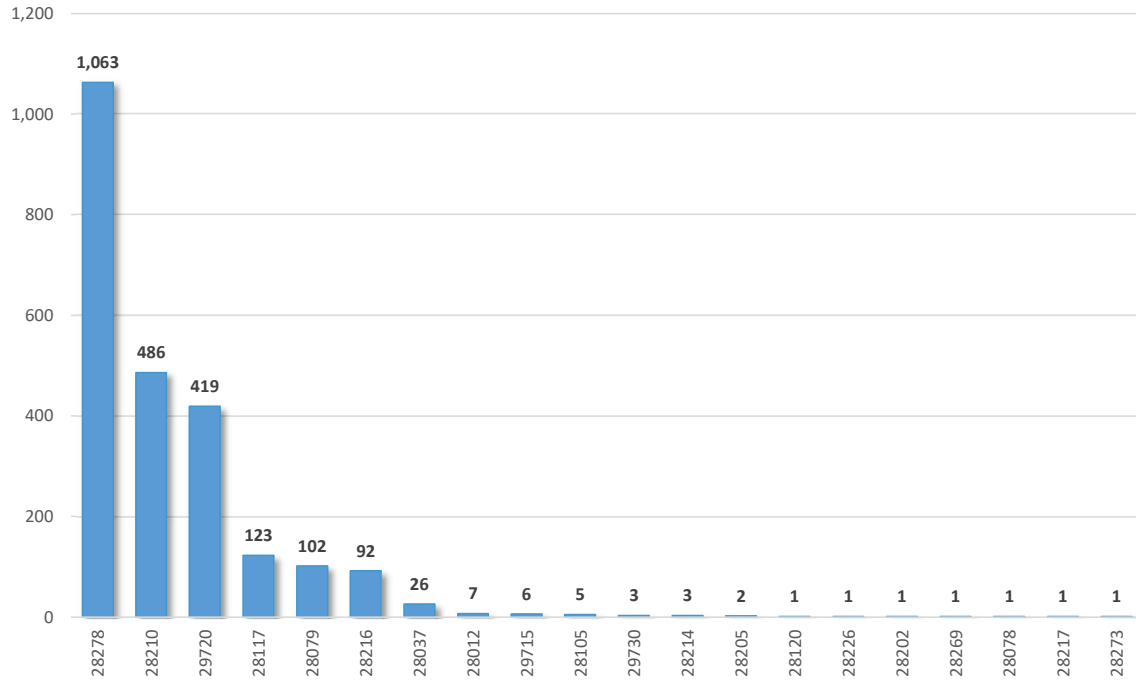

Complaints This Month

Area Ranking by Zip Code (All)

ZIP CODE	CITY	COMPLAINTS	HOUSEHOLDS
28278	Charlotte	1,063	13
28210	Charlotte	486	2
29720	Lancaster	419	2
28117	Mooresville	123	2
28079	Indian Trail	102	1
28216	Charlotte	92	7
28037	Denver	26	1
28012	Belmont	7	2
29715	Fort Mill	6	2
28105	Matthews	5	1
29730	Rock Hill	3	2
28214	Charlotte	3	2
28205	Charlotte	2	1
28120	Mount Holly	1	1
28226	Charlotte	1	1
28202	Charlotte	1	1
28269	Mooresville	1	1
28078	Huntersville	1	1
28217	Charlotte	1	1
28273	Charlotte	1	1
Totals		2,344	45