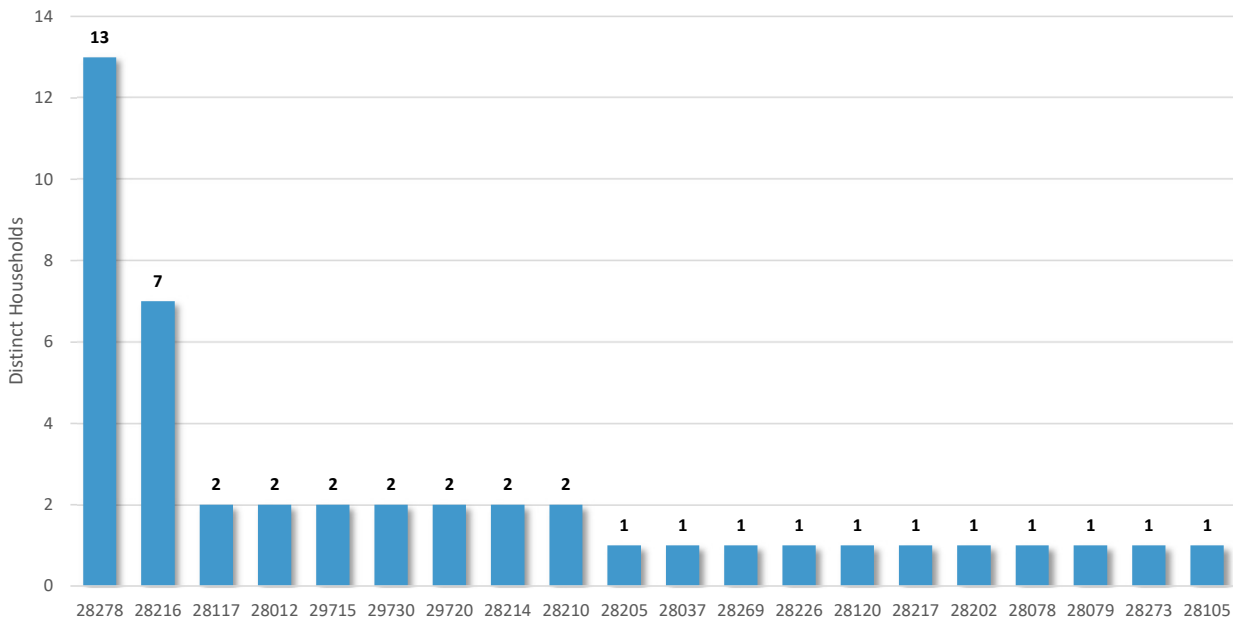

Monthly Totals & Trends

45

Households

2,344

Complaints

Distinct Households, Ranking by Zip Code

Charlotte Douglas International Airport's July aircraft noise complaints from area residents totaled 2,344 and were generated by 45 distinct households. This represents a -8.2% change in complaints and a 9.8% change in households from the previous month.

The top 25 reporting households generated 2,203 complaints or 94.0% of the monthly total.

Complaints were geographically concentrated in zip codes: 28278 (1,063), 28210 (486), 29720 (419) and 28117 (123). See Page 3 for a complete list of complaints and the associated number of reporting households.