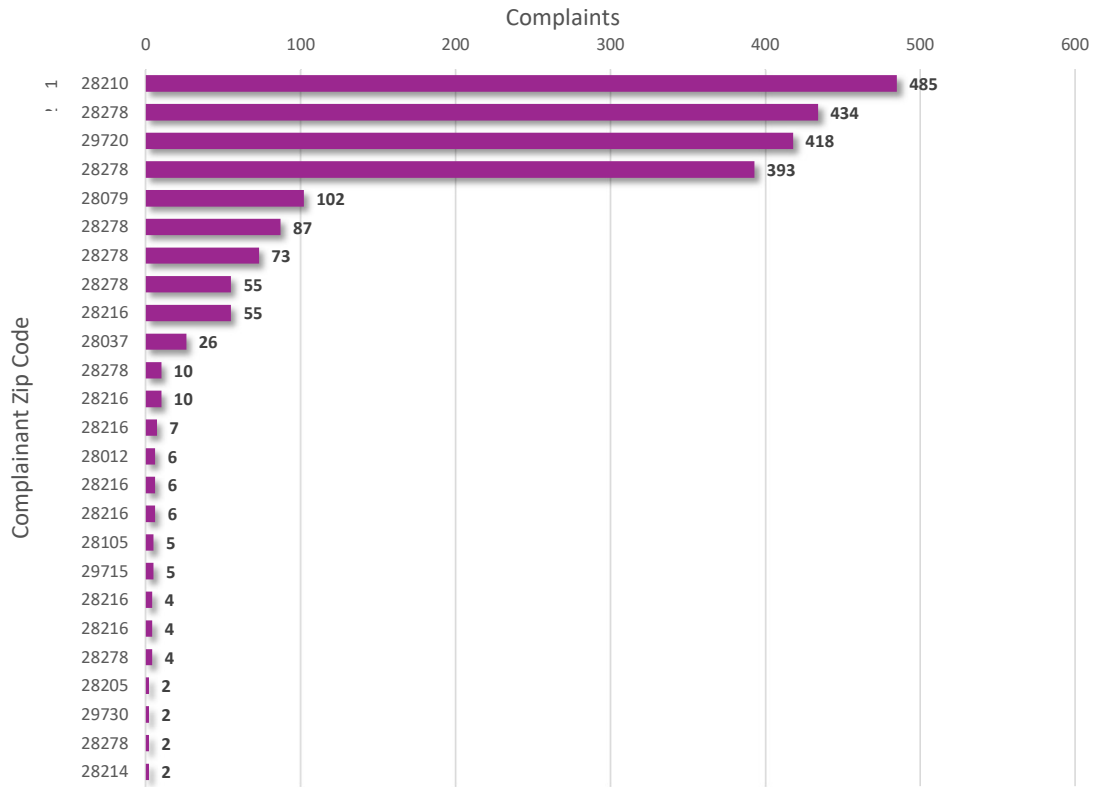

Complainant Ranking (Top 25)

	RESIDENT FROM	ZIP CODE	COMPLAINTS	PERCENT OF MONTH
1	Charlotte	28210	485	20.7%
2	Charlotte	28278	434	18.5%
3	Lancaster	29720	418	17.8%
4	Charlotte	28278	393	16.8%
5	Indian Trail	28079	102	4.4%
6	Charlotte	28278	87	3.7%
7	Charlotte	28278	73	3.1%
8	Charlotte	28278	55	2.3%
9	Charlotte	28216	55	2.3%
10	Denver	28037	26	1.1%
11	Charlotte	28278	10	0.4%
12	Charlotte	28216	10	0.4%
13	Charlotte	28216	7	0.3%
14	Belmont	28012	6	0.3%
15	Charlotte	28216	6	0.3%
16	Charlotte	28216	6	0.3%
17	Matthews	28105	5	0.2%
18	Fort Mill	29715	5	0.2%
19	Charlotte	28216	4	0.2%
20	Charlotte	28216	4	0.2%
21	Charlotte	28278	4	0.2%
22	Charlotte	28205	2	0.1%
23	Rock Hill	29730	2	0.1%
24	Charlotte	28278	2	0.1%
25	Charlotte	28214	2	0.1%
Top 25 Totals			2,203	94.0%