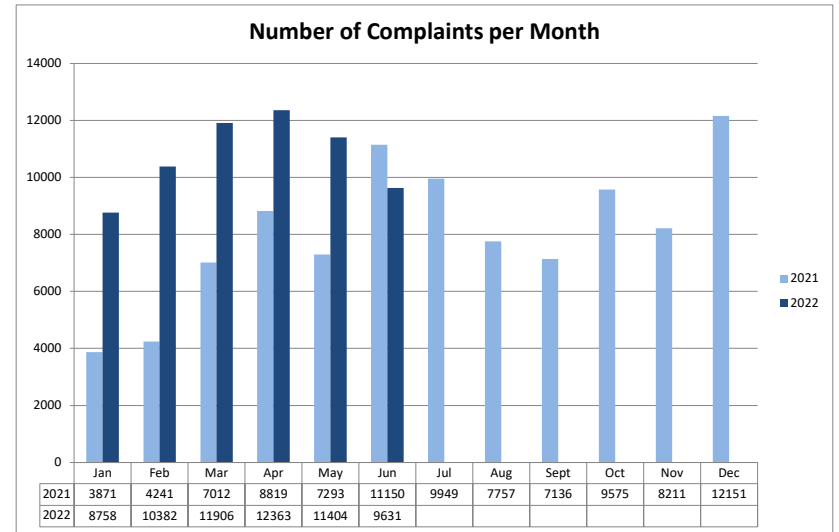

CLT Complaint Statistics

	1st of month to 1st of month		Jan 1 to 1st of month	
2022	2022 Complaints	2021 Complaints	Total 2022 Complainants (cumulative)	2021 Complainants
Jan	8758	3871	57	33
Feb	10382	4241	75	48
Mar	11906	7012	82	73
Apr	12363	8819	91	102
May	11404	7293	104	126
Jun	9631	11150	116	156
Jul		9949		173
Aug		7757		185
Sept		7136		213
Oct		9575		246
Nov		8211		259
Dec		12151		262
TOTAL	64444	97165	116	262

	Total	Top 25 Callers	Percent	Top 1 Caller	Percent
Jan	8758	8685	99.2%	2383	27%
Feb	19140	18987	99.2%	5246	27%
Mar	31046	30809	99.2%	8823	28%
Apr	43409	43110	99.3%	12614	29%
May	54813	54435	99%	16525	30%
Jun	64444	64014	99%	21242	33%
Jul				#DIV/0!	
Aug				#DIV/0!	
Sept				#DIV/0!	
Oct				#DIV/0!	
Nov				#DIV/0!	
Dec				#DIV/0!	