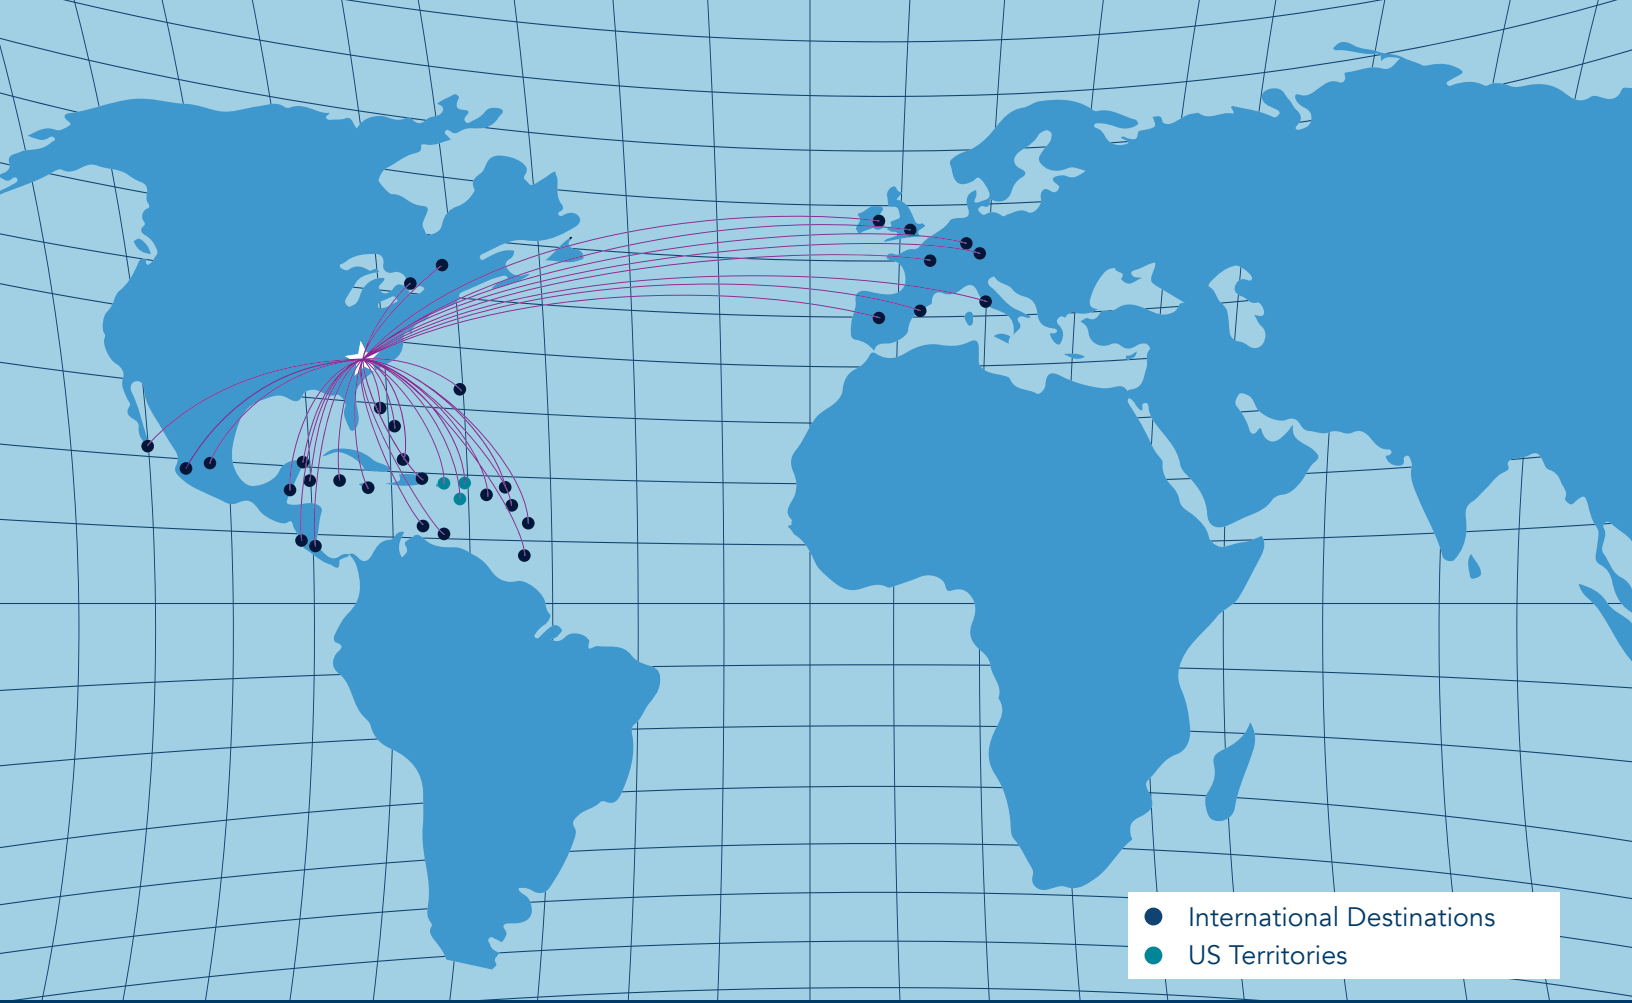

550,013
AIRCRAFT MOVEMENTS

178,805
TONS OF CARGO

2018
ACI RANKINGS*

6th IN AIRCRAFT
MOVEMENTS

11th IN TOTAL
PASSENGERS

31st IN TOTAL
CARGO

Source: Airports Council International (ACI) 2018 preliminary rankings

\$1.1B **\$**
STATE & LOCAL TAXES

Source: NC Department of Transportation Division of Aviation

AIRLINES

176 **\$**
NONSTOP DESTINATIONS

36 **\$**
INTERNATIONAL DESTINATIONS

THREE **\$**
US TERRITORIES

SEVEN **\$**
DOMESTIC AIRLINES

THREE **\$**
FOREIGN FLAG AIRLINES

@CLTAirport

● International Destinations
● US Territories

— CLT INTERNATIONAL DESTINATIONS —

INTERNATIONAL

Nonstop service to 36 destinations.

- Antigua and Barbuda*
- Aruba, Dutch Caribbean
- Barcelona, Spain*
- Belize City, Belize
- Bermuda*
- Bridgetown, Barbados
- Cancún, Mexico
- Cozumel, Mexico*
- Curaçao, Dutch Caribbean
- Dublin, Ireland*
- Eleuthera, Bahamas
- Frankfurt, Germany
- Freeport, Bahamas
- George Town, Grand Cayman Island
- George Town, Bahamas*
- Guadalajara, Mexico
- Liberia, Costa Rica*
- London, England
- Los Cabos, Mexico
- Madrid, Spain
- Marsh Harbour, Bahamas
- Mexico City, Mexico
- Montego Bay, Jamaica
- Montreal, Canada
- Munich, Germany
- Nassau, Bahamas
- Paris, France
- Puerto Plata, Dominican Republic
- Providenciales, Turks & Caicos
- Punta Cana, Dominican Republic
- Rome, Italy
- San José, Costa Rica
- St. Kitts and Nevis*
- St. Lucia

- St. Maarten, Dutch Caribbean
- Toronto, Canada

U.S. TERRITORIES

- San Juan, Puerto Rico
- St. Croix, U.S. Virgin Islands
- St. Thomas, U.S. Virgin Islands

* Seasonal service