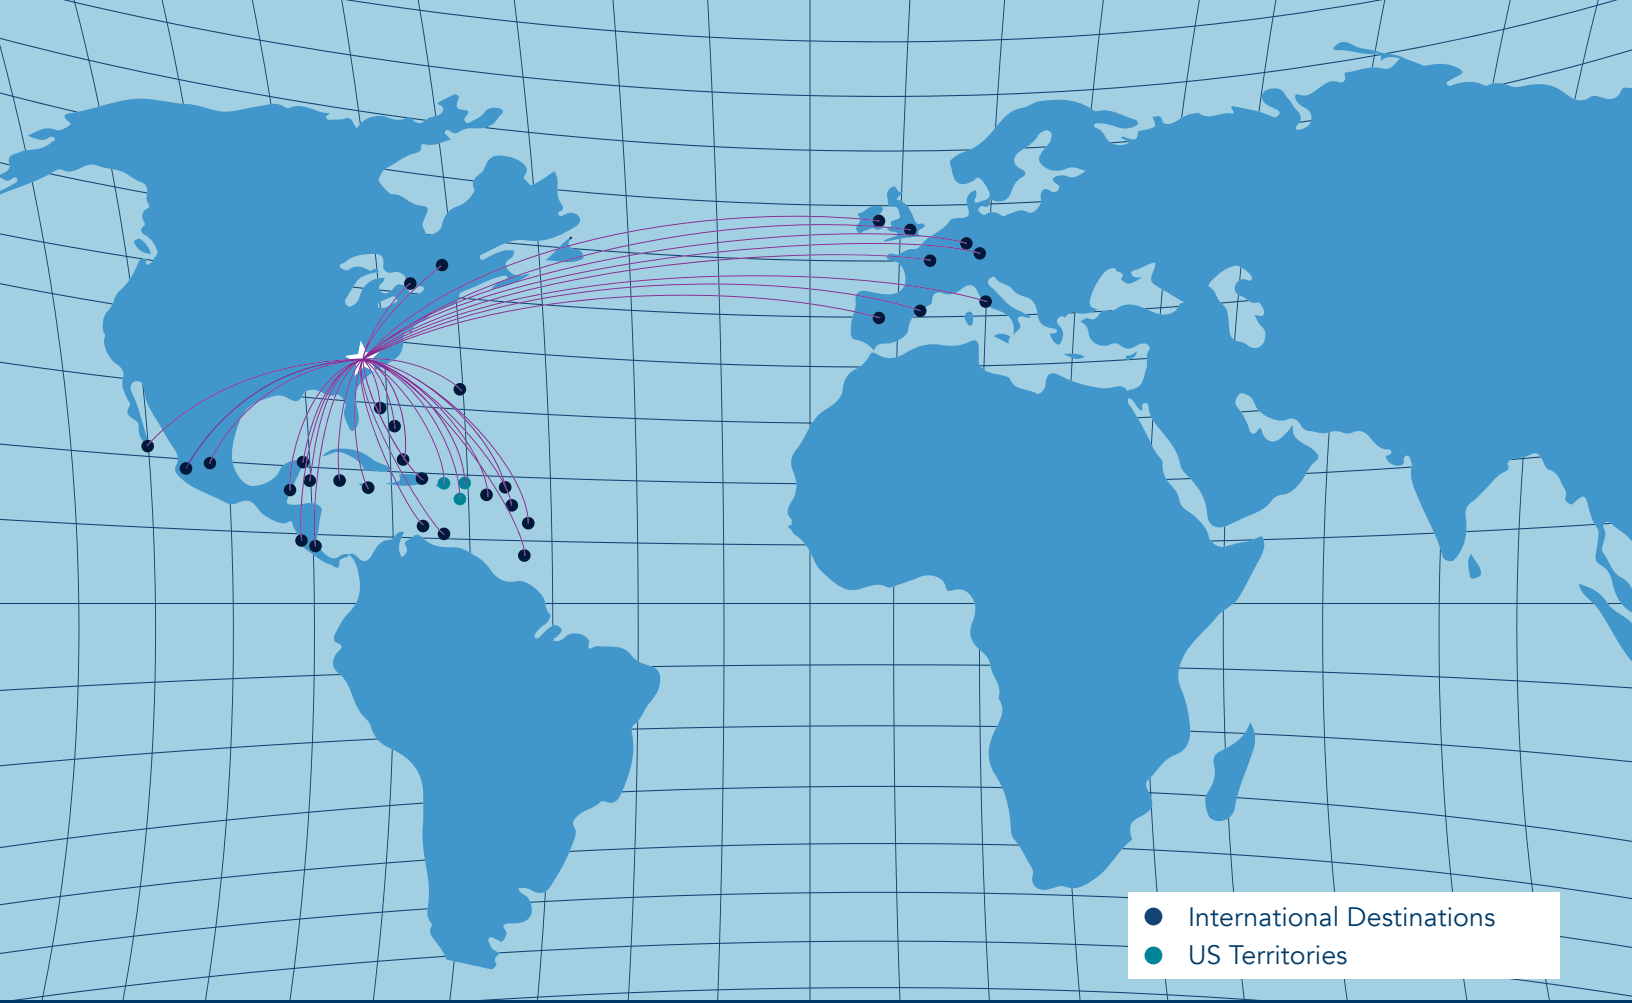

● International Destinations
● US Territories

— CLT INTERNATIONAL DESTINATIONS —

INTERNATIONAL

Nonstop service to 36 destinations.

- Antigua and Barbuda*
- Aruba, Dutch Caribbean
- Barcelona, Spain*
- Belize City, Belize
- Bermuda*
- Bridgetown, Barbados
- Cancún, Mexico
- Cozumel, Mexico*
- Curaçao, Dutch Caribbean
- Dublin, Ireland*
- Eleuthera, Bahamas
- Frankfurt, Germany
- Freeport, Bahamas
- George Town, Grand Cayman Island
- George Town, Bahamas*
- Guadalajara, Mexico
- Liberia, Costa Rica*
- London, England
- Los Cabos, Mexico
- Madrid, Spain
- Marsh Harbour, Bahamas
- Mexico City, Mexico
- Montego Bay, Jamaica
- Montreal, Canada
- Munich, Germany
- Nassau, Bahamas
- Paris, France
- Puerto Plata, Dominican Republic
- Providenciales, Turks & Caicos
- Punta Cana, Dominican Republic
- Rome, Italy
- San José, Costa Rica
- Santo Domingo, Dominican Republic

- St. Kitts and Nevis*
- St. Lucia
- St. Maarten, Dutch Caribbean
- Toronto, Canada

U.S. TERRITORIES

- San Juan, Puerto Rico
- St. Croix, U.S. Virgin Islands
- St. Thomas, U.S. Virgin Islands

* Seasonal service