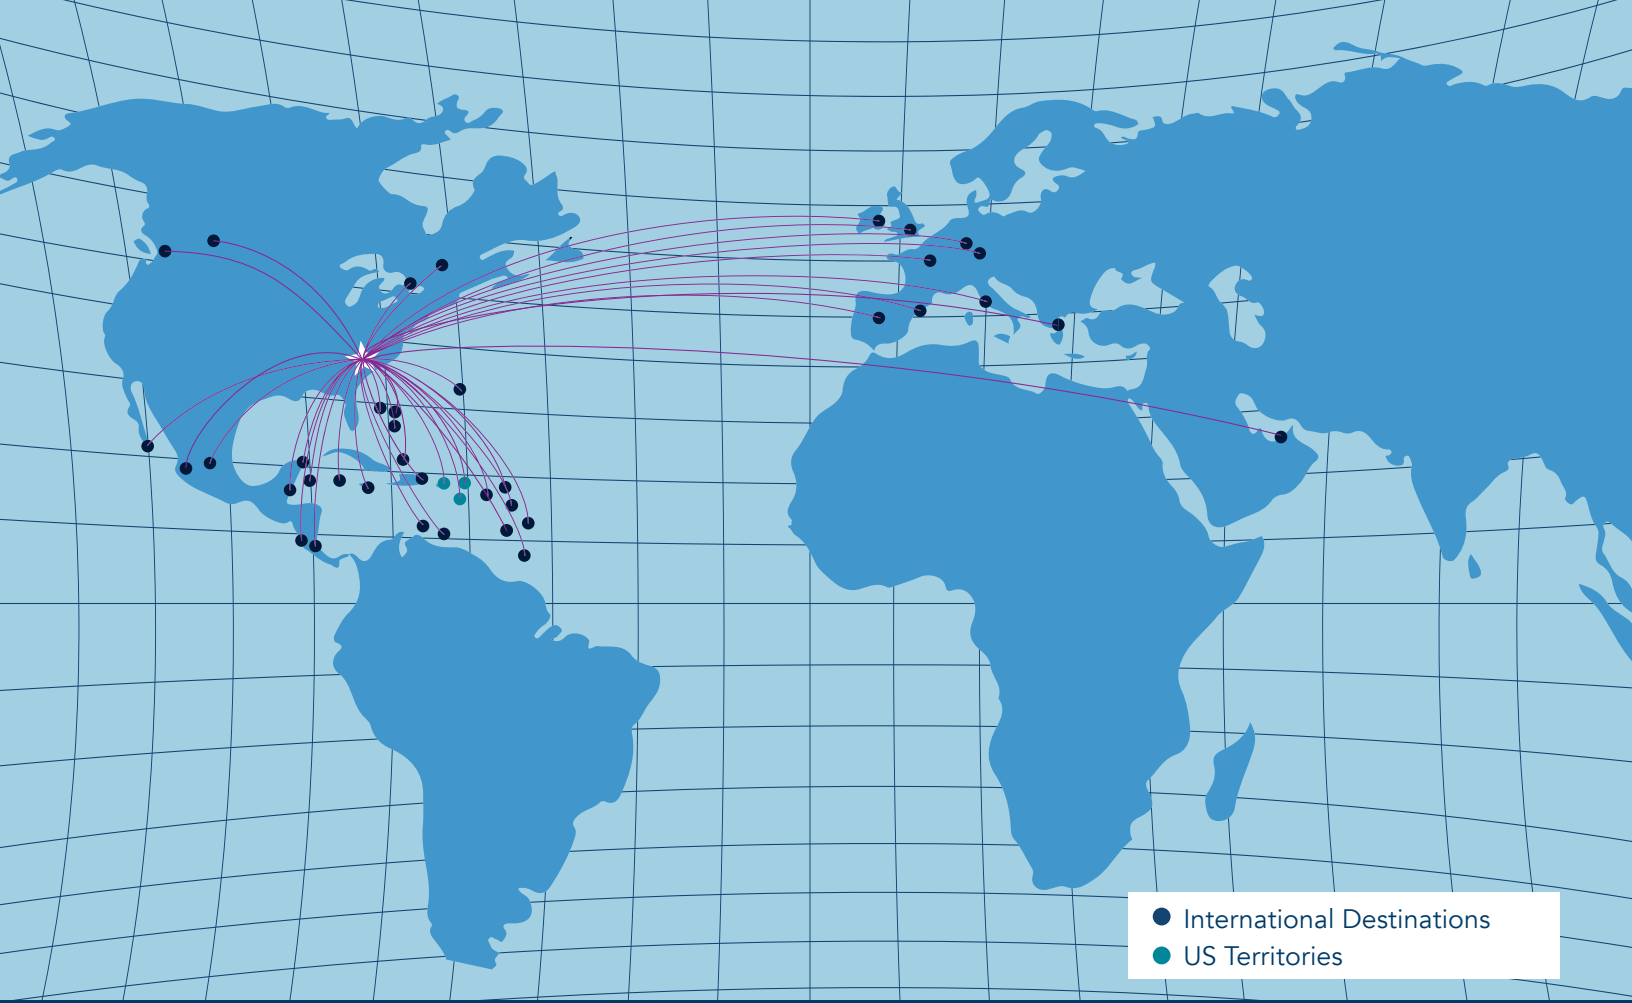

INTERNATIONAL DESTINATIONS

3

US TERRITORIES

6

DOMESTIC AIRLINES

4

FOREIGN FLAG AIRLINES

@CLTAirport

● International Destinations
● US Territories

CLT INTERNATIONAL DESTINATIONS

INTERNATIONAL

Nonstop service to the world.

- Abu Dhabi, United Arab Emirates
- Antigua and Barbuda*
- Aruba, Dutch Caribbean
- Athens, Greece
- Belize City, Belize
- Bermuda*
- Bridgetown, Barbados
- Calgary, Alberta, Canada*
- Cancún, Mexico
- Cozumel, Mexico*
- Curaçao, Dutch Caribbean
- Dublin, Ireland*
- Eleuthera, Bahamas
- Frankfurt, Germany
- Freeport, Bahamas
- George Town, Grand Cayman Island
- George Town, Bahamas*
- Governor's Harbor, Bahamas*
- Guadalajara, Mexico
- Liberia, Costa Rica*
- London, England
- Los Cabos, Mexico
- Madrid, Spain
- Marsh Harbour, Bahamas
- Mexico City, Mexico
- Montego Bay, Jamaica
- Montreal, Canada
- Munich, Germany
- Nassau, Bahamas
- Paris, France
- Providenciales, Turks & Caicos
- Puerto Plata, Dominican Republic
- Punta Cana, Dominican Republic
- Quebec, Canada*
- Rome, Italy

* Seasonal service

- San José, Costa Rica
- St. George, Grenada
- St. Kitts and Nevis*
- St. Lucia
- St. Maarten, Dutch Caribbean
- St. Vincent and the Grenadines
- Toronto, Canada
- Vancouver, British Columbia, Canada*

KEY

AC:	Air Canada
AA:	American
DL:	Delta
FR:	Frontier
VL:	Volaris
CA:	Contour

LH:	Lufthansa
SWA:	Southwest
UA:	United
SY:	Sun Country
EY:	Etihad

- * International destinations
- ** Domestic seasonal service