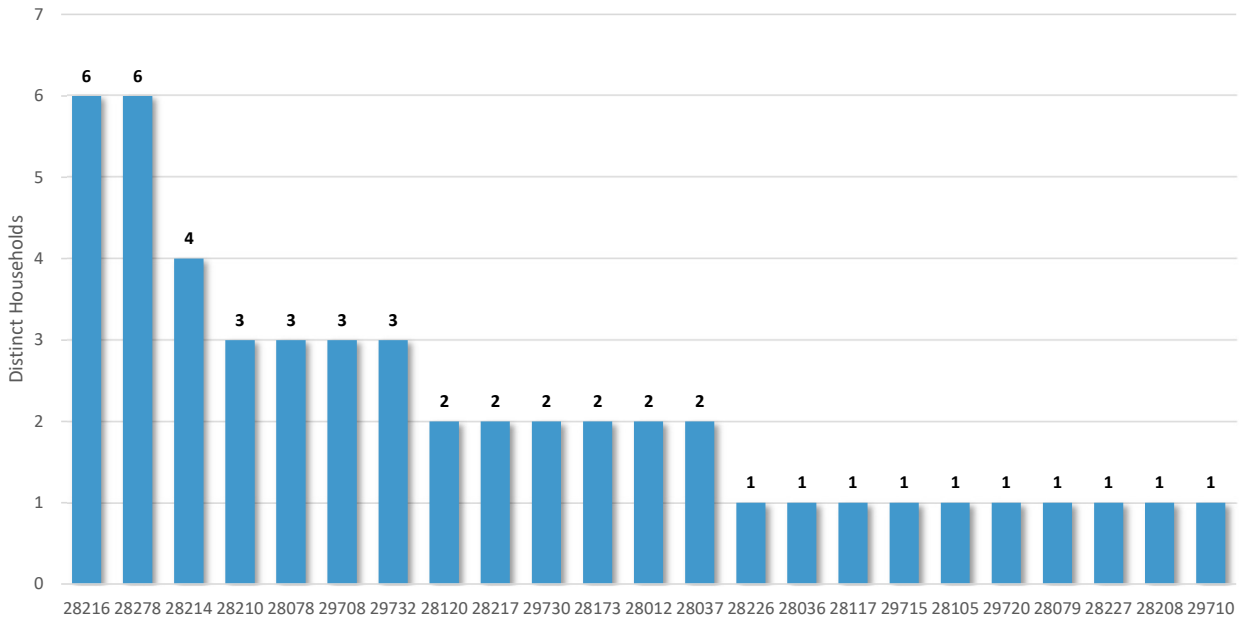

**Monthly Totals & Trends**

**50**

Households

**2,061**

Complaints

**Distinct Households, Ranking by Zip Code**

Charlotte Douglas International Airport's May aircraft noise complaints from area residents totaled 2,061 and were generated by 50 distinct households. This represents a 5.7% change in complaints and a -7.4% change in households from the previous month.

The top 25 reporting households generated 1,921 complaints or 93.2% of the monthly total.

Complaints were geographically concentrated in zip codes: 28278 (648), 28210 (530), 29720 (368) and 28079 (256). See Page 3 for a complete list of complaints and the associated number of reporting households.