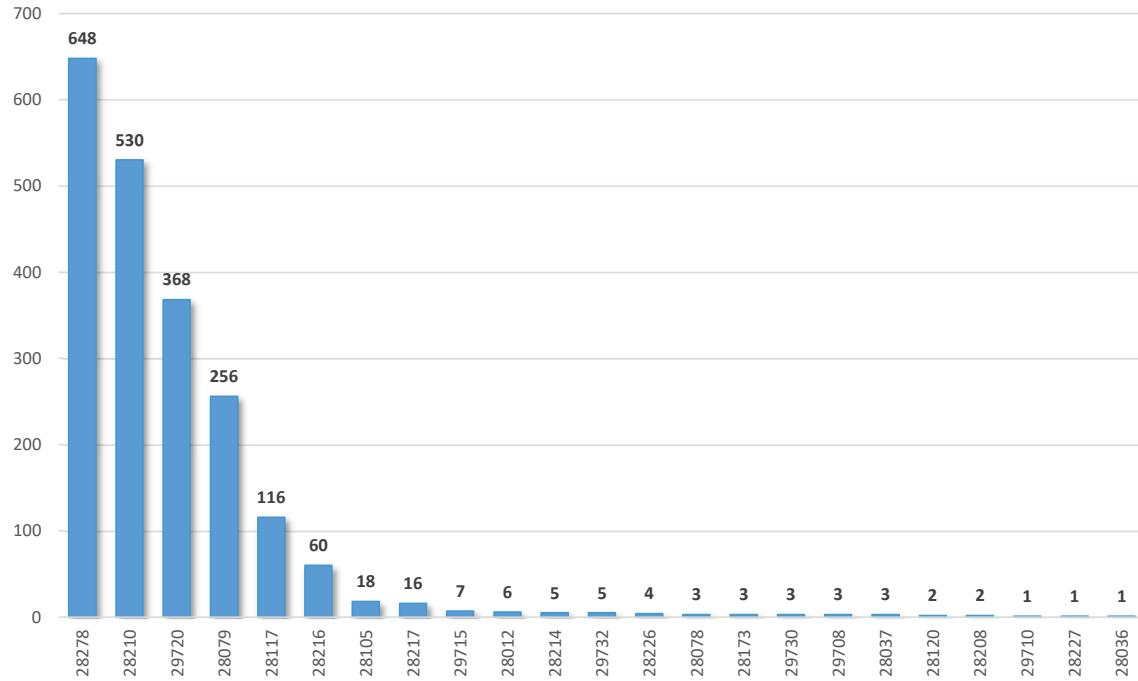

Complaints This Month

Area Ranking by Zip Code (All)

ZIP CODE	CITY	COMPLAINTS	HOUSEHOLDS
28278	Charlotte	648	6
28210	Charlotte	530	3
29720	Lancaster	368	1
28079	Indian Trail	256	1
28117	Mooresville	116	1
28216	Charlotte	60	6
28105	Matthews	18	1
28217	Charlotte	16	2
29715	Fort Mill	7	1
28012	Belmont	6	2
28214	Charlotte	5	4
29732	Rock Hill	5	3
28226	Charlotte	4	1
29708	Fort Mill	3	2
28078	Huntersville	3	3
29730	Rock Hill	3	3
28173	Waxhaw	3	2
28208	Charlotte	2	2
28227	Mint Hill	2	1
28037	Denver	2	1
29710	Clover	1	1
28036	Davidson	1	1
28120	Mount Holly	1	1
Totals		2,061	50