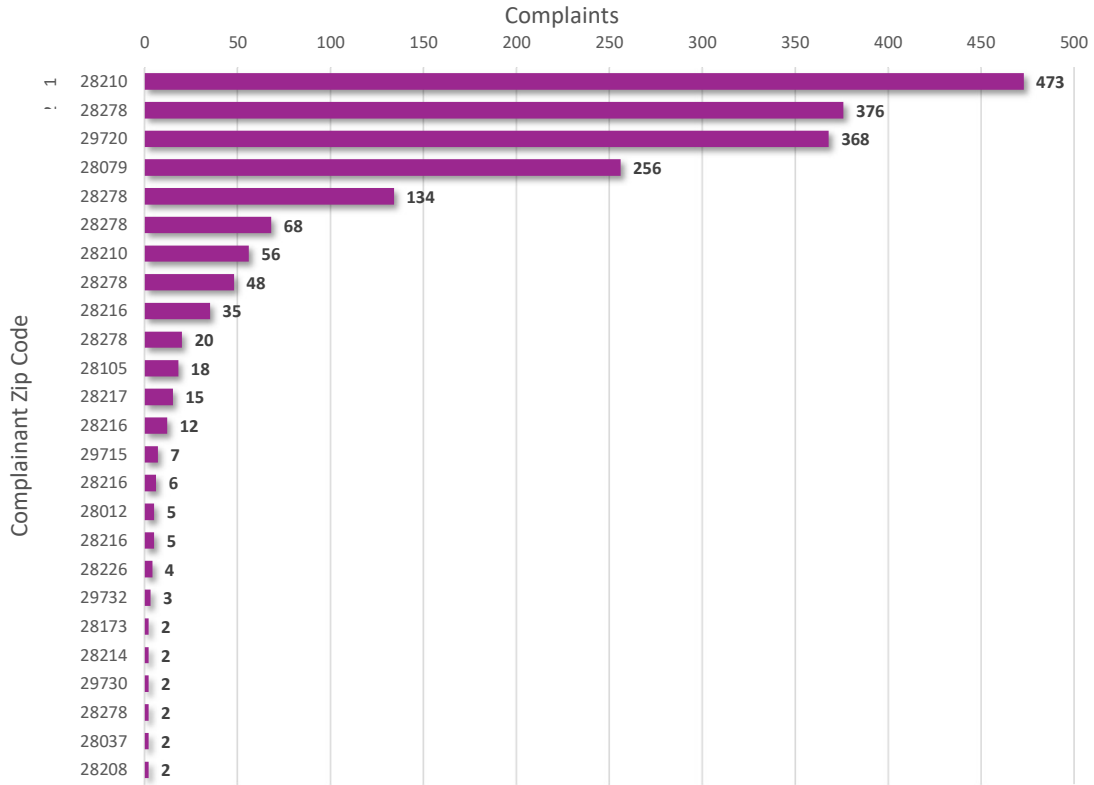

**Monthly Totals & Trends**

**50**

Households

**2,061**

Complaints

**Distinct Households, Ranking by Zip Code**

Charlotte Douglas International Airport's May aircraft noise complaints from area residents totaled 2,061 and were generated by 50 distinct households. This represents a 5.7% change in complaints and a -7.4% change in households from the previous month.

The top 25 reporting households generated 1,921 complaints or 93.2% of the monthly total.

Complaints were geographically concentrated in zip codes: 28278 (648), 28210 (530), 29720 (368) and 28079 (256). See Page 3 for a complete list of complaints and the associated number of reporting households.

## Complainant Ranking (Top 25)

	RESIDENT FROM	ZIP CODE	COMPLAINTS	PERCENT OF MONTH
1	Charlotte	28210	473	23.0%
2	Charlotte	28278	376	18.2%
3	Lancaster	29720	368	17.9%
4	Indian Trail	28079	256	12.4%
5	Charlotte	28278	134	6.5%
6	Charlotte	28278	68	3.3%
7	Charlotte	28210	56	2.7%
8	Charlotte	28278	48	2.3%
9	Charlotte	28216	35	1.7%
10	Charlotte	28278	20	1.0%
11	Matthews	28105	18	0.9%
12	Charlotte	28217	15	0.7%
13	Charlotte	28216	12	0.6%
14	Fort Mill	29715	7	0.3%
15	Charlotte	28216	6	0.3%
16	Belmont	28012	5	0.2%
17	Charlotte	28216	5	0.2%
18	Charlotte	28226	4	0.2%
19	Rock Hill	29732	3	0.1%
20	Waxhaw	28173	2	0.1%
21	Charlotte	28214	2	0.1%
22	Rock Hill	29730	2	0.1%
23	Charlotte	28278	2	0.1%
24	Denver	28037	2	0.1%
25	Charlotte	28208	2	0.1%
<b>Top 25 Totals</b>			<b>1,921</b>	<b>93.2%</b>

# Complaint Map: May 2024

Distinct Households - 50 / Complaints - 2,061

NOTES: [1] Noise complaints submitted from households without valid address information are not depicted on the map. [2] Household map marker size based on number of complaints submitted.