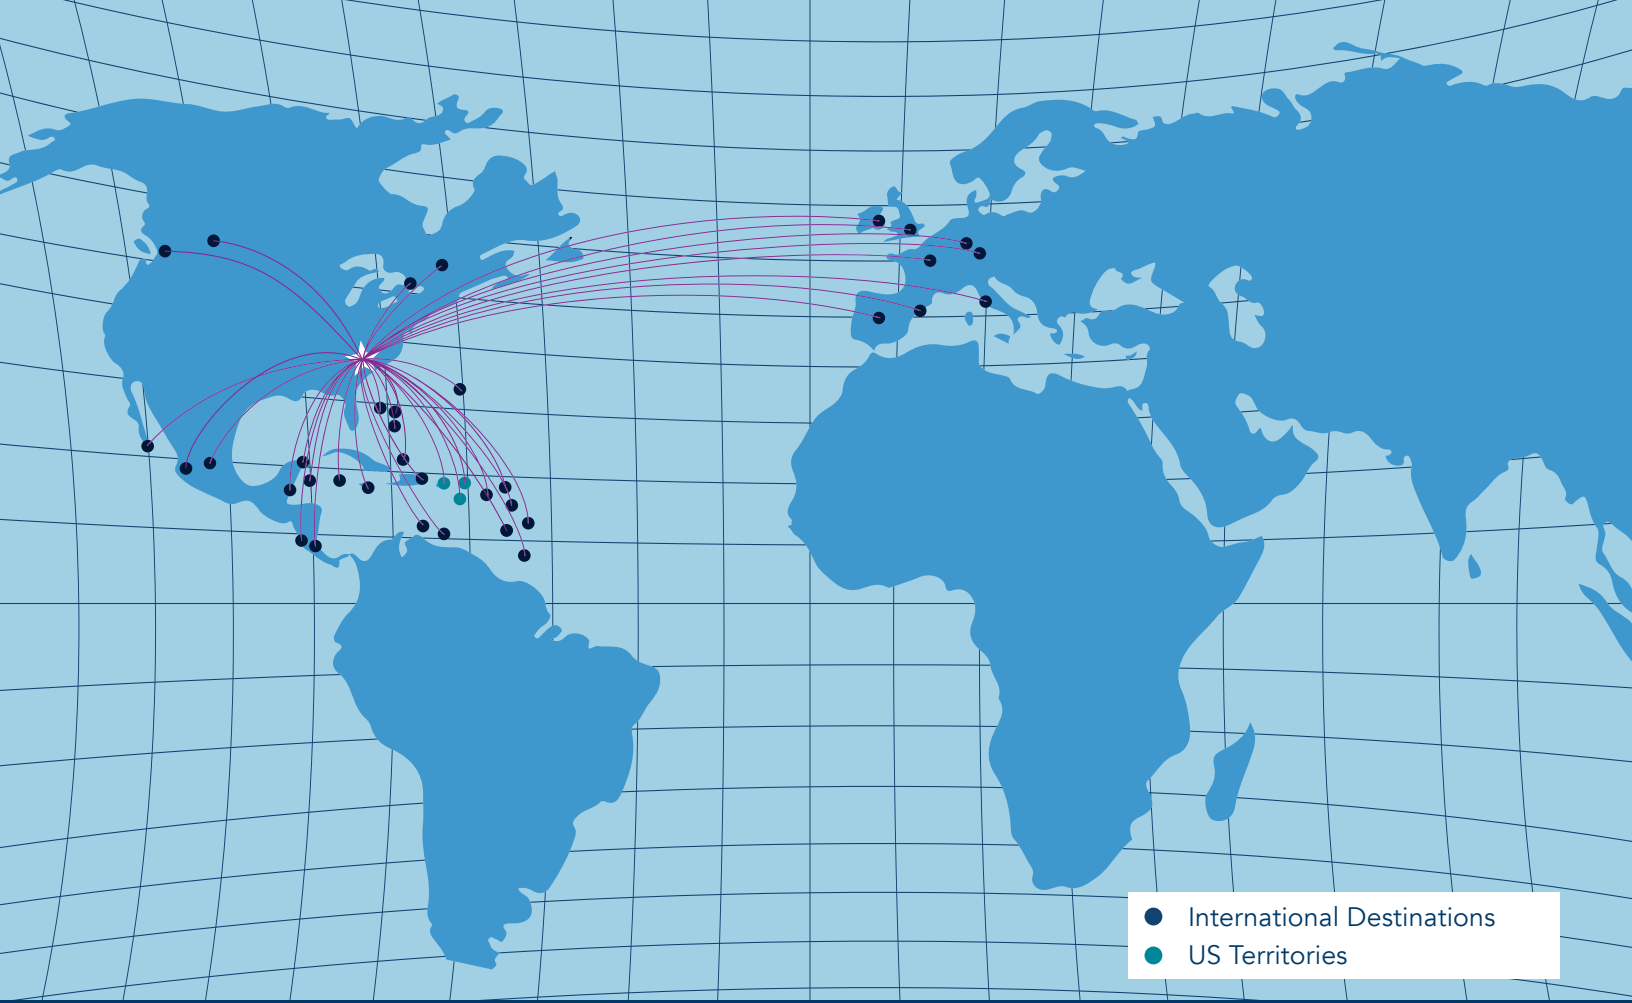

2023
ACI RANKINGS*

7th IN ARRIVALS & *
DEPARTURES

9th IN TOTAL **
PASSENGERS

30th IN TOTAL **
CARGO

* Worldwide ACI rankings

** Nationwide ACI rankings

ECONOMIC IMPACT

\$40B **\$**
ANNUAL ECONOMIC IMPACT

5% **\$**
OF STATE GROSS PRODUCT

\$2.1B **\$**
STATE & LOCAL TAXES

Source: NC Department of Transportation Division of Aviation

AIRLINES

188 **NONSTOP DESTINATIONS**

42 **INTERNATIONAL DESTINATIONS**

3 **US TERRITORIES**

7 **DOMESTIC AIRLINES**

3 **FOREIGN FLAG AIRLINES**

@CLTAirport

● International Destinations
● US Territories

— CLT INTERNATIONAL DESTINATIONS —

INTERNATIONAL

Nonstop service to the world.

- Antigua and Barbuda*
- Aruba, Dutch Caribbean
- Belize City, Belize
- Bermuda*
- Bridgetown, Barbados
- Calgary, Alberta, Canada*
- Cancún, Mexico
- Cozumel, Mexico*
- Curaçao, Dutch Caribbean
- Dublin, Ireland*
- Eleuthera, Bahamas
- Frankfurt, Germany
- Freeport, Bahamas
- George Town, Grand Cayman Island
- George Town, Bahamas*
- Governor's Harbor, Bahamas
- Guadalajara, Mexico
- Liberia, Costa Rica*
- London, England
- Los Cabos, Mexico
- Madrid, Spain
- Marsh Harbour, Bahamas
- Mexico City, Mexico
- Montego Bay, Jamaica
- Montreal, Canada
- Munich, Germany
- Nassau, Bahamas
- Paris, France
- Providenciales, Turks & Caicos
- Puerto Plata, Dominican Republic
- Punta Cana, Dominican Republic
- Quebec, Canada*
- Rome, Italy
- San José, Costa Rica
- St. George, Grenada
- St. Kitts and Nevis*
- St. Lucia
- St. Maarten, Dutch Caribbean
- St. Vincent and the Grenadines
- Toronto, Canada
- Tulum, Mexico
- Vancouver, British Columbia, Canada*

* Seasonal service

U.S. TERRITORIES

- San Juan, Puerto Rico
- St. Croix, U.S. Virgin Islands
- St. Thomas, U.S. Virgin Islands