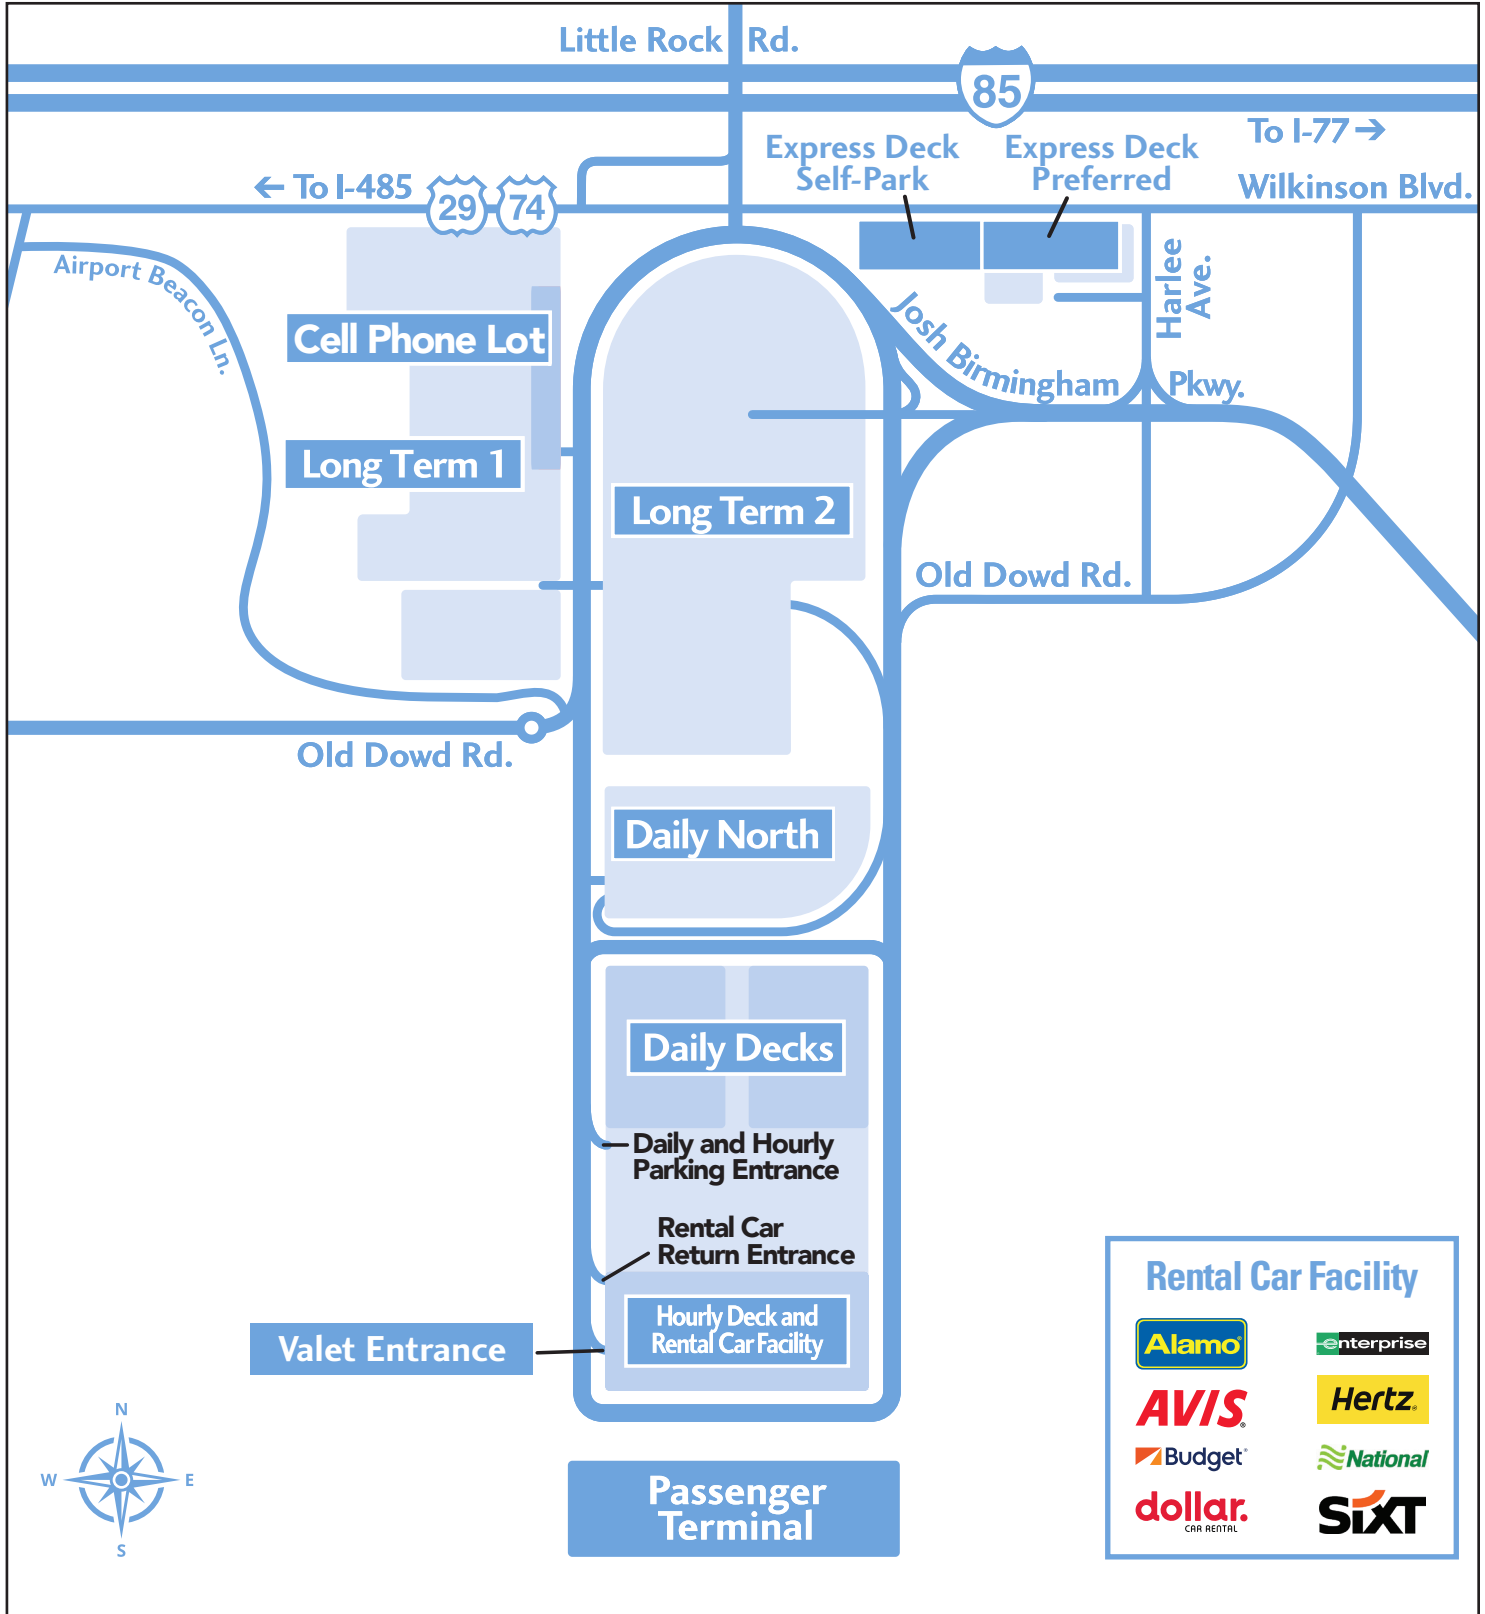

CLT Airport Parking Facilities Map

Rental Car Facility
