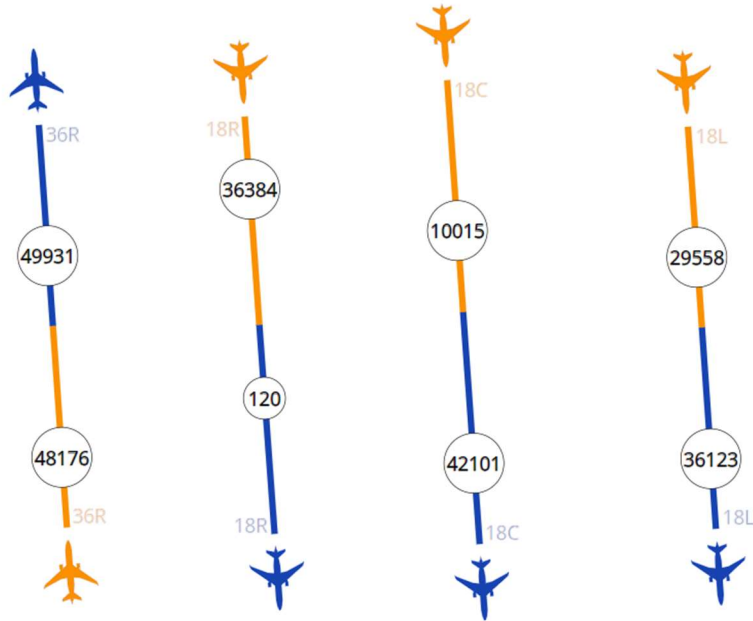

Airport Flow Report – Calendar Year 2020

North Flow Runway Utilization

South Flow Runway Utilization

North/South Flow

Airport Flow Report – Calendar Year 2020

Above: Operations by Runway Surface including both arrivals and departures