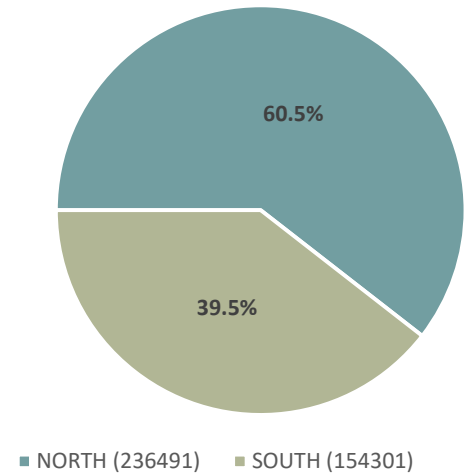

Airport Flow Report – Calendar Year 2020

North Flow Runway Utilization

South Flow Runway Utilization

North/South Flow

Airport Flow Report – Calendar Year 2020

Above: Operations by Runway Surface including both arrivals and departures