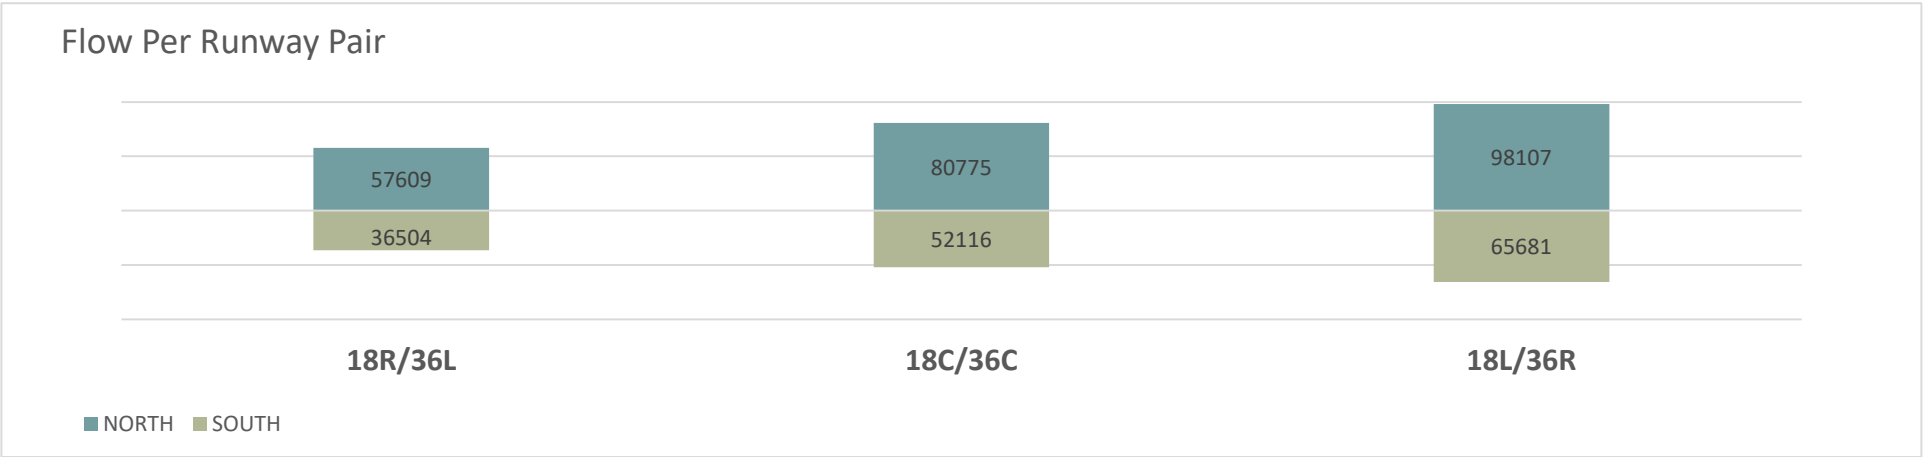

Airport Flow Report – Calendar Year 2020

North Flow Runway Utilization

South Flow Runway Utilization

North/South Flow

Airport Flow Report – Calendar Year 2020

Above: Operations by Runway Surface including both arrivals and departures