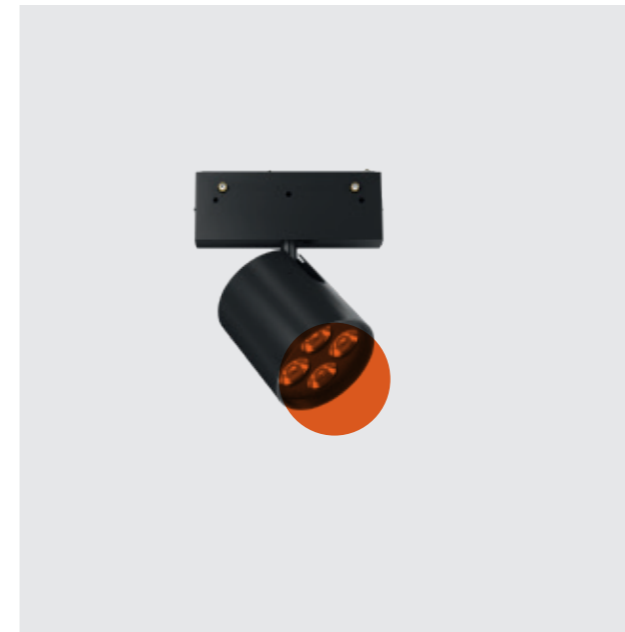

A system capable of moving and guide motorised projectors along a structure. High efficiency versions with optics from superspot to flood. Easy handling through the exclusive FLOS Control®.

THE FAST TRACK

THE FAST TRACK 100

Una gamma completa di proiettori professionali: varie potenze, e ottiche da super spot a flood.

A complete range of professional spotlights: various power options, and optic from super spot to flood.

1 Dispone di versioni con ottica multi lente ad alta efficienza, con angoli fino a 4 gradi.
Versions with high-efficiency multi-lens optics with up to 4-degree angles are available.

THE FAST TRACK 150

2 Accessorio honeycomb per garantire il perfetto controllo visivo e schermatura.
Honeycomb accessory for a perfect visual control and shielding.