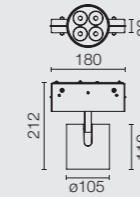

LIGHT MODULES

THE FAST TRACK
SPOT 100

POWER LED
13W

THE FAST TRACK
SPOT 150

LED ARRAY
25,5W

RECESSED

■ 14 Nero
14 Black

SURFACE