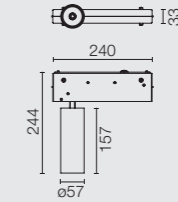

LIGHT MODULES

THE FAST TRACK
SPOT 100

POWER LED
13W

THE FAST TRACK
SPOT 150

LED ARRAY
25,5W

RECESSED

■ 14 Nero
14 Black

SURFACE