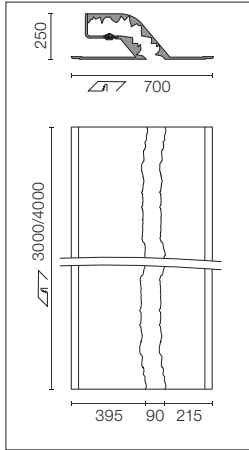

Wall Rupture

Softprofile
Smooth

Smooth Small

Smooth Large

Wall Rupture Designed By Thierry Dreyfus

Light Source: LED White - Gold Finish - 17,5W/m - 1140 lm/m - 2700K / LED White - Silver Finish - 17,5W/m - 1225 lm/m - 5000K

For personal configuration ask Flos architectural sales team.

Profile

- 3m
 - SA.2423.5A145
 - SA.2423.5A165
- 4m
 - SA.2424.5A145
 - SA.2424.5A165

Wall Rupture with End caps Designed By Thierry Dreyfus

Light Source: LED White - Gold Finish - 17,5W/m - 1140 lm/m - 2700K / LED White - Silver Finish - 17,5W/m - 1225 lm/m - 5000K