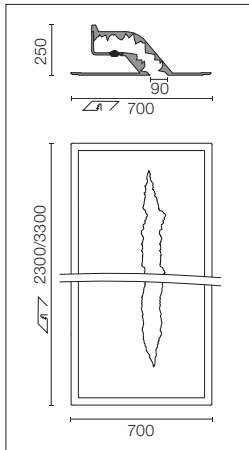

Wall Rupture

Softprofile
Smooth

Smooth Small

Smooth Large

Wall Rupture Designed By Thierry Dreyfus

Light Source: LED White - Gold Finish - 17,5W/m - 1140 lm/m - 2700K / LED White - Silver Finish - 17,5W/m - 1225 lm/m - 5000K

For personal configuration ask Flos architectural sales team.

Profile

- 3m
 - SA.2423.5A145
 - SA.2423.5A165
- 4m
 - SA.2424.5A145
 - SA.2424.5A165

Wall Rupture with End caps Designed By Thierry Dreyfus

Light Source: LED White - Gold Finish - 17,5W/m - 1140 lm/m - 2700K / LED White - Silver Finish - 17,5W/m - 1225 lm/m - 5000K