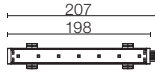

SOFT ARCHITECTURE | LINEAR

LED DRIVERS

For: Softprofile Smooth

Lineares LED-Modul Linear Module LED

White

08.8512.00C
3,5W
228 lm
3000K
CRI 85

LED-Modul für optimale indirekte Beleuchtung. Tyco-Stecker, Stiftstecker / Buchsenleisten, für elektrische einfache Verbindung in beiden Seiten. Kann direkt an das Profil geklemmt werden.

08.8513.00C
7W
456 lm
3000K
CRI 85

LED module for optimal indirect illumination. Tyco connections male / female for easy electrical connection in both sides. Can be clipped directly to the Profile.