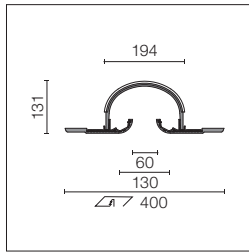

For personal configuration ask Flos architectural sales team.

Profile

- 3m
 - SA.2423.5A145
 - SA.2423.5A165
- 4m
 - SA.2424.5A145
 - SA.2424.5A165

Wall Rupture with End caps Designed By Thierry Dreyfus

Light Source: LED White - Gold Finish - 17,5W/m - 1140 lm/m - 2700K / LED White - Silver Finish - 17,5W/m - 1225 lm/m - 5000K

End cap

- 2,3m
 - SA.2453.5A145
 - SA.2453.5A165
- 3,3m
 - SA.2454.5A145
 - SA.2454.5A165

SOFT ARCHITECTURE | LINEAR

Softprofile Smooth Small Designed By Flos Soft Architecture

Einbauleuchte für die Wand- oder Deckenmontage mit Soft Technologie. Beidseitige Installation von LED-Modulen möglich. Beleuchtungssysteme nicht eingeschlossen.