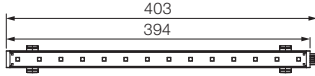

SOFT ARCHITECTURE | LINEAR

LED DRIVERS

For: Softprofile Smooth

Lineares LED-Modul Linear Module LED

White

08.8512.00C
3,5W
228 lm
3000K
CRI 85

LED-Modul für optimale indirekte Beleuchtung. Tyco-Stecker, Stiftstecker / Buchsenleisten, für elektrische einfache Verbindung in beiden Seiten. Kann direkt an das Profil geklemmt werden.

08.8513.00C
7W
456 lm
3000K
CRI 85

LED module for optimal indirect illumination. Tyco connections male / female for easy electrical connection in both sides. Can be clipped directly to the Profile.