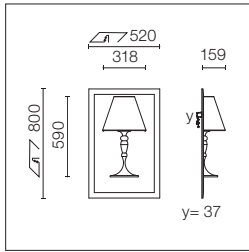

Abajourd'hui Small Designed By Flos Soft Architecture

Light Source: QT-32 E27 - max 75W