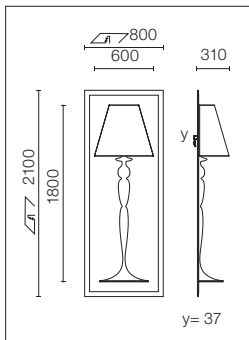

Abajourd'hui Large Designed By Flos Soft Architecture

Light Source: QT-32 E27 - max 150W

Einbauleuchte mit direktem Netzanschluss.

Recessed luminaire with direct connection to mains.

Siehe Katalog Flos Decorative Collection.

See Flos Decorative Collection catalogue.

SA.5000.1