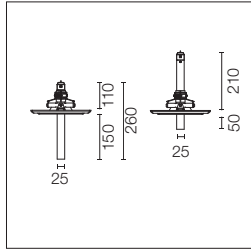

Junco 250 mm

Light Source: Power LED DC 700 mA - 2,1W - 216 lm - 3000K/CRI 80 / 2,1W - 182 lm- 2700K/CRI 90

Vielseitige Leuchte. Individuell ausrichtbar und regulierbare Einbautiefe. Erhältlich in Schwarz, Weiß und Chrom.
Produkte zur Netzdimmung – Lesen Sie bitte den Haftungsausschluss zur Netzdimmung im Kapitel „Treiber“.

Luminaire that offers many possibilities. Can be individually focused and their recessed height is adjustable. Available in a black, white and chrome finish.
Mains Dimming Products – Please read Mains Dimming disclaimer in drivers chapter.