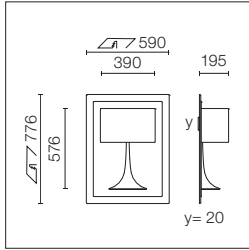

Soft Spun Halogen Small Designed By Sebastian Wrong

Light Source: LED QT-DE-12 1xR7s (78 mm)

Einbauleuchte für Netzspannung für LED-Retrofit-Lampe.

Recessed luminaire with main voltage source for LED Retrofit lamp.

Siehe Katalog Flos Decorative Collection.

See Flos Decorative Collection catalogue.

SA.5005.1

Soft Spun Halogen Large Designed By Sebastian Wrong

Light Source: LED QT-DE-12 1xR7s (diffuser) (118 mm) / LED White 1,4W - 80 lm - 3000K/CRI>90 (base)