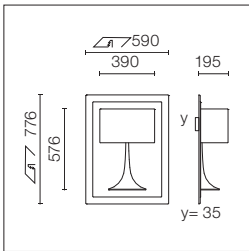

Soft Spun LED Small Designed By Sebastian Wrong

Light Source: LED White 35W - 1800 lm - 3000K/CRI 90

Einbauleuchte für LED-Lampe. Netzteil 220/240V ohne Dimmer eingeschlossen.

Recessed luminaire for LED lamp. Non-dimmable 220/240V power supply included.

Siehe Katalog Flos Decorative Collection.

See Flos Decorative Collection catalogue.

SA.5006.1F

Soft Spun LED Large Designed By Sebastian Wrong

Light Source: LED White 35W - 1800 lm - 3000K/CRI 90 (diffuser) / LED White 1,4W - 80 lm - 2700K/CRI>90 (base)