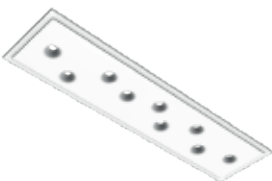

Juncos 9L

Produkt mit Reihenschaltung-Vorverkabelung zum Anschluss an Konstantstrom.

Pre-wired product for serial connection to constant current.

Soft Platte / Soft Plate

Juncos 1L

☐ SA.5200.5.120

Juncos 3L

☐ SA.5201.5.120

Juncos 6L

☐ SA.5202.5.120

Juncos 9L

☐ SA.5203.5.120