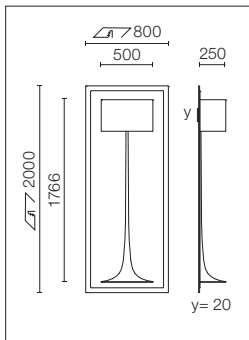

Soft Spun Halogen Large Designed By Sebastian Wrong

Light Source: LED QT-DE-12 1xR7s (diffuser) (118 mm) / LED White 1,4W - 80 lm - 3000K/CRI>90 (base)

Einbauleuchte für Netzspannung für LED-Retrofit-Lampe. Elektronischer LED-Treiber 220 - 240 V / 50 - 60 Hz integriert.

Recessed luminaire with main voltage source for LED Retrofit lamp. Electronic LED driver 220-240V / 50-60Hz integrated.

Siehe Katalog Flos Decorative Collection.

See Flos Decorative Collection catalogue.

SA.5009.1