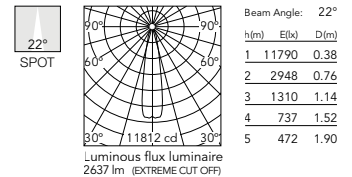

3000K Spot

Non Dimmable
09.3600.40
09.3600.14

Dali Version
09.3600.40.DA
09.3600.14.DA

Casambi
09.3600.40ACB
09.3600.14ACB