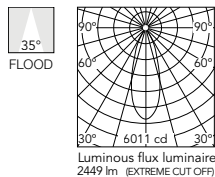

Flood

Non Dimmable
09.3605.40
09.3605.14

Dali Version
09.3605.40.DA
09.3605.14.DA

Casambi
09.3605.40ACB
09.3605.14ACB