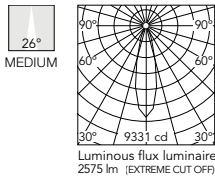

Medium

Non Dimmable
09.3604.40
09.3604.14

Dali Version
09.3604.40.DA
09.3604.14.DA

Casambi
09.3604.40ACB
09.3604.14ACB