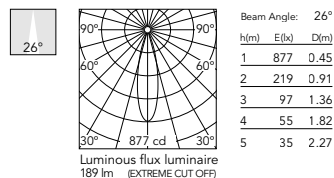

3000K
09.3780.30A
09.3780.06A
09.3780.14A