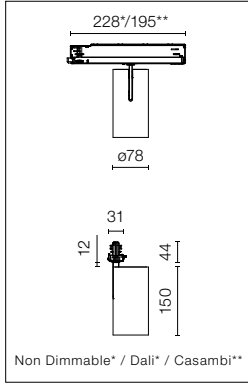

FIND ME

Find Me 3 Track

Light Source: Led Array max 850 mA - 25,8W - 3298 lm - 2700K/CRI 97 / 25,8W - 3523 lm - 3000K/CRI 97

Leuchte zur Montage an eine 3-Phasen-Stromschiene. Drei Öffnungswinkel (Spot, Medium und Flutlicht). Steuerungssysteme DALI und Casambi.

Luminaire to be installed in three-phase track. Three opening angles options (Spot, Medium and Flood). DALI and Casambi dimming systems.

2700K Spot

Non Dimmable
09.3603.40
09.3603.14

Dali Version
09.3603.40.DA
09.3603.14.DA

Casambi
09.3603.40ACB
09.3603.14ACB

3000K Spot

Non Dimmable
09.3600.40
09.3600.14

Dali Version
09.3600.40.DA
09.3600.14.DA

Casambi
09.3600.40ACB
09.3600.14ACB