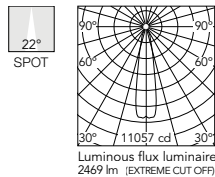

FIND ME

Find Me 3 Track

Light Source: Led Array max 850 mA - 25,8W - 3298 lm - 2700K/CRI 97 / 25,8W - 3523 lm - 3000K/CRI 97

Leuchte zur Montage an eine 3-Phasen-Stromschiene. Drei Öffnungswinkel (Spot, Medium und Flutlicht). Steuerungssysteme DALI und Casambi.

Luminaire to be installed in three-phase track. Three opening angles options (Spot, Medium and Flood). DALI and Casambi dimming systems.

2700K Spot

Non Dimmable
09.3603.40
09.3603.14

Dali Version
09.3603.40.DA
09.3603.14.DA

Casambi
09.3603.40ACB
09.3603.14ACB

3000K Spot

Non Dimmable
09.3600.40
09.3600.14

Dali Version
09.3600.40.DA
09.3600.14.DA

Casambi
09.3600.40ACB
09.3600.14ACB

Medium

Non Dimmable
09.3604.40
09.3604.14

Dali Version
09.3604.40.DA
09.3604.14.DA

Casambi
09.3604.40ACB
09.3604.14ACB

Medium

Non Dimmable
09.3601.40
09.3601.14

Dali Version
09.3601.40.DA
09.3601.14.DA

Casambi
09.3601.40ACB
09.3601.14ACB

Flood

Non Dimmable
09.3605.40
09.3605.14

Dali Version
09.3605.40.DA
09.3605.14.DA

Casambi
09.3605.40ACB
09.3605.14ACB

Flood

Non Dimmable
09.3602.40
09.3602.14

Dali Version
09.3602.40.DA
09.3602.14.DA

Casambi
09.3602.40ACB
09.3602.14ACB