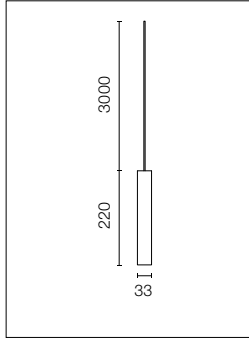

Find Me 1 Suspension

Light Source: Power LED DC 500 mA - 6W - 560 lm - 2700K/CRI 90 / 6W - 600 lm - 3000K/CRI 90

Hängeleuchte für die Deckenmontage. Das Produkt enthält einen austauschbaren Abschirmzylinder in verschiedenen Farben (Orange, Violett und Schwarz). Fern-Netzteil 500 mA nicht eingeschlossen.

Suspended ceiling-mounted luminaire. The product includes interchangeable shield cylinder in different colours (orange, violet and black). Remote power supply 500 mA not included.

Empfohlene Netzgeräte / Recommended power supply*:

Non Dimmable 220-240V	60.9160
Non Dimmable 110-240V	60.8880
Dimmable DALI 2 110-240V	60.9222
Mains Dimming 220-240V	60.9411
Dimmable 0/1-10V&Push 110/240V	60.9188
Casambi	60.9207

* Siehe Treiberkapitel / Refer to the Drivers chapter

2700K

09.3711.30C
09.3711.06C
09.3711.14C

Beam Angle: 14°			
h(m)	E(lx)	D(m)	
1	4642	0.24	
2	1160	0.48	
3	516	0.72	
4	290	0.95	
5	186	1.19	

3000K

09.3710.30C
09.3710.06C
09.3710.14C

Beam Angle: 14°			
h(m)	E(lx)	D(m)	
1	4881	0.24	
2	1220	0.49	
3	542	0.73	
4	305	0.97	
5	195	1.21	

Zubehör / Accessories

Einspeisungsbaldachin eingebaut.

Recessed power supply rose.

08.8782.30

Einspeisungsbaldachin aufgebaut.
Nicht dimmbares Netzteil eingeschlossen.

Surface power supply rose.
Non dimmable power supply included.

08.8783.30
08.8783.06
08.8783.14