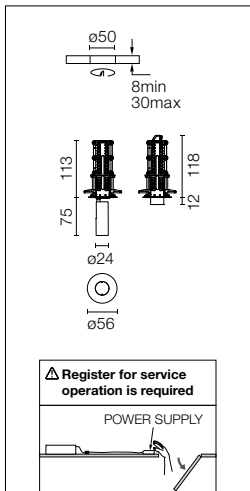

FIND ME

Find Me 0 (Trim / No Trim)

Light Source: Power LED DC 250 mA - 3W - 300 lm - 2700K/CRI 90 / 3W - 325 lm - 3000K/CRI 90

Schwenkbare Einbauleuchte für Innenräume. Fern-Netzteil 250 mA nicht eingeschlossen. Inkludiertes Zubehör (Honeycomb und Blendschutzgitter). Remote-Netzteil zur Anbringung an einer zugänglichen Stelle. Es wird nicht empfohlen, einstellbare Treiber verschiedener Marken zu verwenden, da diese spezielle Regelungskurven haben.

Recessed adjustable luminaire for indoor application. Remote power supply 250 mA not included. Accessories included (honeycomb and screening crosspiece). Remote power supply to be installed in an accessible place. It is not recommended to use dimmable drivers of several brands due to the specific dimming curves of each brand.

Empfohlene Netzgeräte und Anzahl der Leuchten pro Driver (L)* / Recommended power supply and number of luminaires per driver (L)*:

1/2/3L* Non Dimmable 100-240V	60.9744
1/2/3L* Non Dimmable 220-240V	60.9160
1/2/3L* Dimmable Dali 2 220-240V	60.9601
1/2/3L* Dimmable 0-10V 220-240V	60.9405
2/3L* Mains Dimming 220-240V	60.9421
Casambi	60.9392 + 0-10V/Dali driver

Siehe Treiberkapitel / Refer to the Drivers chapter

2700K
09.3781.30A
09.3781.06A
09.3781.14A