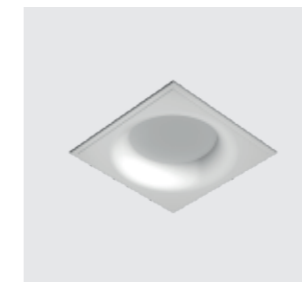

USO 332

USO KAP 105/145

USO 700/800

USO 1000

USO 1400

Find out more at
flos.com/uso

USO COVE LIGHTING

Designed by Flos Soft Architecture