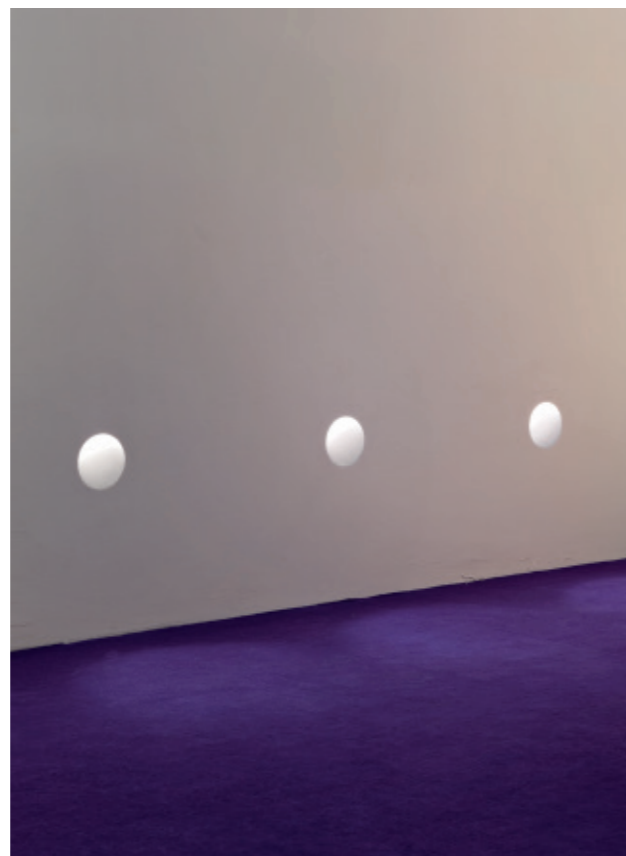

Designed by Sebastian Wrong

Lampada progettata per ridurre al minimo l'impatto visivo, che si installa a semi-incasso su pareti in cartongesso. Disponibile con sorgenti luminose alogene collegate direttamente alla rete, a fluorescenza e a LED. Tutte le versioni sono dotate di vetro di sicurezza opalino.

Round downlight available in several diameters designed for minimal visual impact made of plaster. The light source is installed in a deep position, to achieve high visual comfort. Plasterboard ceiling-mounting.

SOFT IN – ROUND

Recessed light fitting for interior wall and ceiling mounting. Available in round/square/rectangular versions. Designed to blend in with the surroundings and generate minimal visual impact, the Round, Square & Vertical Light family incorporates a screen on the inside as well as diffuser polycarbonate lens.

SOFT IN – SQUARE & VERTICAL LIGHT

SQUARE

Find out more at flos.com/squarelight

ROUND

Find out more at flos.com/roundlight

VERTICAL

Find out more at flos.com/verticallight

Sempione Cafe, Italy