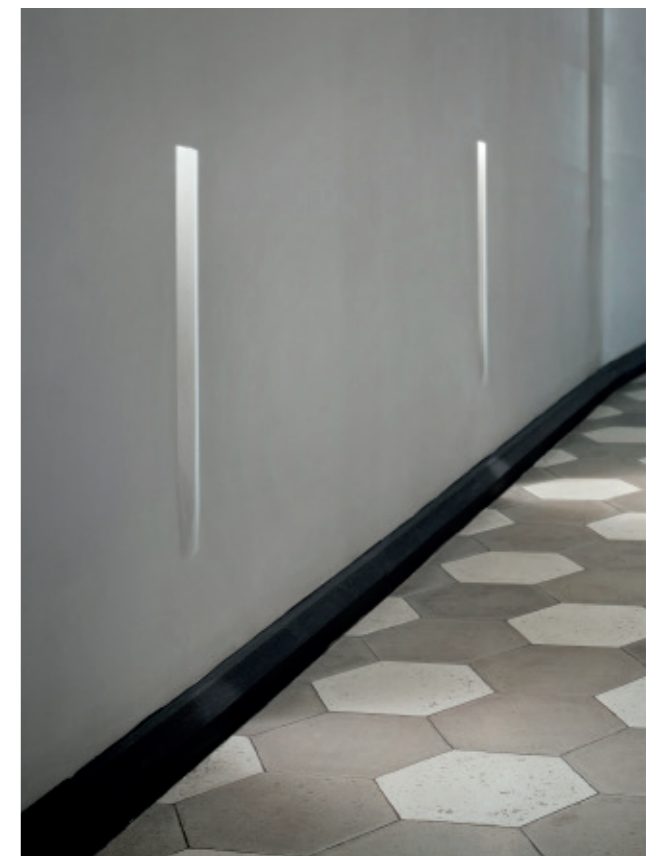

Round downlight available in several diameters designed for minimal visual impact made of plaster. The light source is installed in a deep position, to achieve high visual comfort. Plasterboard ceiling-mounting.

Find out more at
fios.com/teardrop

ROUND, SQUARE & VERTICAL LIGHT

Designed by Flos Soft Architecture

Apparecchio di illuminazione ad incasso per installazione a parete e a soffitto in ambienti interni. Disponibile in versione rotonda/quadrata/rettangolare. Progettato per fondersi con l'ambiente e generare un minimo impatto visivo, la famiglia Round, Square & Vertical Light è dotata di uno schermo integrato al suo interno e di una lente di diffusione in policarbonato.

SOFT IN – ROUND

Recessed light fitting for interior wall and ceiling mounting. Available in round/square/rectangular versions. Designed to blend in with the surroundings and generate minimal visual impact, the Round, Square & Vertical Light family incorporates a screen on the inside as well as diffuser polycarbonate lens.

SOFT IN – SQUARE & VERTICAL LIGHT

SQUARE

Find out more at flos.com/squarelight

ROUND

Find out more at flos.com/roundlight

VERTICAL

Find out more at flos.com/verticallight

Sempione Cafe, Italy