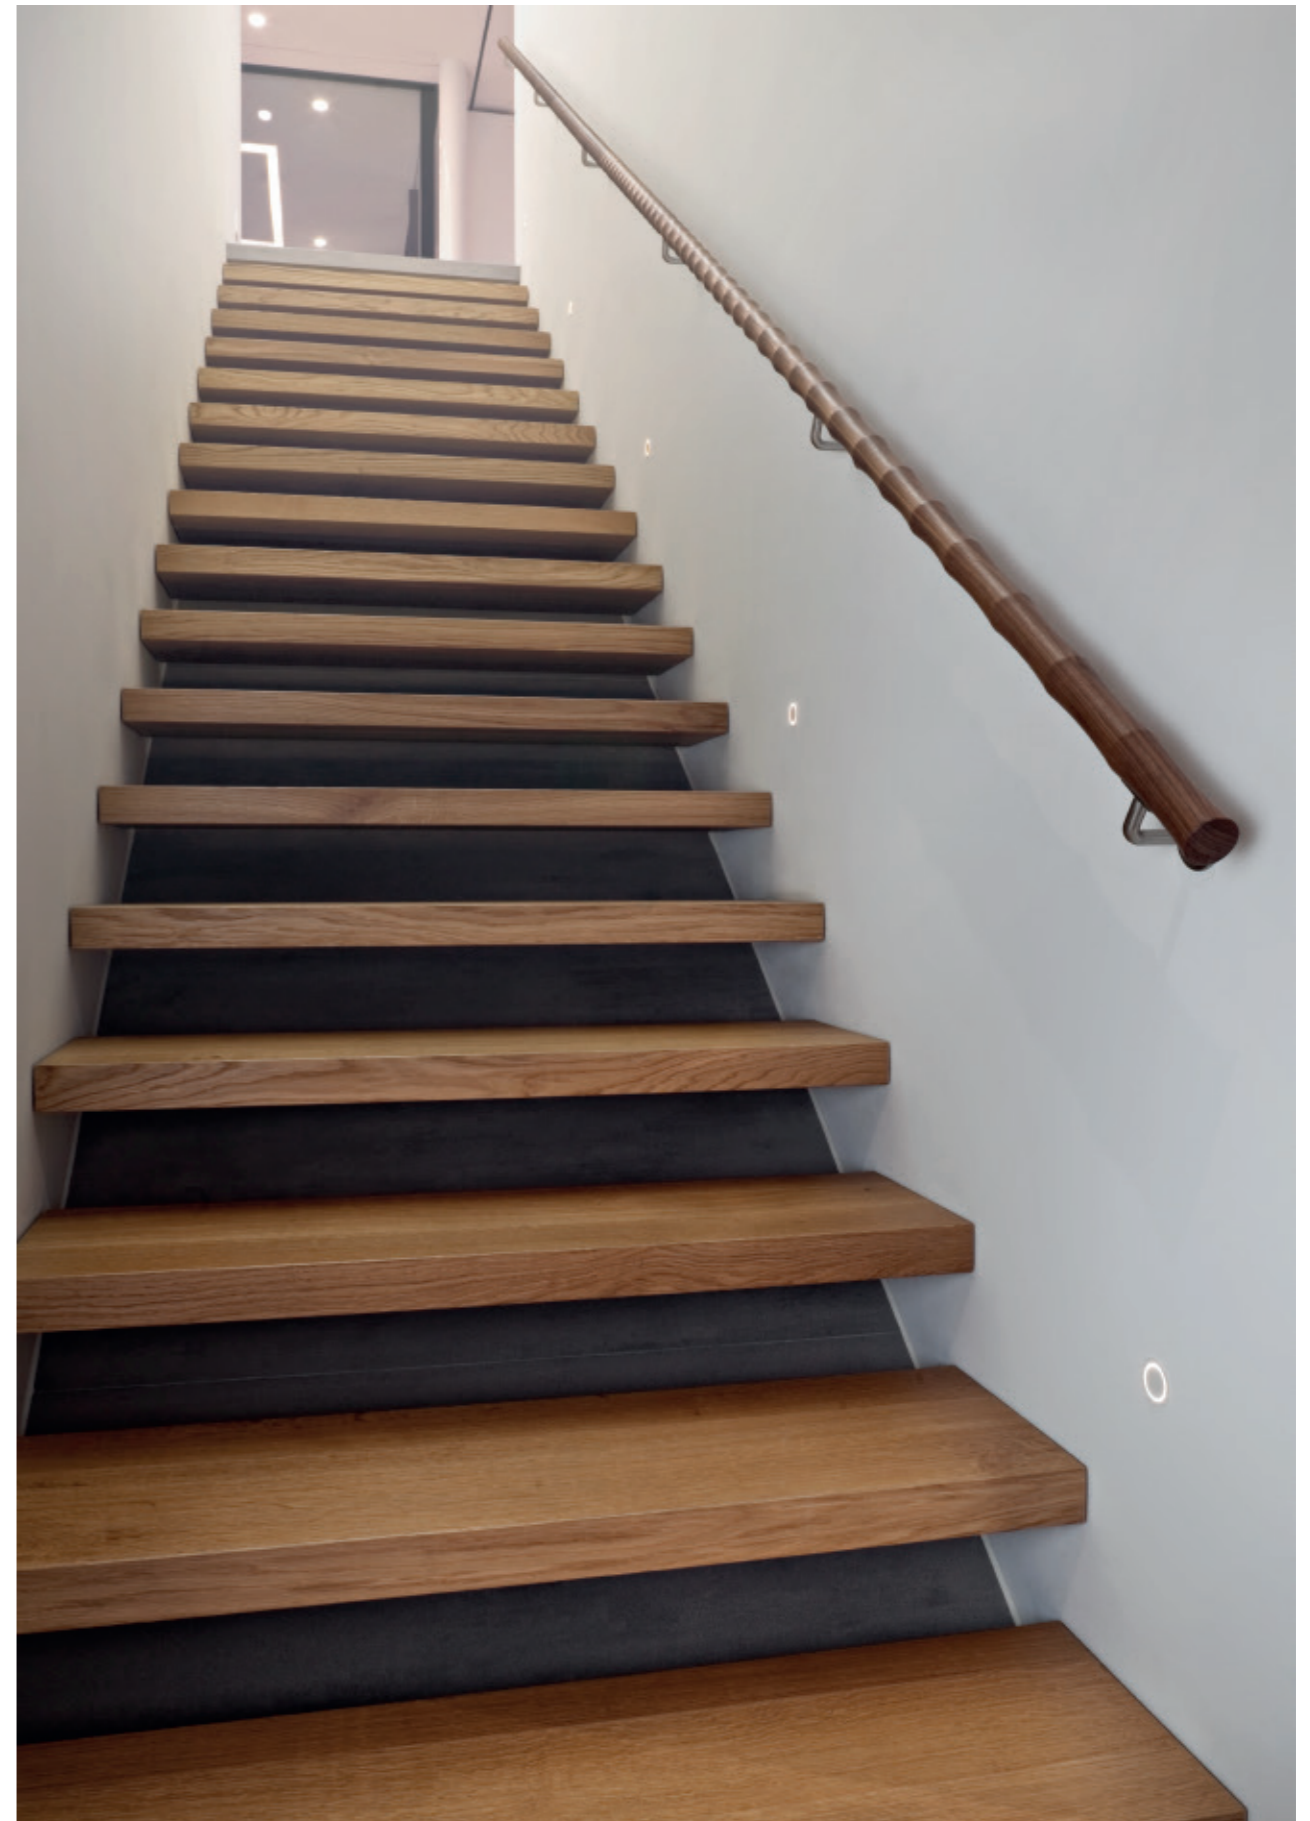

G-O IN

Designed by Jorge Herrera

Apparecchio di illuminazione LED da parete, appositamente progettato per la segnalazione di interni come corridoi, scale, ecc. Realizzato con tecnologia Soft Composite, si integra perfettamente nello spazio architettonico. Disponibile in luce bianca, ambra o blu, secondo le esigenze del progetto illuminotecnico.

LED wall luminaire, specifically designed for indoor signage of corridors, stairs, etc. Fitting combined with Soft Composite technology integrates perfectly into the architecture. Available with white, amber or blue light depending on the needs of the lighting project.

Find out more at
flos.com/go-in