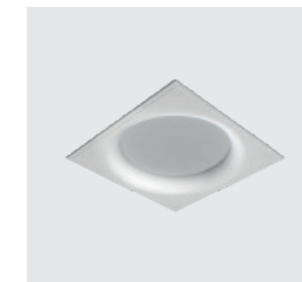

USO 332

USO KAP 105/145

USO 700/800

USO 1000

USO 1400

Find out more at
flos.com/uso

USO COVE LIGHTING

Designed by Flos Soft Architecture