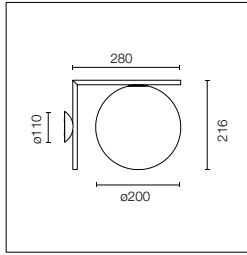

IC Ceiling Wall 1 Outdoor

Light source excluded. Optional LED bulb sold separately. Wall mounting system contains the wiring system. Watertight cable gland included.

Fuente luminosa excluida. Led opcional bajo pedido. Sistema de cableado integrado en el soporte de pared. Pasacable estanco incluido.

Led: max 8W - E14 - 220-240V

- F012H00C018
- F012H00C030
- F012H00C037
- F012H00C055
- F012H00C059

Accessories / Accesorios

- 1 x LED 8W E14 900lm 3000K cod. RF32291 [e] DIMMER
- 1 x LED 8W E14 900lm 2700K cod. RF32290 [e] DIMMER

@3000K