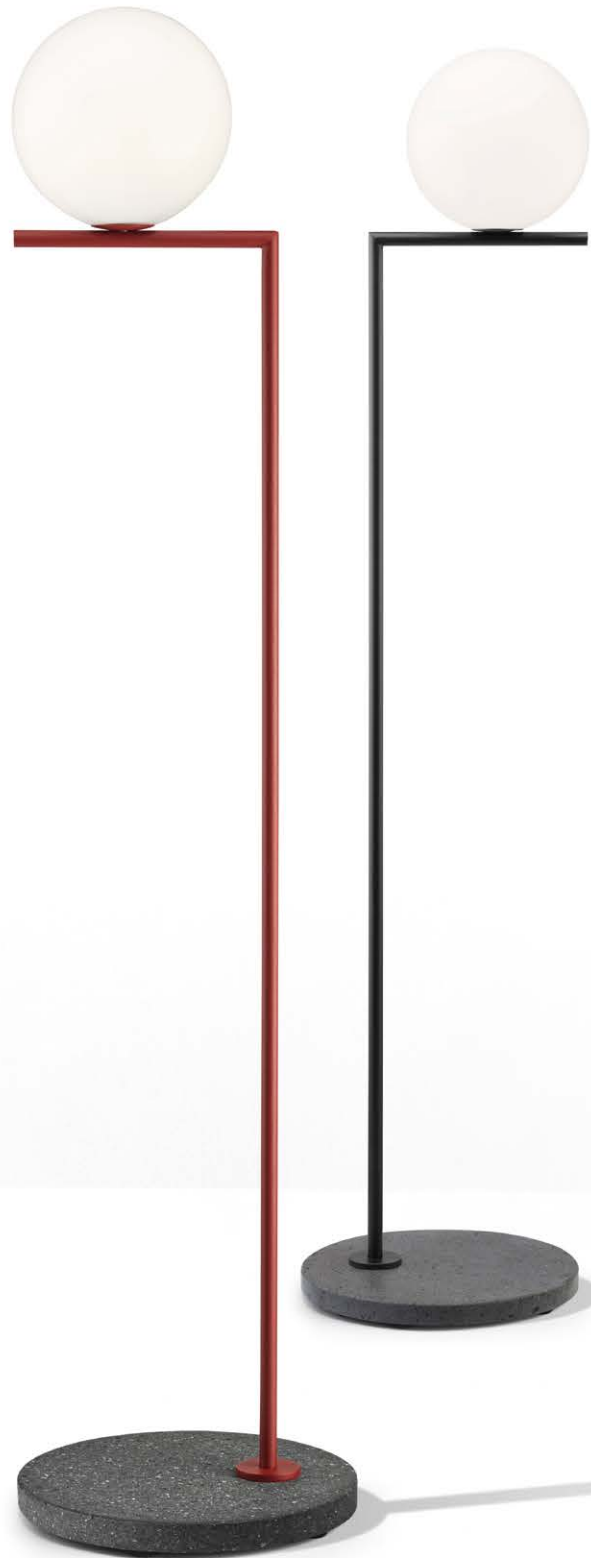

Designed by Michael Anastassiades

IC Light

ENGLISH / ESPAÑOL

FLOS

Outdoor

IC Light

Designed by Michael Anastassiades

IC Lights Floor

Led
Max 15W E27

Colours / Colores

18 Deep Brown

30 Black

37 Burgundy Red

55 Brushed Stainless
Steel

59 Brass Finish

IC Floor Outdoor - Stone bases

30 Black/Black Lava

18 Deep Brown/Travertino
Imperiale

37 Burgundy Red/Black Lava

55 Brushed Stainless Steel/
Occhio di Pernice

59 Brass Finish/Grey Lava

IC Light

Description / Descripción

Wall- or ceiling-mounted light fitting with diffuse light for exterior use available in two sizes. Frame in brushed stainless steel, brushed brass finish or painted opaque black or burgundy. The structure of the fitting is treated with a chemical conversion process for effective resistance to atmospheric agents. Special attention is recommended during installation and maintenance to prevent damage to the powder coating.

Opalescent diffuser in shiny white translucent blown glass. The light comes with seals for IP-rated connection. Light source with E14/E27 connection not included.

Dispositivo de iluminación de pared-plafón con luz difusa para uso externo, disponible en dos tamaños. Estructura de acero inoxidable cepillado, lacado de color negro mate o rojo borgoña. Las partes estructurales del dispositivo están tratadas con un procedimiento de conversión química con el fin de conseguir una resistencia eficiente a los agentes atmosféricos. Durante el montaje y el mantenimiento de los dispositivos, es preciso prestar especial atención a no dañar el lacado en polvo.