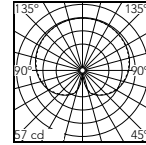

IC Ceiling Wall 1 Outdoor

Light source excluded. Optional LED bulb sold separately. Wall mounting system contains the wiring system. Watertight cable gland included.

Fuente luminosa excluida. Led opcional bajo pedido. Sistema de cableado integrado en el soporte de pared. Pasacable estanco incluido.

Led: max 8W - E14 - 220-240V

- F012H00C018
- F012H00C030
- F012H00C037
- F012H00C055
- F012H00C059

Accessories / Accesorios

- 1 x LED 8W E14 900lm 3000K cod. RF32291 [e] DIMMER
- 1 x LED 8W E14 900lm 2700K cod. RF32290 [e] DIMMER

@3000K

IC Ceiling Wall 2 Outdoor

Light source excluded. Optional LED bulb sold separately. Wall mounting system contains the wiring system. Watertight cable gland included.

Fuente luminosa excluida. Led opcional bajo pedido. Sistema de cableado integrado en el soporte de pared. Pasacable estanco incluido.

Led: max 15W - E27 - 220-240V

- F012J00C018
- F012J00C030
- F012J00C037
- F012J00C055
- F012J00C059

Accessories / Accesorios

- 1 x LED 15W E27 2000lm 2700K cod. RF32288 [e] DIMMER
- 1 x LED 15W E27 2000lm 3000K cod. RF32289 [e] DIMMER

@3000K