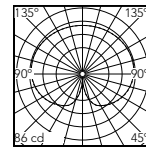

IC Ceiling Wall 1 Outdoor

Light source excluded. Optional LED bulb sold separately. Wall mounting system contains the wiring system. Watertight cable gland included.

Fuente luminosa excluida. Led opcional bajo pedido. Sistema de cableado integrado en el soporte de pared. Pasacable estanco incluido.

Led: max 8W - E14 - 220-240V

- F012H00C018
- F012H00C030
- F012H00C037
- F012H00C055
- F012H00C059

Accessories / Accesorios

- 1 x LED 8W E14 900lm 3000K cod. RF32291 [e] DIMMER
- 1 x LED 8W E14 900lm 2700K cod. RF32290 [e] DIMMER

@3000K

IC Ceiling Wall 2 Outdoor

Light source excluded. Optional LED bulb sold separately. Wall mounting system contains the wiring system. Watertight cable gland included.

Fuente luminosa excluida. Led opcional bajo pedido. Sistema de cableado integrado en el soporte de pared. Pasacable estanco incluido.

Led: max 15W - E27 - 220-240V

- F012J00C018
- F012J00C030
- F012J00C037
- F012J00C055
- F012J00C059

Accessories / Accesorios

- 1 x LED 15W E27 2000lm 2700K cod. RF32288 [e] DIMMER
- 1 x LED 15W E27 2000lm 3000K cod. RF32289 [e] DIMMER

@3000K