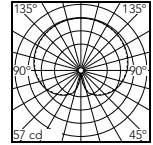

IC Floor 1 Outdoor

Bulb not included.
5-m cable with Schuko IP44 plug suitable for outdoor use. Backlit floor dimmer switch on the IP65 cable enables ON/OFF function and brightness regulation 30-100% (*with dimmable LED bulb).

Fuente luminosa excluida. Cable apto para uso en exteriores de 5 metros de longitud con clavija Schuko IP44. Interruptor que regula la intensidad con un pedal retroiluminado IP65 a lo largo del cable que garantiza las funciones de encendido y apagado (ON/OFF) y la regulación del flujo luminoso 30-100 % (con lámpara con LED regulable en intensidad).

Led: max 8W - E14 - 220-240V

- F012A01C018.A
- F012A02C030.A
- F012A02C037.A
- F012A04C055.A
- F012A03C059.A

Accessories / Accesorios

- 1 x LED 8W E14 900lm 3000K cod. RF32291 [e] DIMMER
- 1 x LED 8W E14 900lm 2700K cod. RF32290 [e] DIMMER

@3000K

IC Floor 2 Outdoor

Bulb not included.
5-m cable with Schuko IP44 plug suitable for outdoor use. Backlit floor dimmer switch on the IP65 cable enables ON/OFF function and brightness regulation 30-100% (*with dimmable LED bulb).

Fuente luminosa excluida. Cable apto para uso en exteriores de 5 metros de longitud con clavija Schuko IP44. Interruptor que regula la intensidad con un pedal retroiluminado IP65 a lo largo del cable que garantiza las funciones de encendido y apagado (ON/OFF) y la regulación del flujo luminoso 30-100 % (con lámpara con LED regulable en intensidad).

Led: max 15W - E27 - 220-240V

- F012B01C018.A
- F012B02C030.A
- F012B02C037.A
- F012B04C055.A
- F012B03C059.A

Accessories / Accesorios

- 1 x LED 15W E27 2000lm 2700K cod. RF32288 [e] DIMMER
- 1 x LED 15W E27 2000lm 3000K cod. RF32289 [e] DIMMER

@3000K