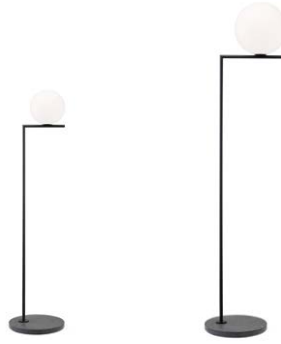

Family / Familia

IC Wall / Ceiling

IC Floor

Led
Max 8W E14

Led
Max 15W E27

Led
Max 8W E14

Led
Max 15W E27

Colours / Colores

---

18 Deep Brown

30 Black

37 Burgundy Red

55 Brushed Stainless
Steel

59 Brass Finish

IC Floor Outdoor - Stone bases

---

30 Black/Black Lava

18 Deep Brown/Travertino
Imperiale

37 Burgundy Red/Black Lava

55 Brushed Stainless Steel/
Occhio di Pernice

59 Brass Finish/Grey Lava

IC Light