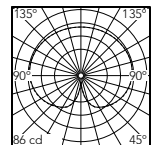

IC Floor 1 Outdoor

Bulb not included.
5-m cable with Schuko IP44 plug suitable for outdoor use. Backlit floor dimmer switch on the IP65 cable enables ON/OFF function and brightness regulation 30-100% (*with dimmable LED bulb).

Fuente luminosa excluida. Cable apto para uso en exteriores de 5 metros de longitud con clavija Schuko IP44. Interruptor que regula la intensidad con un pedal retroiluminado IP65 a lo largo del cable que garantiza las funciones de encendido y apagado (ON/OFF) y la regulación del flujo luminoso 30-100 % (con lámpara con LED regulable en intensidad).

Led: max 8W - E14 - 220-240V

- F012A01C018.A
- F012A02C030.A
- F012A02C037.A
- F012A04C055.A
- F012A03C059.A

Accessories / Accesorios

- 1 x LED 8W E14 900lm 3000K cod. RF32291 [e] DIMMER
- 1 x LED 8W E14 900lm 2700K cod. RF32290 [e] DIMMER

@3000K

IC Floor 2 Outdoor

Bulb not included.
5-m cable with Schuko IP44 plug suitable for outdoor use. Backlit floor dimmer switch on the IP65 cable enables ON/OFF function and brightness regulation 30-100% (*with dimmable LED bulb).

Fuente luminosa excluida. Cable apto para uso en exteriores de 5 metros de longitud con clavija Schuko IP44. Interruptor que regula la intensidad con un pedal retroiluminado IP65 a lo largo del cable que garantiza las funciones de encendido y apagado (ON/OFF) y la regulación del flujo luminoso 30-100 % (con lámpara con LED regulable en intensidad).

Led: max 15W - E27 - 220-240V

- F012B01C018.A
- F012B02C030.A
- F012B02C037.A
- F012B04C055.A
- F012B03C059.A

Accessories / Accesorios

- 1 x LED 15W E27 2000lm 2700K cod. RF32288 [e] DIMMER
- 1 x LED 15W E27 2000lm 3000K cod. RF32289 [e] DIMMER

@3000K