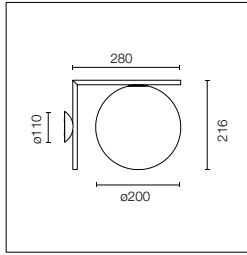

IC Ceiling Wall 1 Outdoor

Sorgente luminosa esclusa.
Apparecchio di illuminazione
da parete/soffitto a luce diffusa.
Telaio in ottone, spazzolato e
verniciato trasparente o acciaio
cromato. Diffusore opalino di
vetro soffiato.

Light source excluded. Optional
LED bulb sold separately. Wall
mounting system contains the
wiring system. Watertight cable
gland included.

Led: max 8W - E14 - 220-240V

- F012H00C018
- F012H00C030
- F012H00C037
- F012H00C055
- F012H00C059

Accessori / Accessories

- 1 x LED 8W E14 900lm 3000K cod. RF32291 [e] DIMMER
- 1 x LED 8W E14 900lm 2700K cod. RF32290 [e] DIMMER

@3000K