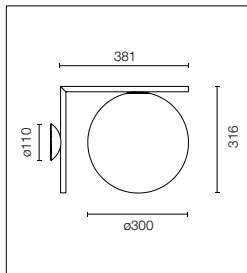

IC Ceiling Wall 2 Outdoor

Sorgente luminosa esclusa.
Apparecchio di illuminazione
da parete/soffitto a luce diffusa.
Telaio in ottone, spazzolato e
verniciato trasparente o acciaio
cromato. Diffusore opalino di
vetro soffiato.

Light source excluded. Optional
LED bulb sold separately. Wall
mounting system contains the
wiring system. Watertight cable
gland included.

Led: max 15W - E27 - 220-240V

- F012J00C018
- F012J00C030
- F012J00C037
- F012J00C055
- F012J00C059

Accessori / Accessories

- 1 x LED 15W E27 2000lm 2700K cod. RF32288 [e] DIMMER
- 1 x LED 15W E27 2000lm 3000K cod. RF32289 [e] DIMMER

@3000K