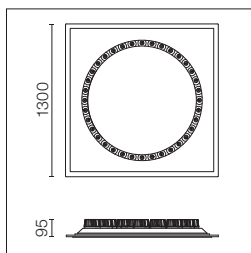

CIRCLE OF LIGHT

Circle Of Light 900 mm

Light Source: Power LED 36x4,5W - 36x315 lm - 2700K/CRI 90 / 36x4,5W - 36x297 lm - 3000K/CRI 90

Sistema di illuminazione perfettamente integrato nel soffitto, studiato per alloggiare 36 faretto tipo LED. Set di 12 spot completo di box di unione, alimentatore e cavi sono da ordinare separatamente. La versione 1-10V è dimmerabile dal 10% al 100%.

Luce d'accento e luce generale: è necessario ordinare 3 unità.

Lighting system, seamless ceiling mounted, for 36 individual LED lighting spots. Set of 12 spots, complete with junction box, power supply and cables, has to be ordered separately. The 1-10V version is dimmable from 10% to 100%.

Accent lighting and general lighting: 3 units must be ordered.

Ø900

Soft Plate

SA.1052.1

2700K

Set of 12 spots. Accent Lighting

No DIM

08.8662.14D

1-10V

08.8662.14D1V

Dali Version

08.8662.14DDA

Beam Angle: 14°

h(m)	E(lx)	D(m)
1	112414	0.24
2	28103	0.48
3	12490	0.72
4	7026	0.95
5	4497	1.19

3000K

Set of 12 spots. Accent Lighting

No DIM

08.8572.14D

1-10V

08.8572.14D1V

Dali Version

08.8572.14DDA

Beam Angle: 12°

h(m)	E(lx)	D(m)
1	134293	0.22
2	33573	0.43
3	14921	0.65
4	8393	0.87
5	5372	1.08

2700K

Set of 12 spots. General Lighting

No DIM

08.8663.14D

1-10V

08.8663.14D1V

Dali Version

08.8663.14DDA

Beam Angle: 46°

h(m)	E(lx)	D(m)
1	10872	0.84
2	2718	1.69
3	1208	2.53
4	680	3.37
5	435	4.22

3000K

Set of 12 spots. General Lighting

No DIM

08.8573.14D

1-10V

08.8573.14D1V

Dali Version

08.8573.14DDA

Beam Angle: 46°

h(m)	E(lx)	D(m)
1	15673	0.84
2	3918	1.69
3	1741	2.53
4	980	3.37
5	627	4.22