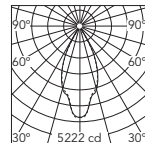

3000K

Set of 12 spots. General Lighting

Beam Angle: 46°	h(m)	E(lx)	D(m)
1	3622	0.84	
2	905	1.69	
3	402	2.53	
4	226	3.37	
5	209	4.22	

No DIM

08.8573.14D

1-10V

08.8573.14D1V

Dali Version

08.8573.14DDA