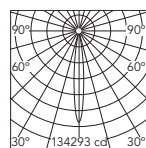

Beam Angle: 12°

h(m)	E(lx)	D(m)
1	134293	0.22
2	33573	0.43
3	14921	0.65
4	8393	0.87
5	5372	1.08

2700K

Set of 12 spots. General Lighting

No DIM

08.8663.14D

1-10V

08.8663.14D1V

Dali Version

08.8663.14DDA