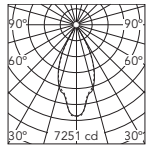

2700K

Set of 12 spots. General Lighting

Beam Angle: 46°	h(m)	E(lx)	D(m)
1	7248	0.84	
2	1812	1.69	
3	805	2.53	
4	453	3.37	
5	290	4.22	

No DIM

08.8663.14D

1-10V

08.8663.14D1V

Dali Version

08.8663.14DDA