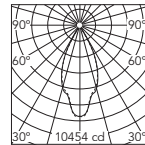

3000K

Set of 12 spots. General Lighting

Beam Angle: 46°	h(m)	E(lx)	D(m)
1	10449	0.84	
2	2612	1.69	
3	1161	2.53	
4	653	3.37	
5	418	4.22	

No DIM

08.8573.14D

1-10V

08.8573.14D1V

Dali Version

08.8573.14DDA