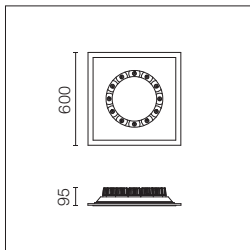

CIRCLE OF LIGHT

Circle Of Light 300 mm

Light Source: Power LED 12x4,5W - 12x315 lm - 2700K/CRI 90 / 12x4,5W - 12x297 lm - 3000K/CRI 90

Systema di illuminazione perfettamente integrato nel soffitto, studiato per alloggiare 12 spot tipo LED. Set di 12 spot completo di box di unione, alimentatore e cavi sono da ordinare separatamente. La versione 1-10V è dimmerabile dal 10% al 100%.

Lighting system, seamless ceiling mounted, for 12 individual LED lighting spots. Set of 12 spots, complete with junction box, power supply and cables, has to be ordered separately. The 1-10V version is dimmable from 10% to 100%.

Luce d'accento e luce generale: è necessario ordinare 1 unità.

Accent lighting and general lighting: 1 unit must be ordered.

Per le versioni Casambi, consultare il Front Office.

For Casambi versions consult the Front Office.

Ø300

Soft Plate

SA.1050.1

2700K

Set of 12 spots. Accent Lighting

Beam Angle: 14°	h(m)	E(lx)	D(m)
1	37445	0.24	
2	9361	0.48	
3	4161	0.72	
4	2340	0.95	
5	1498	1.19	

No DIM

08.8662.14D

1-10V

08.8662.14D1V

Dali Version

08.8662.14DDA

2700K

Set of 12 spots. General Lighting

Beam Angle: 46°	h(m)	E(lx)	D(m)
1	3622	0.84	
2	905	1.69	
3	402	2.53	
4	226	3.37	
5	145	4.22	

No DIM

08.8663.14D

1-10V

08.8663.14D1V

Dali Version

08.8663.14DDA

3000K

Set of 12 spots. Accent Lighting

Beam Angle: 12°	h(m)	E(lx)	D(m)
1	44792	0.22	
2	11198	0.43	
3	4977	0.65	
4	2800	0.87	
5	1792	1.08	

No DIM

08.8572.14D

1-10V

08.8572.14D1V

Dali Version

08.8572.14DDA

3000K

Set of 12 spots. General Lighting

Beam Angle: 46°	h(m)	E(lx)	D(m)
1	3622	0.84	
2	905	1.69	
3	402	2.53	
4	226	3.37	
5	209	4.22	

No DIM

08.8573.14D

1-10V

08.8573.14D1V

Dali Version

08.8573.14DDA