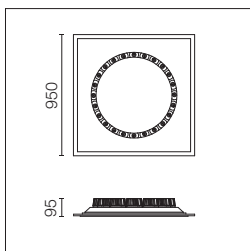

Circle Of Light 600 mm

Light Source: Power LED 24x4,5W - 24x315 lm - 2700K/CRI 90 / 24x4,5W - 24x297 lm - 3000K/CRI 90

Systema di illuminazione perfettamente integrato nel soffitto, studiato per alloggiare 24 faretti tipo LED. Set di 12 spot completo di box di unione, alimentatore e cavi sono da ordinare separatamente. La versione 1-10V è dimmerabile dal 10% al 100%.

Lighting system, seamless ceiling mounted, for 24 individual LED lighting spots. Set of 12 spots, complete with junction box, power supply and cables, has to be ordered separately. The 1-10V version is dimmable from 10% to 100%.

Luce d'accento e luce generale: è necessario ordinare 2 unità.

Accent lighting and general lighting: 2 units must be ordered.

Per le versioni Casambi, consultare il Front Office.

For Casambi versions consult the Front Office.

Ø600

Soft Plate

SA.1051.1

2700K

Set of 12 spots. Accent Lighting

Beam Angle: 14°	h(m)	E(lx)	D(m)
1	74942	0.24	
2	18736	0.48	
3	8327	0.72	
4	4684	0.95	
5	2998	1.19	

No DIM

08.8662.14D

1-10V

08.8662.14D1V

Dali Version

08.8662.14DDA

2700K

Set of 12 spots. General Lighting

Beam Angle: 46°	h(m)	E(lx)	D(m)
1	7248	0.84	
2	1812	1.69	
3	805	2.53	
4	453	3.37	
5	290	4.22	

No DIM

08.8663.14D

1-10V

08.8663.14D1V

Dali Version

08.8663.14DDA

3000K

Set of 12 spots. Accent Lighting

Beam Angle: 12°	h(m)	E(lx)	D(m)
1	89529	0.22	
2	22382	0.43	
3	9948	0.65	
4	5596	0.87	
5	3581	1.08	

No DIM

08.8572.14D

1-10V

08.8572.14D1V

Dali Version

08.8572.14DDA

3000K

Set of 12 spots. General Lighting

Beam Angle: 46°	h(m)	E(lx)	D(m)
1	10449	0.84	
2	2612	1.69	
3	1161	2.53	
4	653	3.37	
5	418	4.22	

No DIM

08.8573.14D

1-10V

08.8573.14D1V

Dali Version

08.8573.14DDA