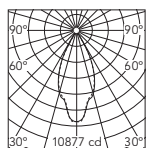

Beam Angle: 46°

h(m)	E(lx)	D(m)
1	10872	0.84
2	2718	1.69
3	1208	2.53
4	680	3.37
5	435	4.22

3000K

Set of 12 spots. General Lighting

No DIM

08.8573.14D

1-10V

08.8573.14D1V

Dali Version

08.8573.14DDA