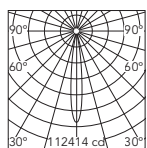

Beam Angle: 14°

h(m)	E(lx)	D(m)
1	112414	0.24
2	28103	0.48
3	12490	0.72
4	7026	0.95
5	4497	1.19

3000K

Set of 12 spots. Accent Lighting

No DIM

08.8572.14D

1-10V

08.8572.14D1V

Dali Version

08.8572.14DDA