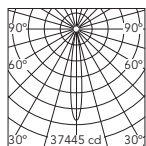

2700K

Set of 12 spots. Accent Lighting

Beam Angle: 14°	h(m)	E(lx)	D(m)
1	37445	0.24	
2	9361	0.48	
3	4161	0.72	
4	2340	0.95	
5	1498	1.19	

No DIM

08.8662.14D

1-10V

08.8662.14D1V

Dali Version

08.8662.14DDA