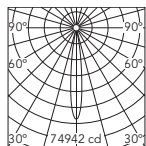

2700K

Set of 12 spots. Accent Lighting

Beam Angle: 14°	h(m)	E(lx)	D(m)
1	74942	0.24	
2	18736	0.48	
3	8327	0.72	
4	4684	0.95	
5	2998	1.19	

No DIM

08.8662.14D

1-10V

08.8662.14D1V

Dali Version

08.8662.14DDA