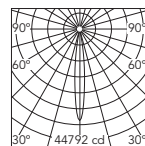

3000K

Set of 12 spots. Accent Lighting

Beam Angle: 12°	h(m)	E(lx)	D(m)
1	44792	0.22	
2	11198	0.43	
3	4977	0.65	
4	2800	0.87	
5	1792	1.08	

No DIM

08.8572.14D

1-10V

08.8572.14D1V

Dali Version

08.8572.14DDA