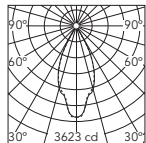

2700K

Set of 12 spots. General Lighting

Beam Angle: 46°	h(m)	E(lx)	D(m)
1	3622	0.84	
2	905	1.69	
3	402	2.53	
4	226	3.37	
5	145	4.22	

No DIM

08.8663.14D

1-10V

08.8663.14D1V

Dali Version

08.8663.14DDA