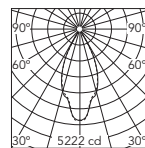

3000K

Set of 12 spots. General Lighting

h(m)	E(lx)	D(m)
1	3622	0.84
2	905	1.69
3	580	2.53
4	326	3.37
5	209	4.22

No DIM

08.8663.14D

1-10V

08.8663.14D1V

Dali Version

08.8663.14DDA

No DIM

08.8573.14D

1-10V

08.8573.14D1V

Dali Version

08.8573.14DDA