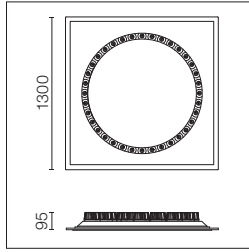

CIRCLE OF LIGHT

Circle Of Light 900 mm

Light Source: Power LED 36x4,5W - 36x315 lm - 2700K/CRI 90 / 36x4,5W - 36x297 lm - 3000K/CRI 90

Perfekt in der Decke integriertes Beleuchtungssystem für die Aufnahme von 36 Strahlern vom Typ LED. Sets aus 12 Strahlern mit den dazugehörigen Elektrosystemen nicht eingeschlossen, werden separat geliefert. Die Version 1-10V ermöglicht eine Helligkeitsregelung von 10% bis 100%.

Lighting system, seamless ceiling mounted, for 36 individual LED lighting spots. Set of 12 spots, complete with junction box, power supply and cables, has to be ordered separately. The 1-10V version is dimmable from 10% to 100%.

Akzent- und Allgemeines Beleuchtung: man muss 3 Stück bestellen.

Accent lighting and general lighting: 3 units must be ordered.

Ø900

Soft Plate
SA.1052.1

2700K

Set of 12 spots. Accent Lighting

No DIM
08.8662.14D

1-10V
08.8662.14D1V

Dali Version
08.8662.14DDA

Beam Angle: 14°		
h(m)	E(lx)	D(m)
1	112414	0.24
2	28103	0.48
3	12490	0.72
4	7026	0.95
5	4497	1.19

3000K

Set of 12 spots. Accent Lighting

No DIM
08.8572.14D

1-10V
08.8572.14D1V

Dali Version
08.8572.14DDA

Beam Angle: 12°		
h(m)	E(lx)	D(m)
1	134293	0.22
2	33573	0.43
3	14921	0.65
4	8393	0.87
5	5372	1.08

2700K

Set of 12 spots. General Lighting

No DIM
08.8663.14D

1-10V
08.8663.14D1V

Dali Version
08.8663.14DDA

Beam Angle: 46°		
h(m)	E(lx)	D(m)
1	10872	0.84
2	2718	1.69
3	1208	2.53
4	680	3.37
5	435	4.22

3000K

Set of 12 spots. General Lighting

No DIM
08.8573.14D

1-10V
08.8573.14D1V

Dali Version
08.8573.14DDA

Beam Angle: 46°		
h(m)	E(lx)	D(m)
1	15673	0.84
2	3918	1.69
3	1741	2.53
4	980	3.37
5	627	4.22