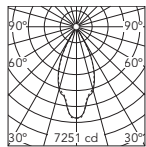

2700K

Set of 12 spots. General Lighting

h(m)	E(lx)	D(m)
1	7248	0.84
2	1812	1.69
3	805	2.53
4	453	3.37
5	290	4.22