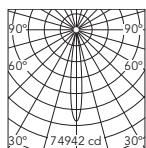

2700K

Set of 12 spots. Accent Lighting

h(m)	E(lx)	D(m)
1	74942	0.24
2	18736	0.48
3	8327	0.72
4	4684	0.95
5	2998	1.19