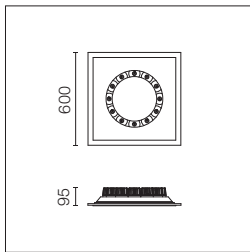

CIRCLE OF LIGHT

Circle Of Light 300 mm

Light Source: Power LED 12x4,5W - 12x315 lm - 2700K/CRI 90 / 12x4,5W - 12x297 lm - 3000K/CRI 90

Perfekt in der Decke integriertes Beleuchtungssystem für die Aufnahme von 12 Strahlern vom Typ LED. Set aus 12 Strahlern mit dem dazugehörigen Elektrosystem nicht eingeschlossen, wird separat geliefert. Die Version 1-10V ermöglicht eine Helligkeitsregelung von 10% bis 100%.

Lighting system, seamless ceiling mounted, for 12 individual LED lighting spots. Set of 12 spots, complete with junction box, power supply and cables, has to be ordered separately. The 1-10V version is dimmable from 10% to 100%.

Akzent- und Allgemeines Beleuchtung: man muss 1 Stück bestellen.

Accent lighting and general lighting: 1 unit must be ordered.

For Casambi versions consult the Front Office.

Für Casambi-Versionen wenden Sie sich an das Front Office.

Ø300

Soft Plate
SA.1050.1

2700K

Set of 12 spots. Accent Lighting

h(m)	E(lx)	D(m)
1	37445	0.24
2	9361	0.48
3	4161	0.72
4	2340	0.95
5	1498	1.19

3000K

Set of 12 spots. Accent Lighting

h(m)	E(lx)	D(m)
1	44792	0.22
2	11198	0.43
3	4977	0.65
4	2800	0.87
5	1792	1.08

No DIM

08.8662.14D

1-10V

08.8662.14D1V

Dali Version

08.8662.14DDA

No DIM

08.8572.14D

1-10V

08.8572.14D1V

Dali Version

08.8572.14DDA

2700K

Set of 12 spots. General Lighting

h(m)	E(lx)	D(m)
1	3622	0.84
2	905	1.69
3	402	2.53
4	226	3.37
5	145	4.22

3000K

Set of 12 spots. General Lighting

h(m)	E(lx)	D(m)
1	3622	0.84
2	905	1.69
3	580	2.53
4	326	3.37
5	209	4.22

No DIM

08.8663.14D

1-10V

08.8663.14D1V

Dali Version

08.8663.14DDA

No DIM

08.8573.14D

1-10V

08.8573.14D1V

Dali Version

08.8573.14DDA