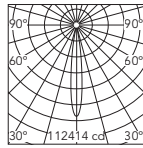

Beam Angle: 14°		
h(m)	E(lx)	D(m)
1	112414	0.24
2	28103	0.48
3	12490	0.72
4	7026	0.95
5	4497	1.19

3000K

Set of 12 spots. Accent Lighting

No DIM
08.8572.14D

1-10V
08.8572.14D1V

Dali Version
08.8572.14DDA