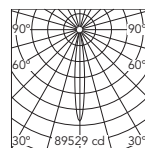

3000K

Set of 12 spots. Accent Lighting

h(m)	E(lx)	D(m)
1	89529	0.22
2	22382	0.43
3	9948	0.65
4	5596	0.87
5	3581	1.08

No DIM

08.8662.14D

1-10V

08.8662.14D1V

Dali Version

08.8662.14DDA

No DIM

08.8572.14D

1-10V

08.8572.14D1V

Dali Version

08.8572.14DDA