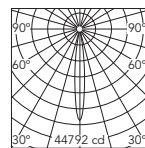

3000K

Set of 12 spots. Accent Lighting

h(m)	E(lx)	D(m)
1	44792	0.22
2	11198	0.43
3	4977	0.65
4	2800	0.87
5	1792	1.08

No DIM

08.8662.14D

1-10V

08.8662.14D1V

Dali Version

08.8662.14DDA

No DIM

08.8572.14D

1-10V

08.8572.14D1V

Dali Version

08.8572.14DDA