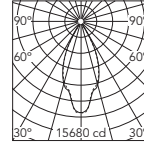

Beam Angle: 46°		
h(m)	E(lx)	D(m)
1	15673	0.84
2	3918	1.69
3	1741	2.53
4	980	3.37
5	627	4.22