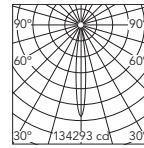

Beam Angle: 12°		
h(m)	E(lx)	D(m)
1	134293	0.22
2	33573	0.43
3	14921	0.65
4	8393	0.87
5	5372	1.08

2700K

Set of 12 spots. General Lighting

No DIM
08.8663.14D

1-10V
08.8663.14D1V

Dali Version
08.8663.14DDA