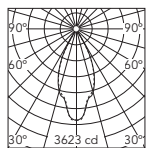

2700K

Set of 12 spots. General Lighting

h(m)	E(lx)	D(m)
1	3622	0.84
2	905	1.69
3	402	2.53
4	226	3.37
5	145	4.22