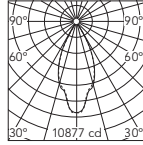

Beam Angle: 46°		
h(m)	E(lx)	D(m)
1	10872	0.84
2	2718	1.69
3	1208	2.53
4	680	3.37
5	435	4.22

3000K

Set of 12 spots. General Lighting

No DIM
08.8573.14D

1-10V
08.8573.14D1V

Dali Version
08.8573.14DDA